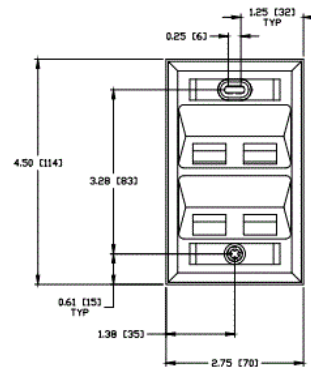

Angled Wallplate

Features

- Fits all Hubbell keystone connections (AV, data and fiber)
- Secure; Requires removal to access connectivity

Ordering Information

Description	Color	Catalog No.	UPC
Angled Wallplate, Single Gang, 4 Port	Light Almond	AFP14	662620803326

Listings

UL and cUL Listed 1863
RoHS Compliant

Specifications

Plate Material High-impact thermoplastic (UL 94V-0)

TOP VIEW

FRONT VIEW

RIGHT SIDE VIEW

Online Resources