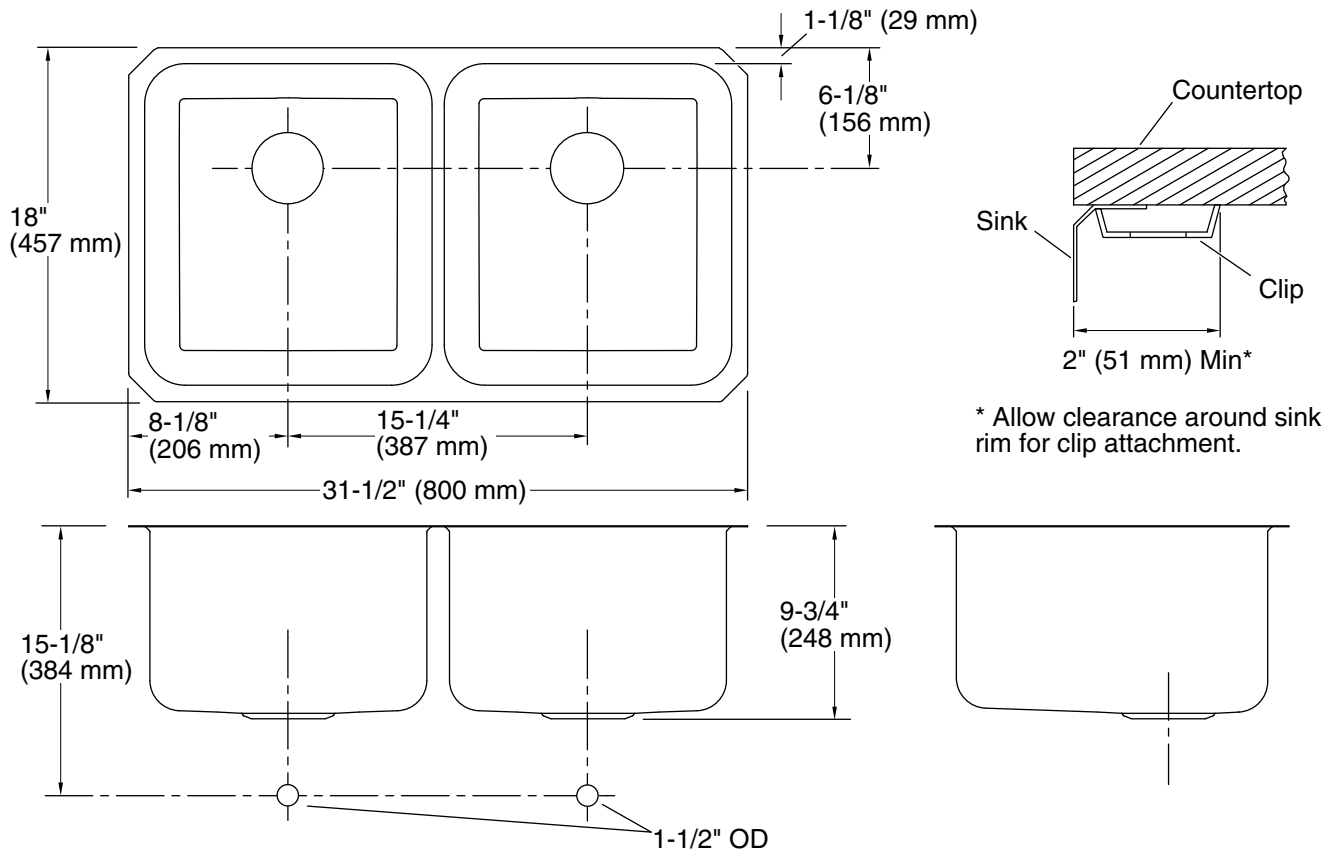

Undertone®
31-1/2" undermount double-bowl kitchen sink
K-3171

Features

- 36" minimum base cabinet width
- Double-equal bowls
- 9-1/2" (241 mm) depth provides generous workspace
- Rear drain placement increases cabinet storage space underneath sink
- Includes installation hardware

Technical Information

All product dimensions are nominal.

Basin configuration: Equal Bowls

Min. base cabinet width: 36" (914 mm)

Bowl area (Left): Length: 14" (356 mm)
Width: 15-3/4" (400 mm)
Bowl depth: 9-1/2" (241 mm)
Water depth: 9-1/2" (241 mm)

Bowl area (Right): Length: 14" (356 mm)
Width: 15-3/4" (400 mm)
Bowl depth: 9-1/2" (241 mm)
Water depth: 9-1/2" (241 mm)

Drain hole: 3-3/4" (94 mm)

Template: 1221369-7, required, included

Notes

Install this product according to the installation instructions.