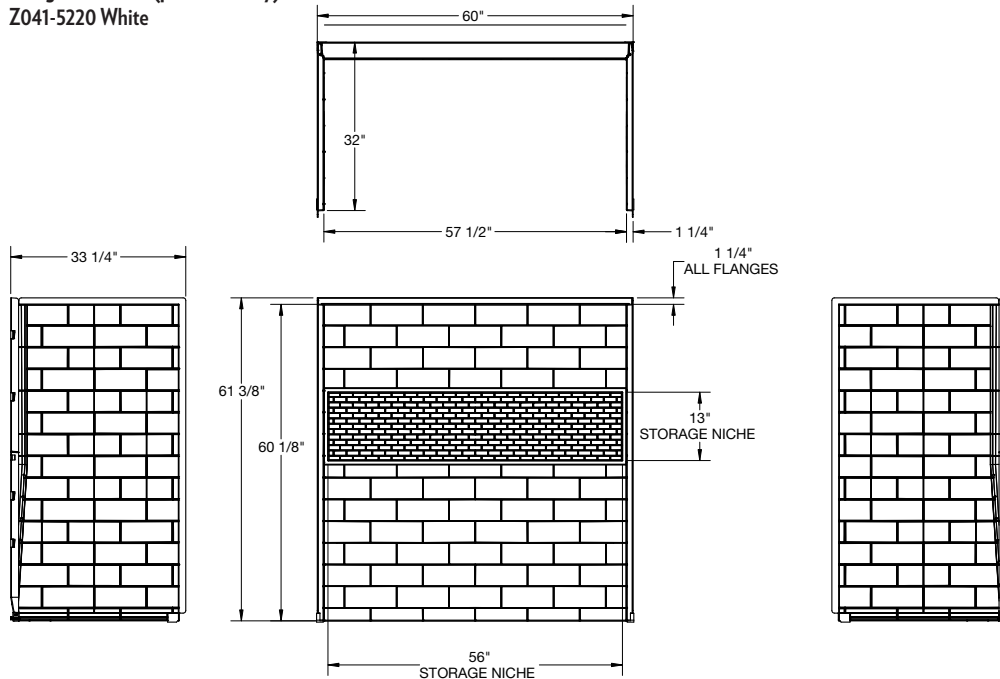

NEXTILE PRO CAULK-FREE, 4-PIECE TUB WALL SET 60" X 32" X 60"

NEXTILE PRO 4-PIECE TUB WALL SET

Weight: 102 lbs (product only)

Z041-5220 White