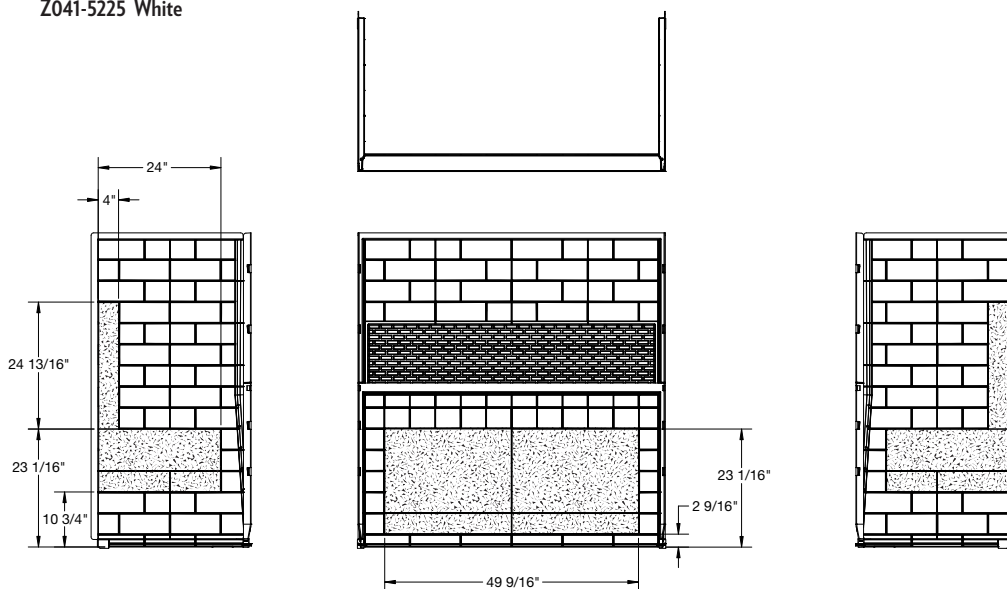

## NEXTILE PRO 4-PIECE TUB WALL SET

Weight: 102 lbs (product only)

Z041-5220 White

## NEXTILE 4-PIECE WALL SET WITH REINFORCED BACKING

Weight: 128 lbs (product only)

Z041-5225 White