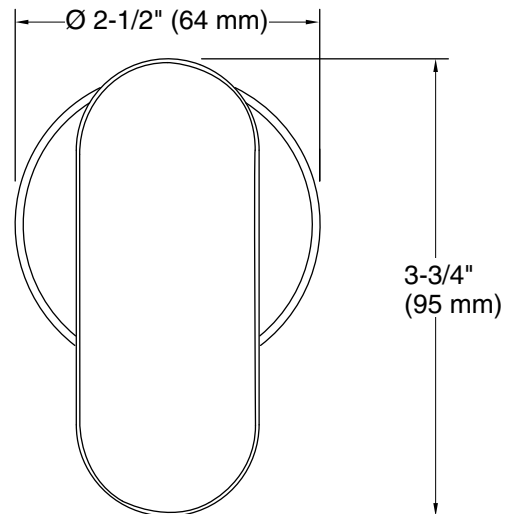

Features

- For use with the Statement wand iconic handshower and hose (sold separately)
- Includes supply elbow. Integrated supply and holder reduces the number of components needed in the shower space, allowing for a cleaner look
- Includes check valve for backflow prevention
- Coordinates with other products in the Statement collection

Technical Information

All product dimensions are nominal.

Spout: