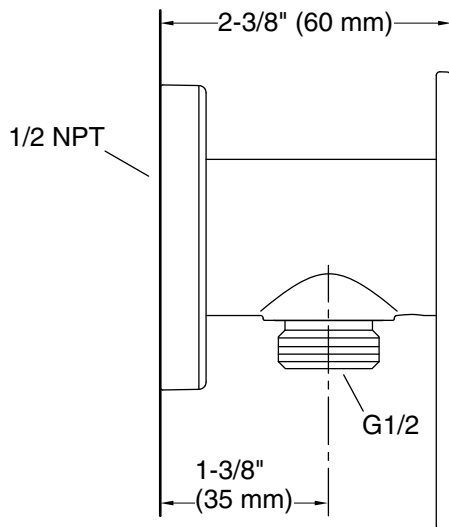

Features

- For use with the Statement wand iconic handshower and hose (sold separately)
- Includes supply elbow. Integrated supply and holder reduces the number of components needed in the shower space, allowing for a cleaner look
- Includes check valve for backflow prevention
- Coordinates with other products in the Statement collection

Technical Information

All product dimensions are nominal.

Spout: