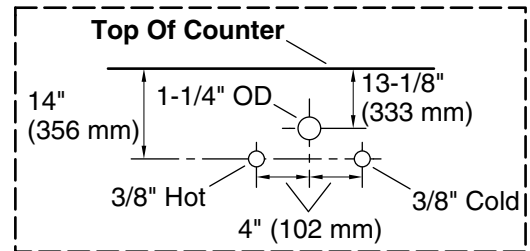

Features

- One full-extension 12-3/4" (325 mm) drawer with soft-close side-mount slides
- Three-way adjustable slow-close door hinges for easy cabinet access
- 18" (457 mm) cabinet interior provides ample storage space
- Finish-matched cabinet interior offers generous clearance for plumbing
- White quartz vanity top adds beauty and long-lasting durability
- Customize your storage with optional accessories such as floor liners, drawer organizers, and perfectly sized containers (sold separately)
- Brushed Nickel hardware included on the White and Slate Grey vanities

See website for detailed warranty information.

Available Colors/Finishes

Color tiles intended for reference only.

Color	Code	Description
	0	White
	1WX	Slate Grey

Waste Pipe Location Information

Technical Information

All product dimensions are nominal.

Notes

Install this product according to the installation instructions.