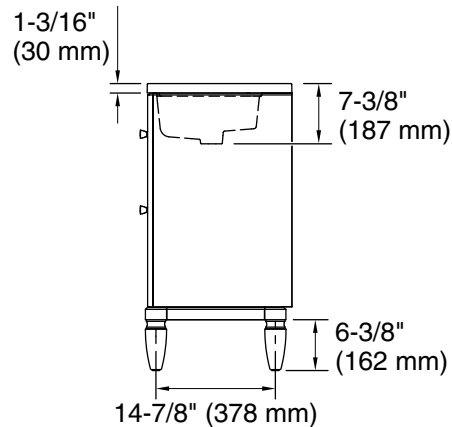

Technical Information

All product dimensions are nominal.

Notes

Install this product according to the installation instructions.