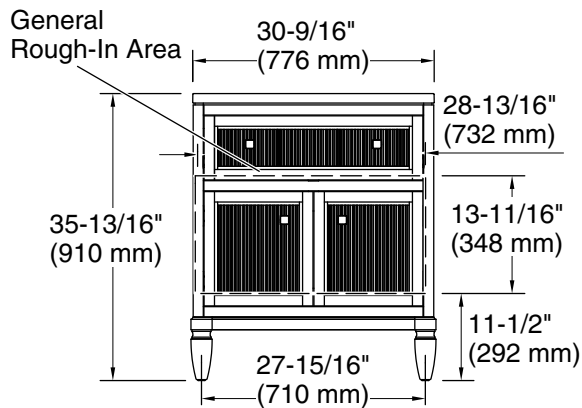

Technical Information

All product dimensions are nominal.

Notes

Install this product according to the installation instructions.