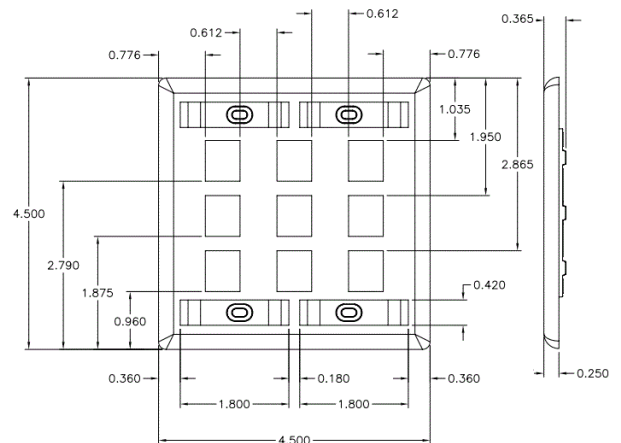

iStation

Wallplates

Wallplate With Label Fields

HUBBELL

Features

- Fits all Hubbell keystone connections (AV, data and fiber)
- Supplied with paper labels, clear and color match screw covers
- Secure; Requires removal to access connectivity

Ordering Information

Description	Color	UPC Number	Catalog Number
IFP Wallplate with Label Fields, Double Gang, 9-Port	White	662620826660	IFP29W

Listings

UL and cUL Listed 1863
RoHS Compliant

Specifications

Plate Material	High-impact thermoplastic (UL 94V-0)

Online Resources

[eCatalog](#)

Dimensions in Inches (mm)

Hubbell Wiring Device-Kellems • Hubbell Incorporated (Delaware) • 40 Waterview Drive • Shelton, CT 06484

Phone (800) 288-6000 • Fax (800) 255-1031 • Specifications subject to change without notice.