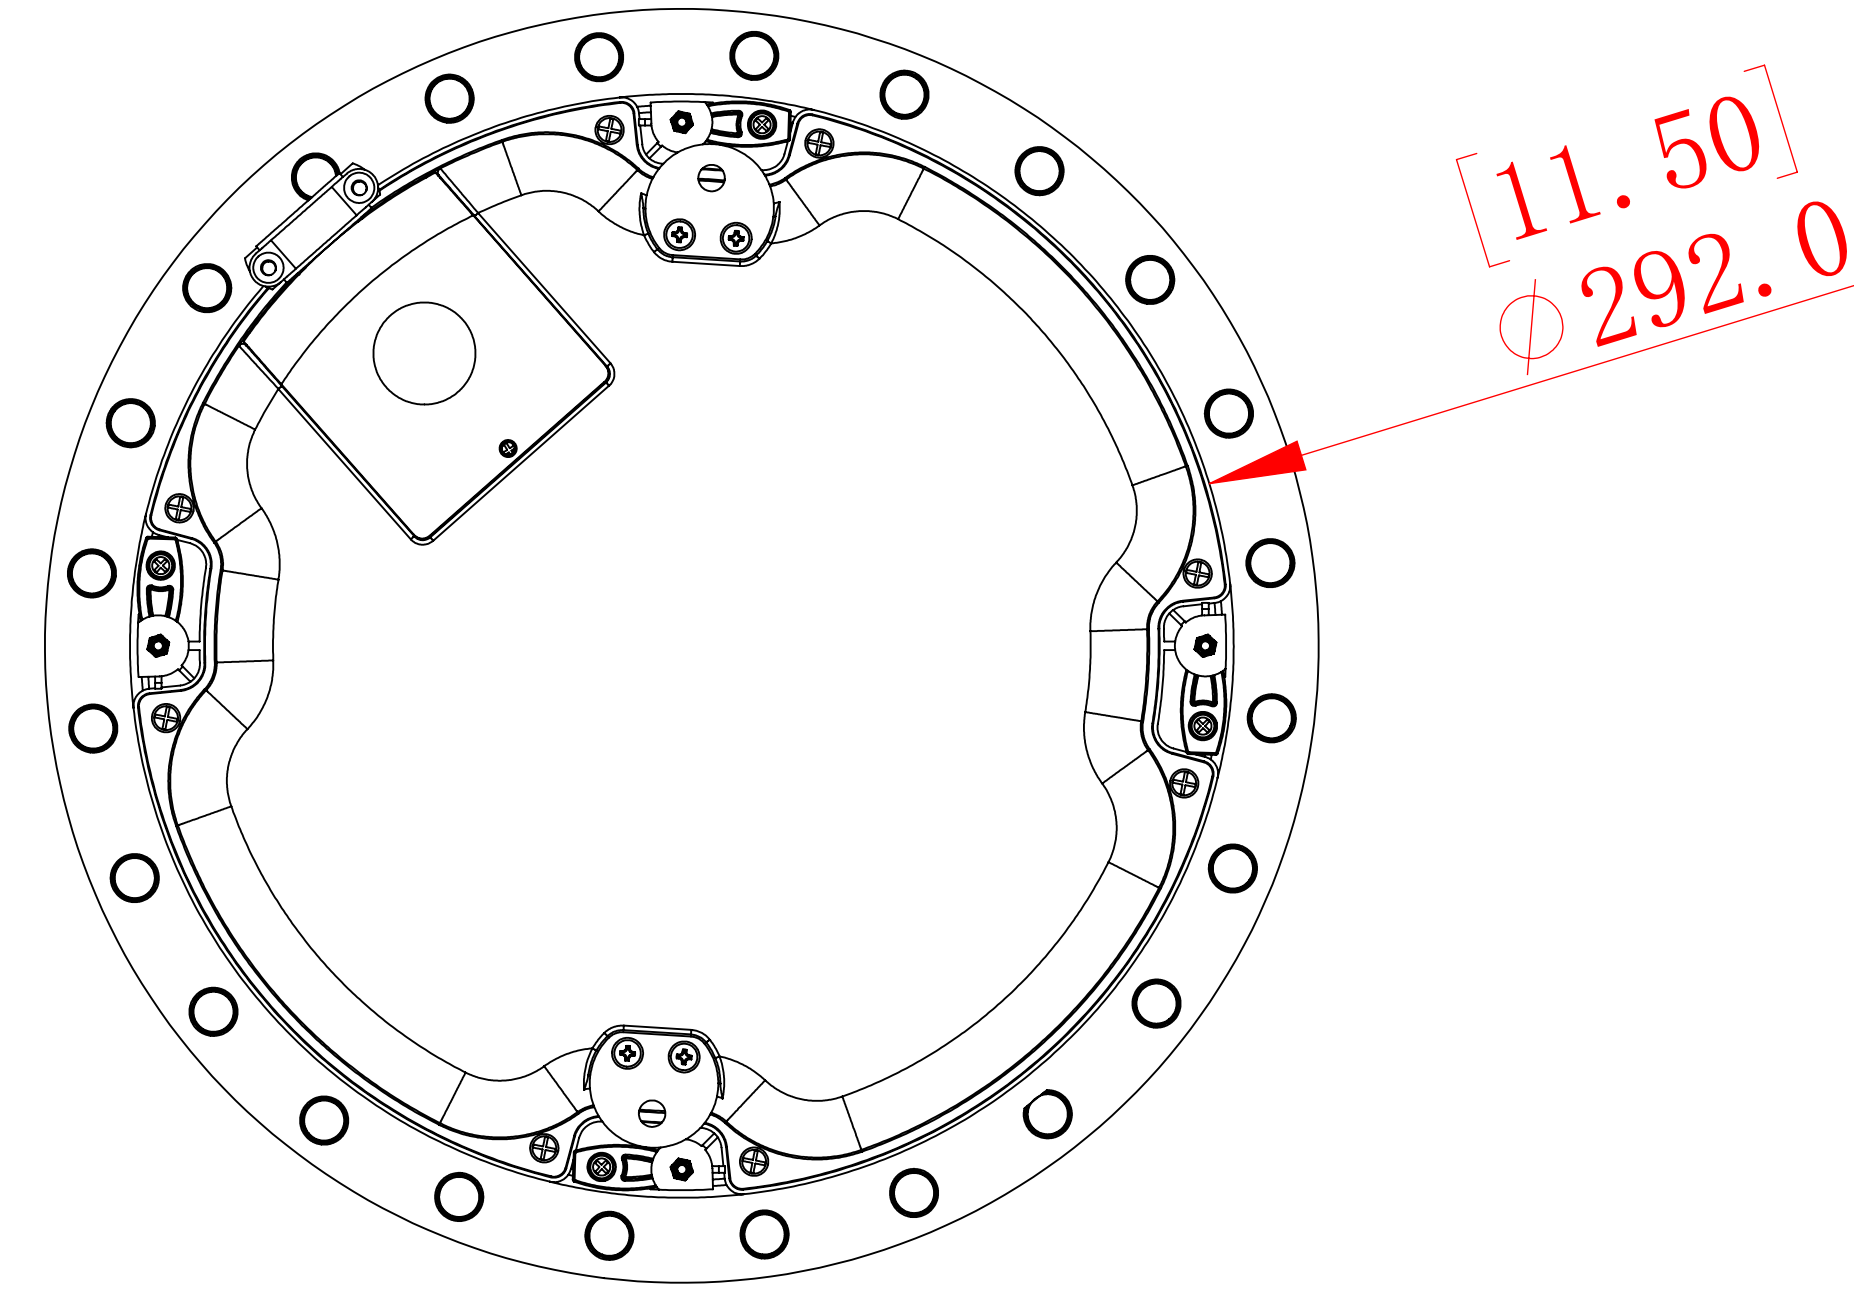

FRONT

BACK / MINIMUM CUTOUT

MOUNTING DEPTH

GRILLE

ISOMETRIC

SONANCE

991 Calle Amanecer, San Clemente, CA.  
 92673  
 58800 2-7777 949 492-7777  
 FAX 949 361-5579  
 www.sonance.com

PS-C85RT

SCALE: 1 : 2

DRAWN BY: Roy

DRWN - PART NUMBER

REV.

SHEET: 01

RELEASED ON: