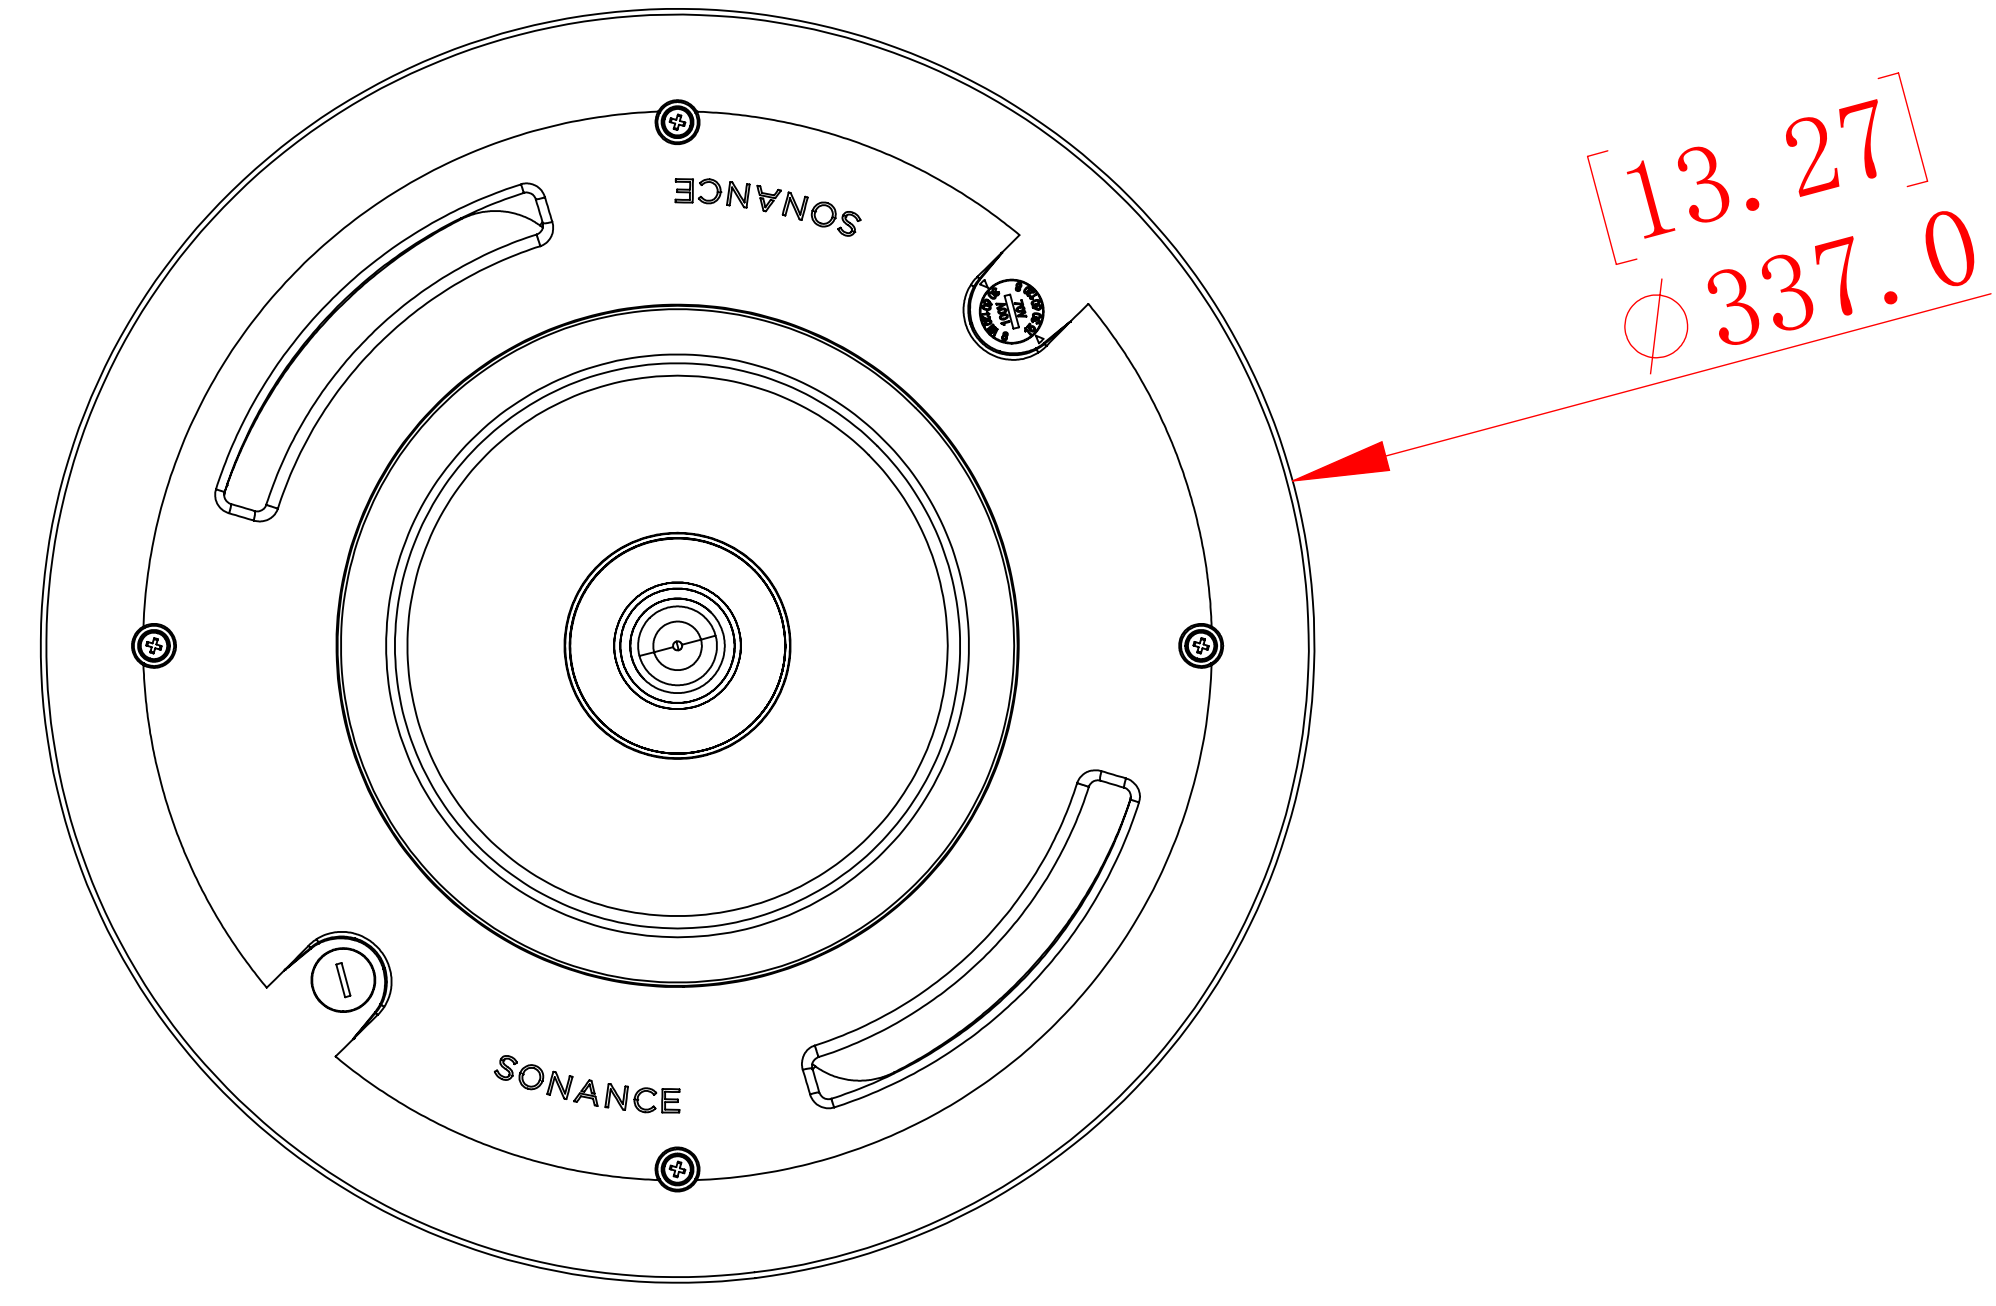

FRONT

BACK / MINIMUM CUTOUT

MOUNTING DEPTH

GRILLE

ISOMETRIC

SONANCE

991 Calle Amanecer, San Clemente, CA.  
 92673  
 58800 2-7777 949 492-7777  
 FAX 949 361-5579  
 www.sonance.com

PS-C85RT

SCALE: 1 : 2

DRAWN BY: Roy

DRWN - PART NUMBER

REV.

SHEET: 01

RELEASED ON: