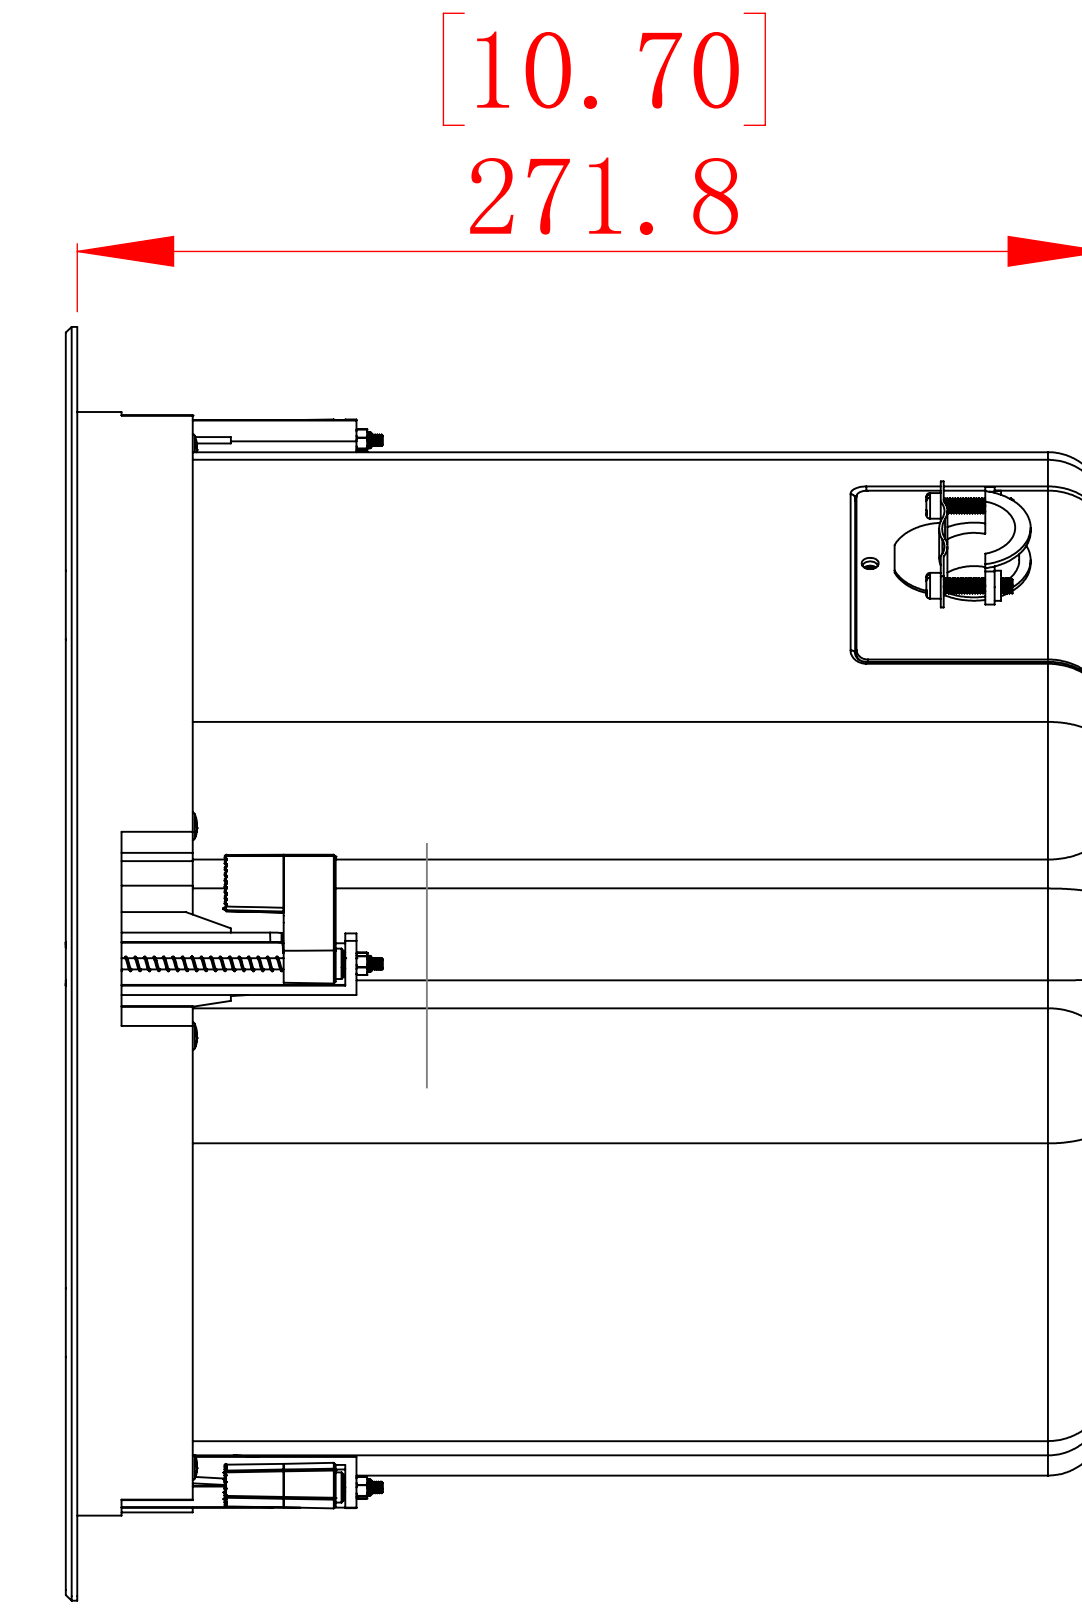

FRONT

BACK / MINIMUM CUTOUT

MOUNTING DEPTH

GRILLE

ISOMETRIC

SONANCE

991 Calle Amanecer, San Clemente, CA.  
 92673  
 58800 2-7777 949 492-7777  
 FAX 949 361-5579  
 www.sonance.com

PS-C85RT

SCALE: 1 : 2

DRAWN BY: Roy

DRWN - PART NUMBER

REV.

SHEET: 01

RELEASED ON: