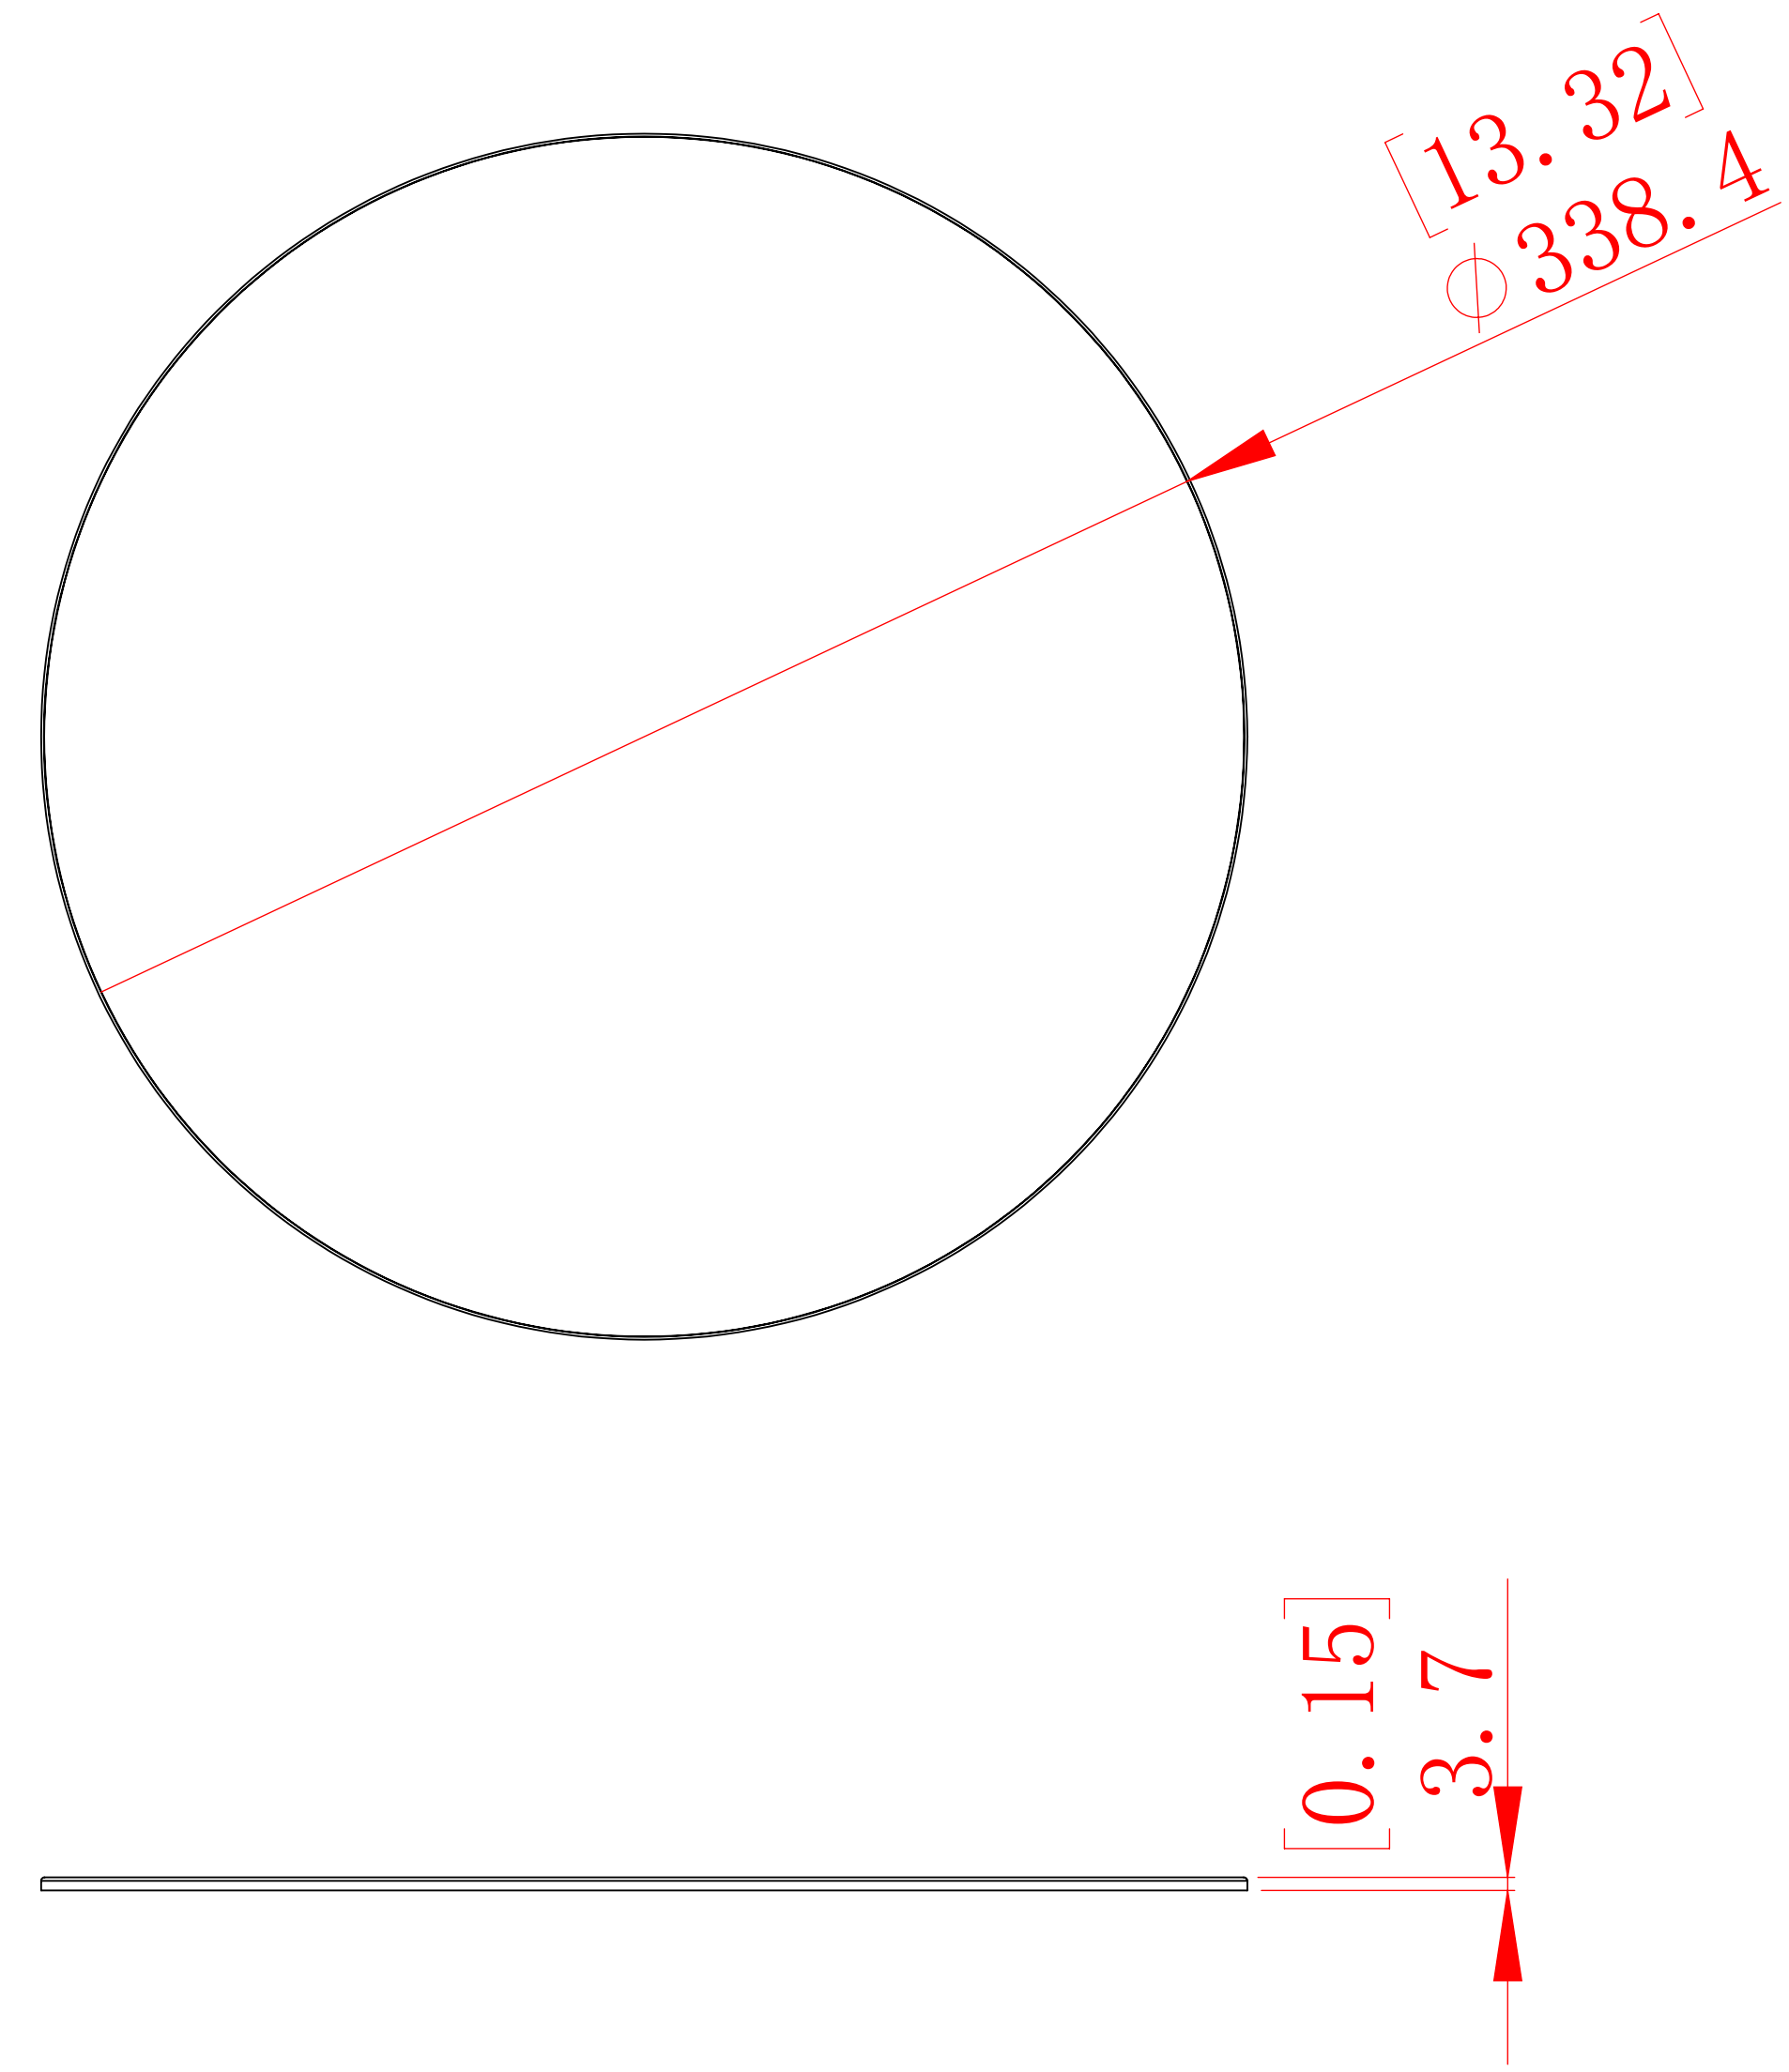

FRONT

BACK / MINIMUM CUTOUT

MOUNTING DEPTH

GRILLE

ISOMETRIC

SONANCE

991 Calle Amanecer, San Clemente, CA.  
 92673  
 58800 2-7777 949 492-7777  
 FAX 949 361-5579  
 www.sonance.com

PS-C85RT

SCALE: 1 : 2

DRAWN BY: Roy

DRWN - PART NUMBER

REV.

SHEET: 01

RELEASED ON: