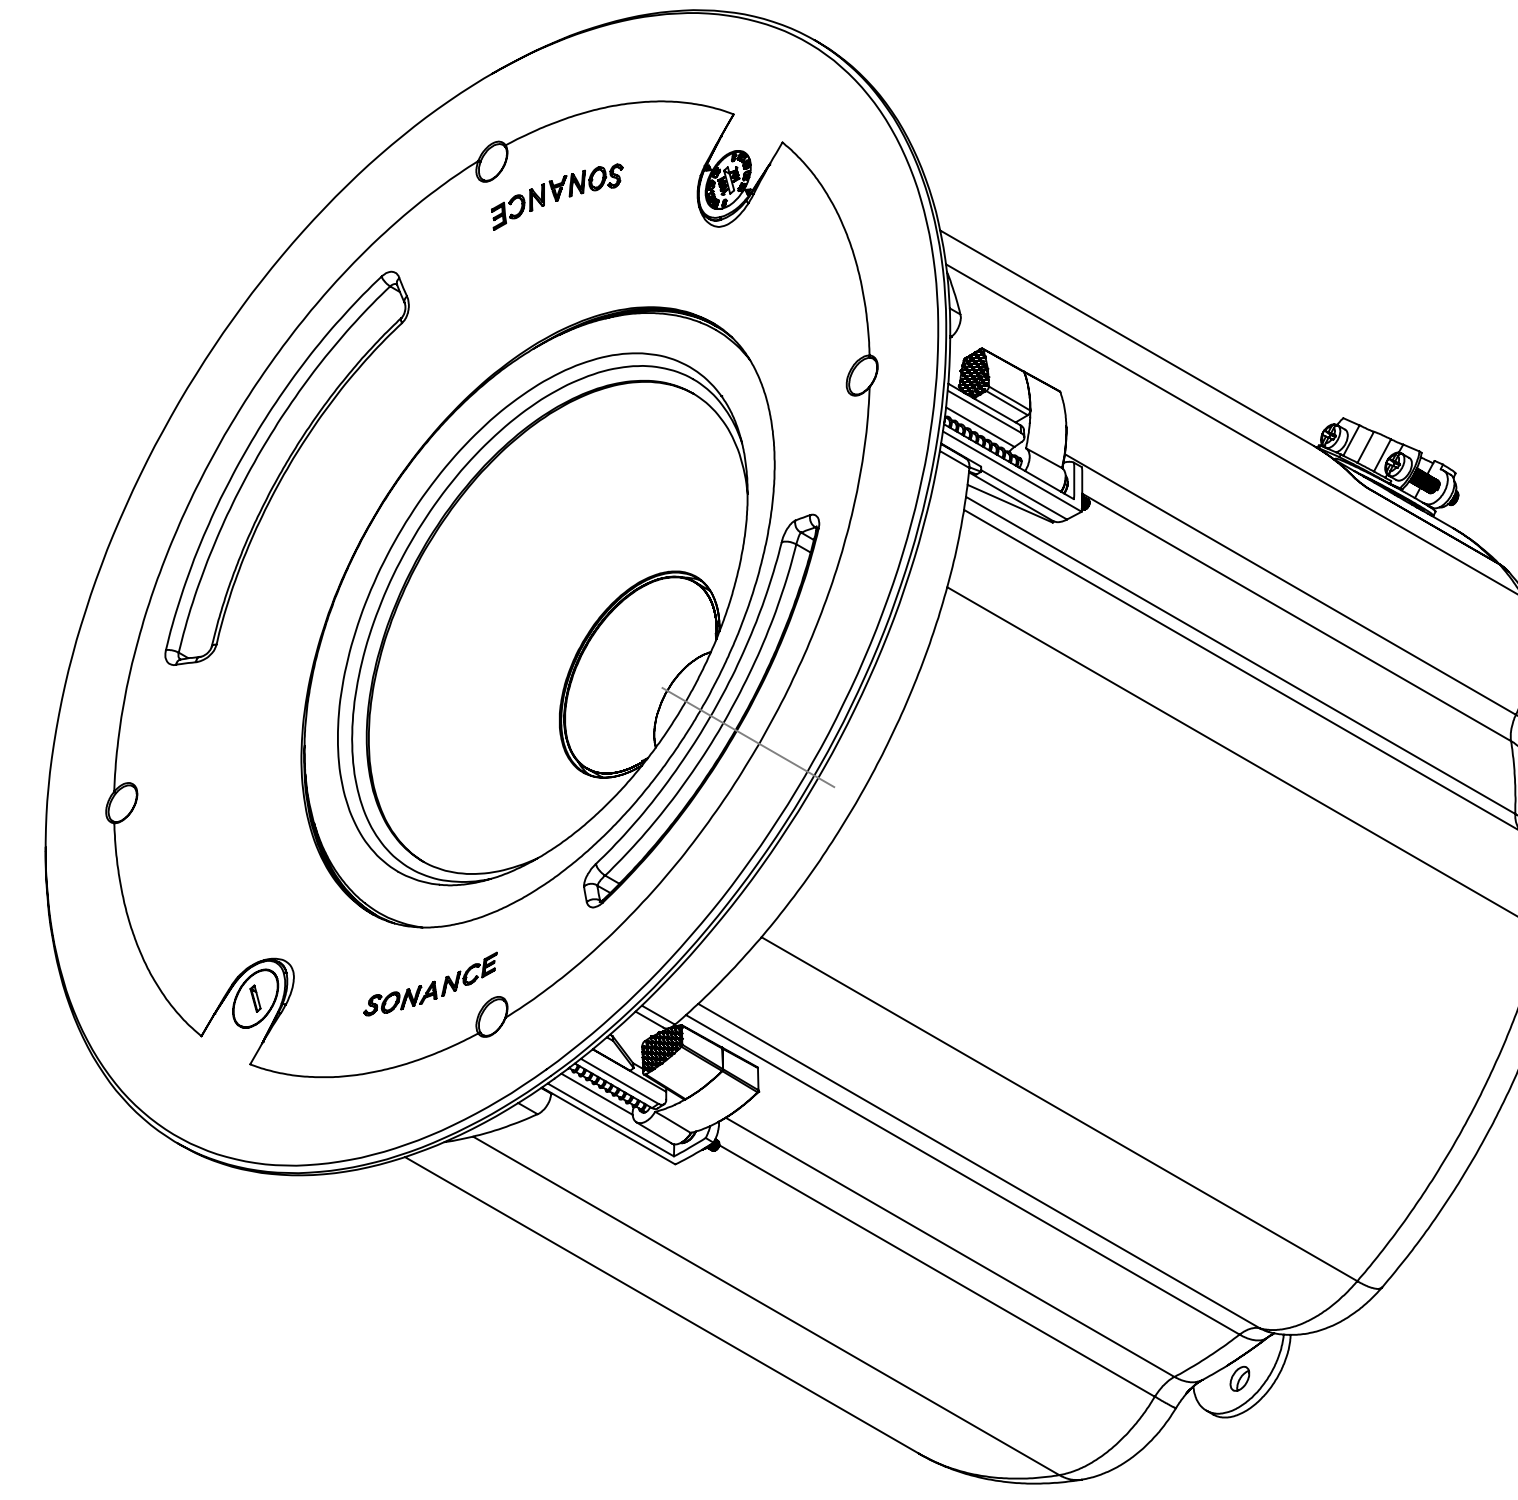

FRONT

BACK / MINIMUM CUTOUT

MOUNTING DEPTH

GRILLE

ISOMETRIC

SONANCE

991 Calle Amanecer, San Clemente, CA.  
 92673  
 58800 2-7777 949 492-7777  
 FAX 949 361-5579  
 www.sonance.com

PS-C85RT

SCALE: 1 : 2

DRAWN BY: Roy

DRWN - PART NUMBER

REV.

SHEET: 01

RELEASED ON: