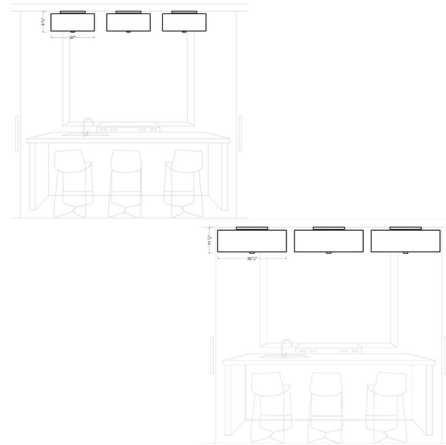

By Visual Comfort Studio

Description

The Lennon Semi Flush Ceiling Light features a Sunset Gold finish with a Cream linen shade, a Satin Nickel finish with a White shantung linen shade, or an Oil Rubbed Bronze finish with an Ivory linen shade. Two sizes available. 75 watt max 120 volt medium base bulbs are required, but not included. Small: 20 inch width x 9.5 inch height. Large: 30.25 inch width x 11.5 inch height. ETL listed.

Shown in sunset gold

Specifications

COLOR	N/A
BODY FINISH	Sunset Gold
WATTAGE	265W
DIMMER	Standard 120V
DIMENSIONS	30.25"W x 11.5"H
BULB NOT INCLUDED	5 x A19/Medium (E26)/53W/120V Incandescent
COUNTRY OF ORIGIN	China