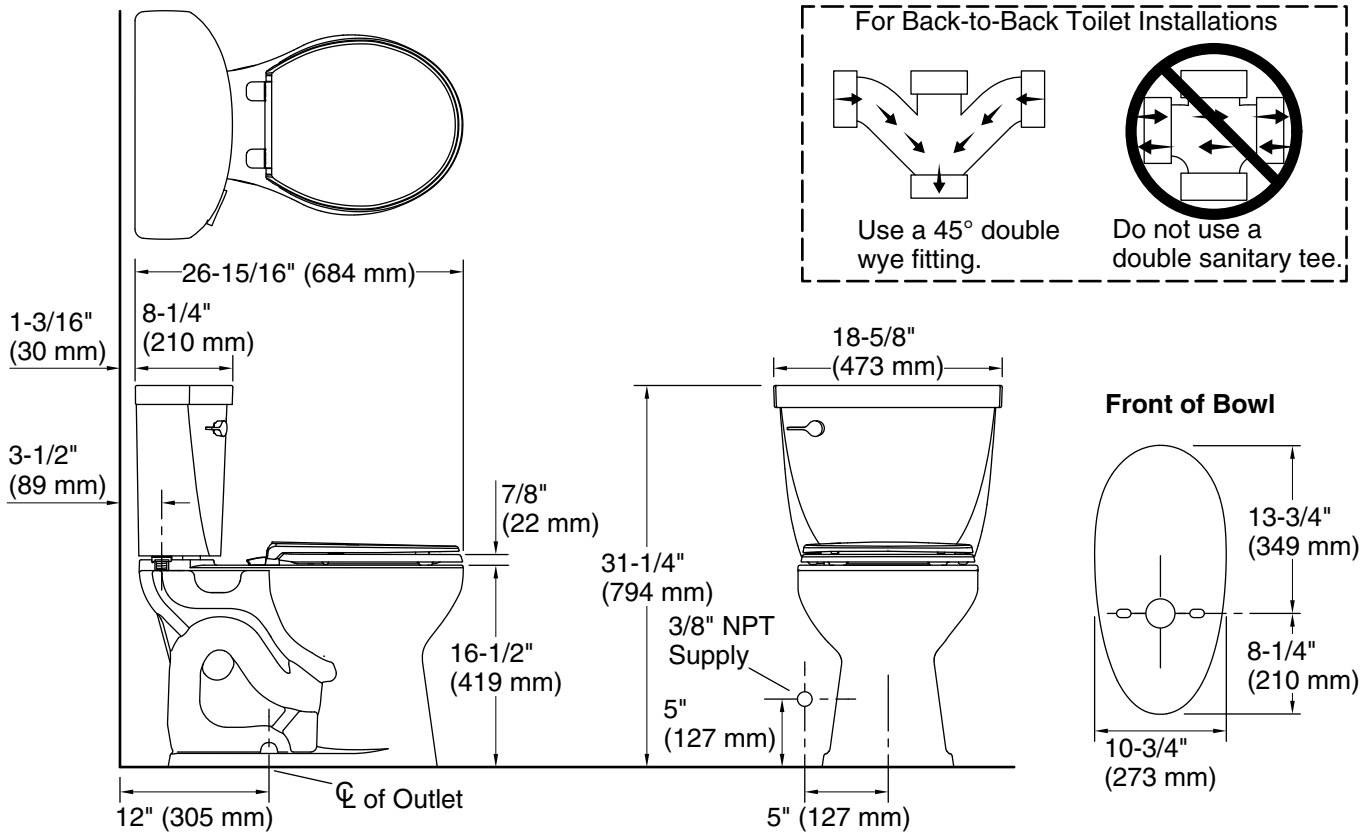

## Features

- Two-piece design
- Round-front bowl offers an ideal solution for smaller bathrooms and powder rooms
- Comfort Height® feature offers chair-height seating that makes sitting down and standing up easier for most adults
- 1.28 gpf (4.8 lpf)
- Left-hand Polished Chrome trip lever
- 2-1/8" (54 mm) fully glazed trapway
- Revolution 360® flushing technology generates a forceful swirling motion to keep the bowl clean longer
- Sanitary guard where bowl and tank meet for ease of cleaning
- CleanCoat™ surface treatment inhibits the growth of water scale and mineral stains for improved ease of cleaning
- ContinuousClean system automatically dispenses cleaning solution with every flush
- Works with any white toilet bowl cleaner tablet. Tablets last for more than one year in ContinuousClean system
- AquaPiston® canister optimizes the flow out of the tank, harnessing gravity and the natural, powerful reducing cascade of water to increase the power and effectiveness of the flush
- Adjustment dial lets you set how much cleaning solution is dispensed with every flush
- Combination of ContinuousClean technology with CleanCoat™ surface and Revolution 360® flushing technology keeps the bowl cleaner 5x longer than conventional KOHLER toilets. (Based on 2019 consumer perception study and bacterial counts)

## Installation

- Standard 12" (305 mm) rough-in

## Included Components

K-31589 Round-front toilet bowl  
K-31618 ContinuousClean ST toilet tank, 1.28 gpf

1-800-4KOHLER (1-800-456-4537)

Kohler Co. reserves the right to make revisions without notice to product specifications.

## Technical Information

All product dimensions are nominal.

Toilet type:	Floor-mount
Waste Outlet:	Floor
Bowl shape:	Round-front
Flush type:	Revolution 360, AquaPiston
Trap passageway:	2-1/8" (54 mm)
Water surface size:	8-5/8" x 7-13/16" (218 mm x 198 mm)
Rim to water surface:	6-5/8" (168 mm)
Rough-in:	12" (305 mm)