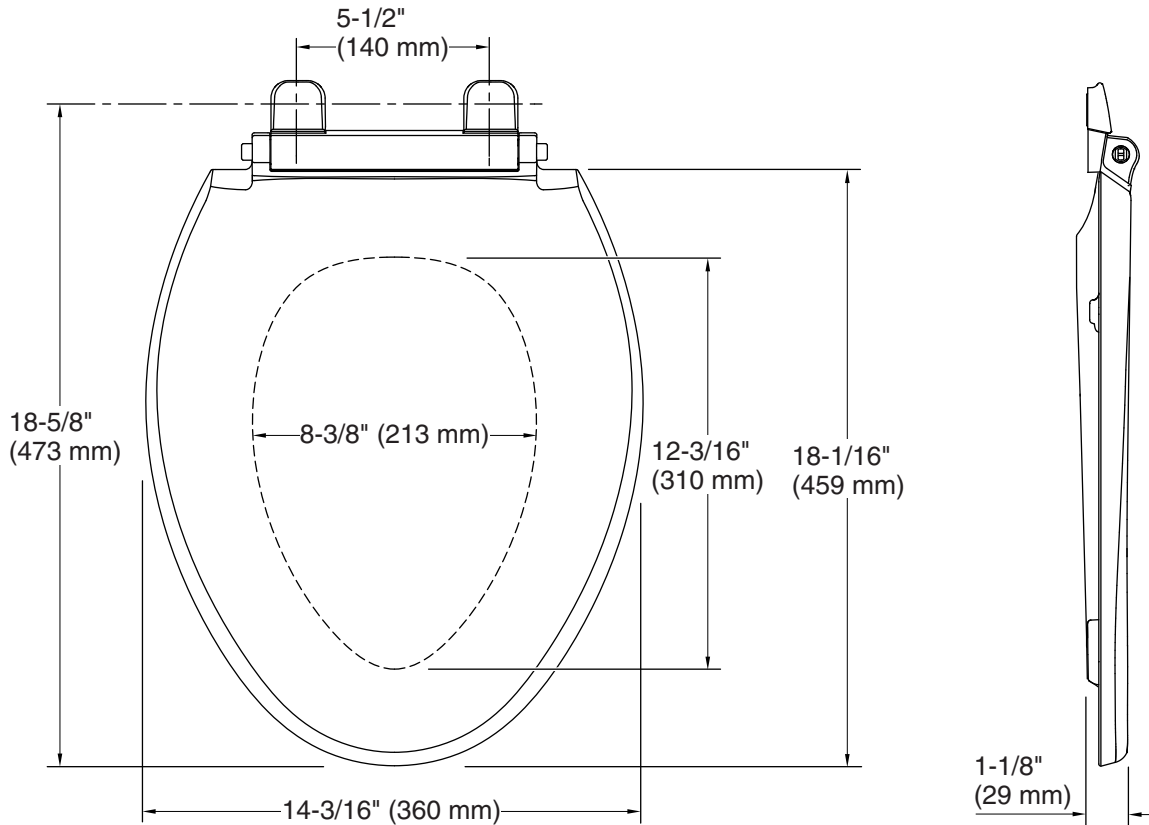

**Glenbury™**  
Quiet-Close™ elongated toilet seat  
**K-4733**

**Features**

- Quiet-Close™ elongated lid and seat prevents slamming
- Grip-Tight bumpers hold seat firmly in place
- Quick-Release™ functionality allows seat to be removed easily from toilet for convenient cleaning
- Quick-Attach® hardware for fast and secure installation
- Color-matched plastic hinges

**Material**

- Plastic construction

**Recommended Products/Accessories**

K-4733-RL Glenbury™ ReadyLatch® Quiet-Close™ elongated toilet seat

**Codes/Standards**

None Applicable

**KOHLER® One-Year Limited  
Warranty**

### Technical Information

All product dimensions are nominal.

- Seat shape type: Elongated
- Seat front type: Closed-front
- Seat-mounting holes: 5-1/2" (140 mm)