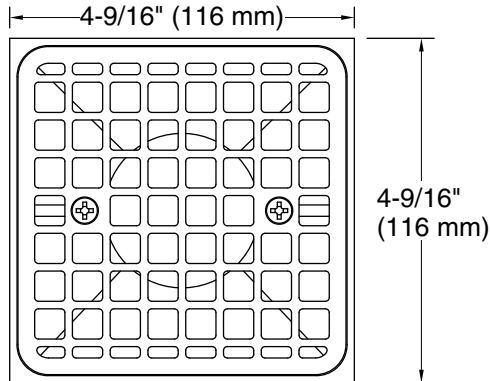

9-13-2025 19:41 - US/CA

THE BOLD LOOK
OF **KOHLER**®

Technical Information

All product dimensions are nominal.

Material: Brass

Notes

Install this product according to the installation instructions.