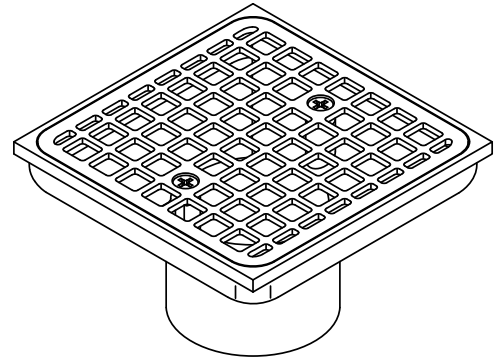

Clearflo

brass tile-in drain (drain body not included)
K-22665

Features

- Removable grid plate
- Drain body not included
- Brass construction drain throat
- Installation screws included

Material

- KOHLER finishes resist corrosion and tarnishing

Installation

- Through-the-floor tile-in installation

Recommended Products/Accessories

K-23726 Drain treatment

Codes/Standards

ASME A112.18.2/CSA B125.2

KOHLER® One-Year Limited Warranty

See website for detailed warranty information.