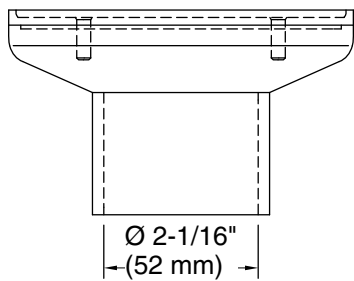

9-13-2025 19:41 - US/CA

THE BOLD LOOK
OF **KOHLER**®

Technical Information

All product dimensions are nominal.

Material: Brass

Notes

Install this product according to the installation instructions.