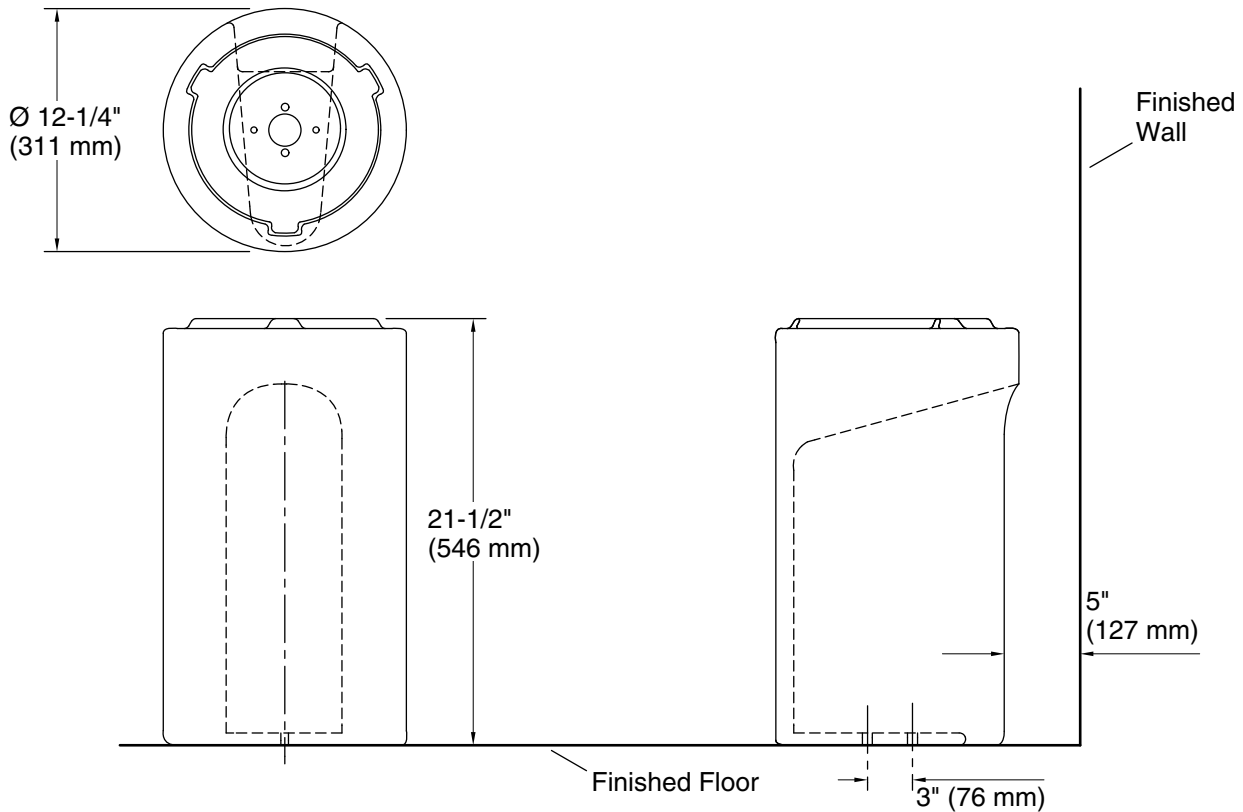

Features

- Round base
- No faucet holes; requires wall- or counter-mount faucet
- Overflow drain
- Drain extension included for ease of installation
- Combines with the K-20703 or K-20703-N Veil Tall vessel/ pedestal sink basin to create the K-20701 or K-20701-N Veil pedestal sink
- Coordinates with other products in the Veil collection

Material

- Fireclay

Installation

- Pedestal

Recommended Products/Accessories

- K-23726 Drain treatment
- K-23725 Cast iron cleaner

Codes/Standards

ASME A112.19.2/CSA B45.1

Technical Information

All product dimensions are nominal.

With overflow: Yes

Notes

Install this product according to the installation instructions.

IMPORTANT! This installation requires a wall-mounted faucet. In areas with subfreezing winter temperatures, plan to install this product to an interior wall to protect the water supply and drain lines from freezing.