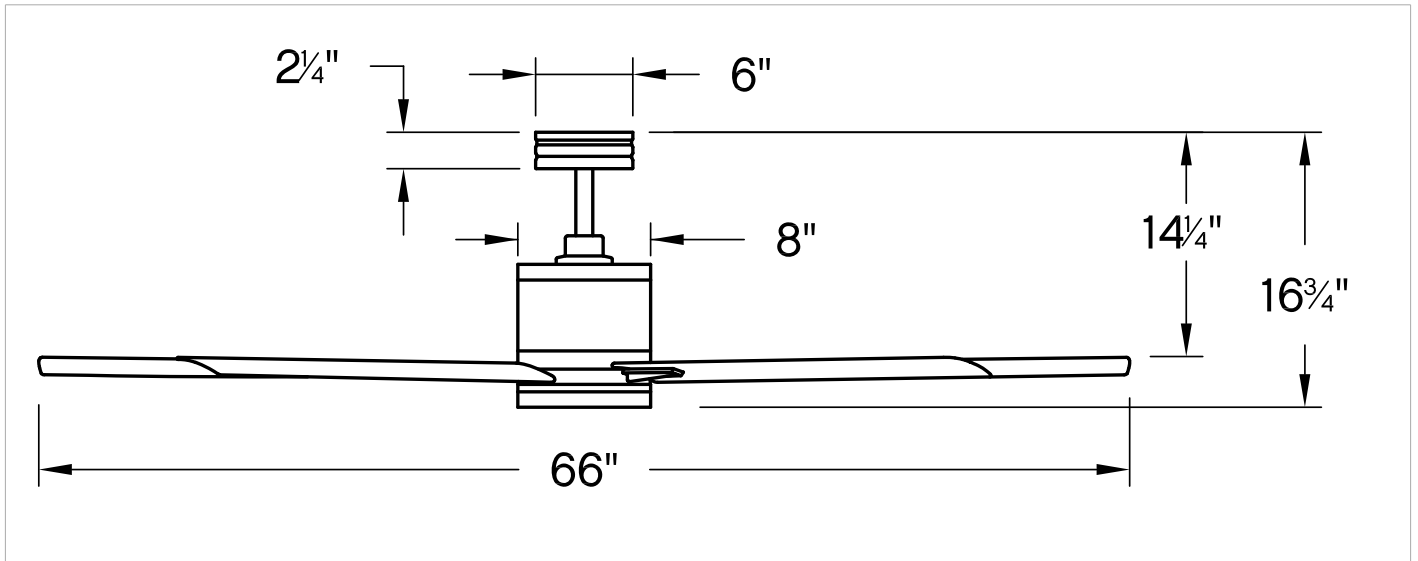

MOUNTING	
CANOPY:	6" Dia.
LEAD WIRE:	1 X 76"

SHIPPING	
CARTON LENGTH:	31.5
CARTON WIDTH:	10.5
CARTON HEIGHT:	12

Create a major aesthetic statement with Vantage's modern industrial design featuring gently curved blades. Available in a variety of versatile finish options, Vantage can be applied to a range of indoor and outdoor spaces. Equipped with integrated LED and DC motor technology to deliver excellent energy efficiency.

HINKLEY

HINKLEY
33000 Pin Oak Parkway
Avon Lake, OH 44012

PHONE: (440) 653-5500
Toll Free: 1 (800) 446-5539

hinkley.com

VANTAGE 66" LED SMART FAN

902466FBN-LWD

PERFORMANCE SPECIFICATIONS	STANDARD	
	HIGH SPEED	AVERAGE SPEED
Airflow	9087	6575
EnergyUse	29.2	18
EnergyCost	8	5
Efficiency	312	356
AMPS	0.41	0.24
RPMS	108	77