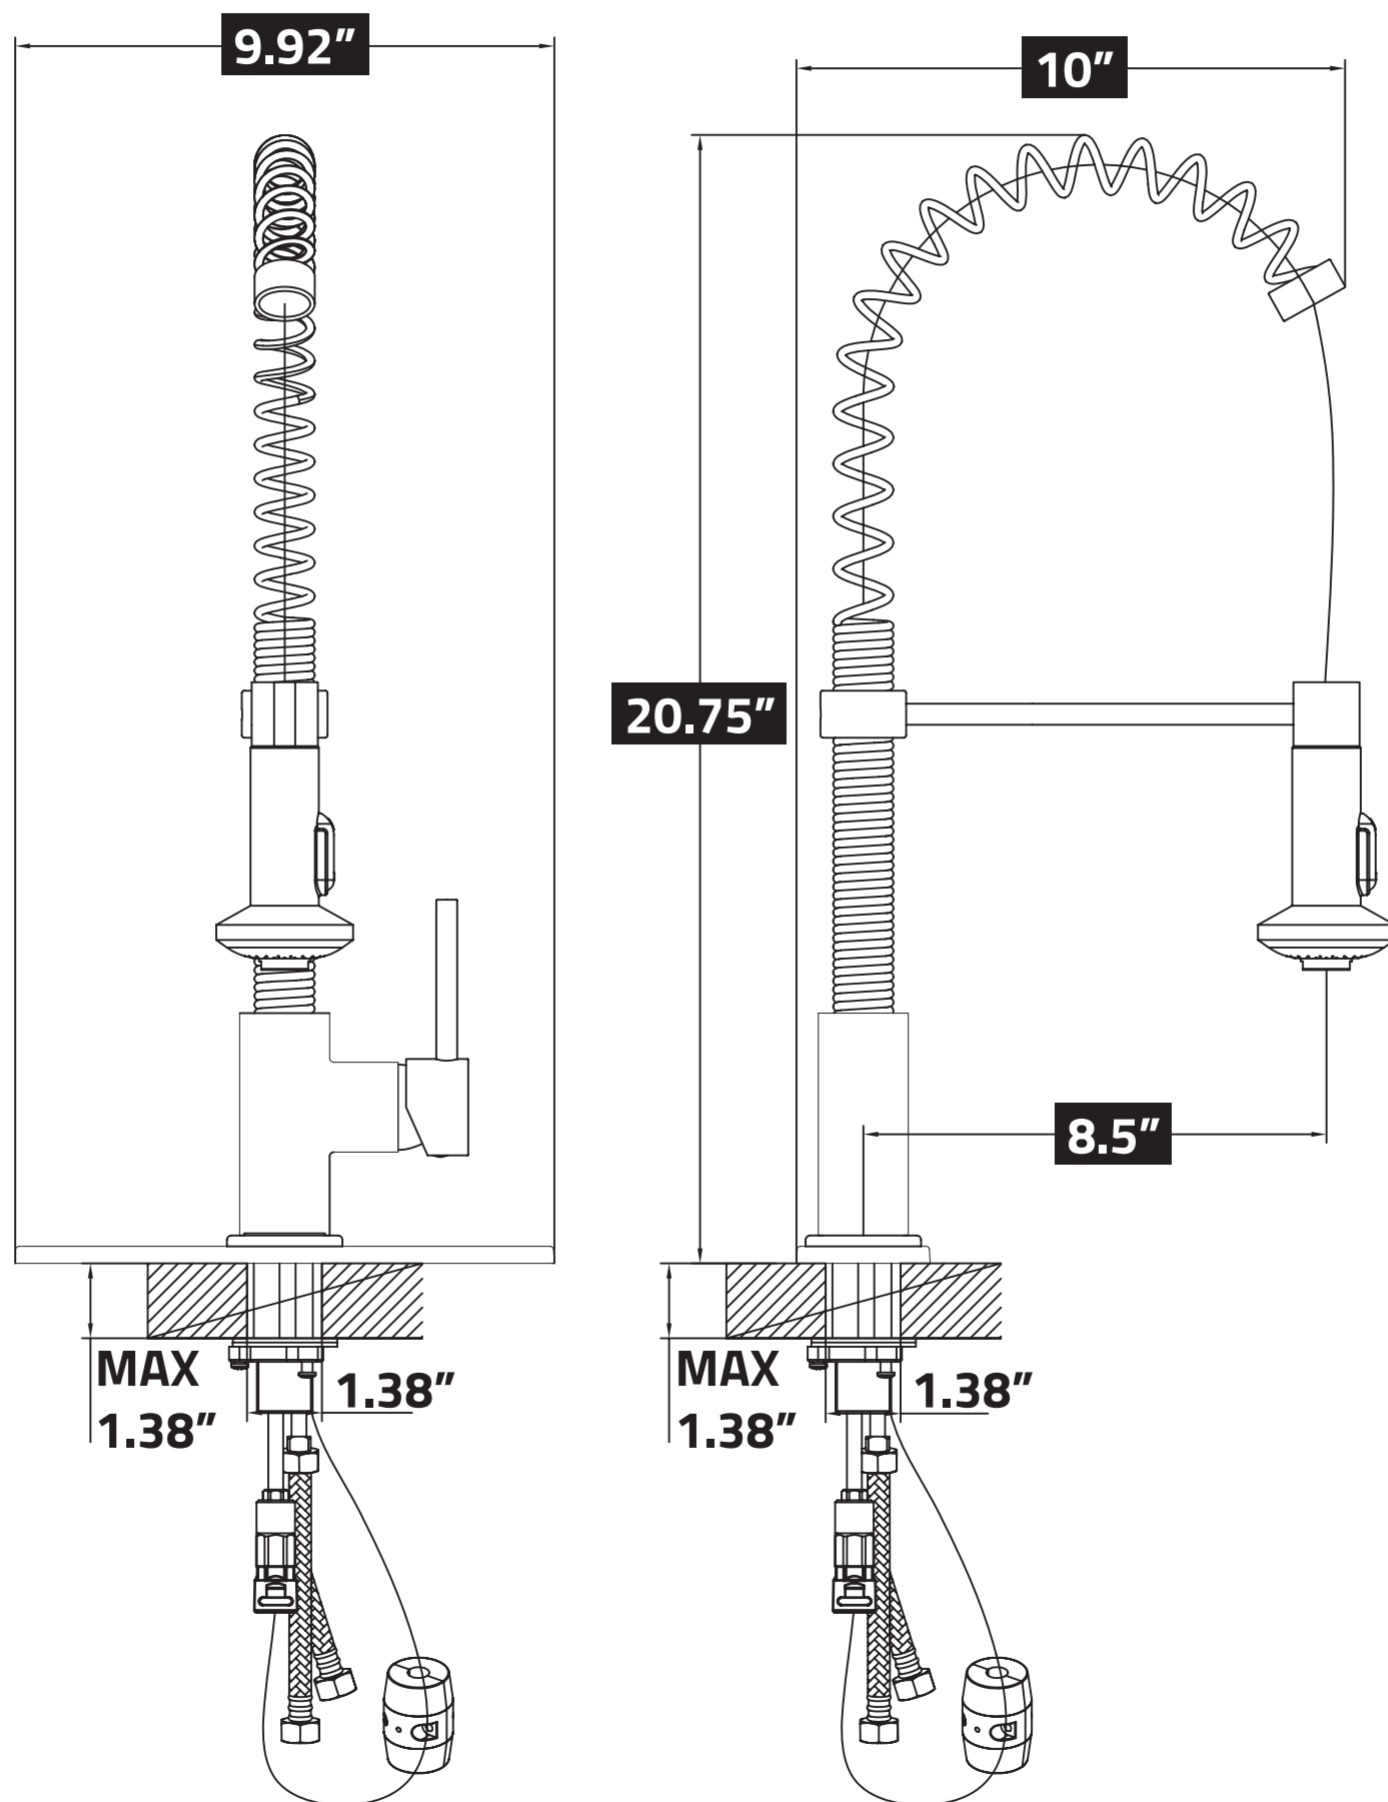

KF-AZ194

PULL DOWN KITCHEN FAUCET

HAVE QUESTIONS? CALL 1-844-44-ANZZI OR VISIT ANZZI.COM