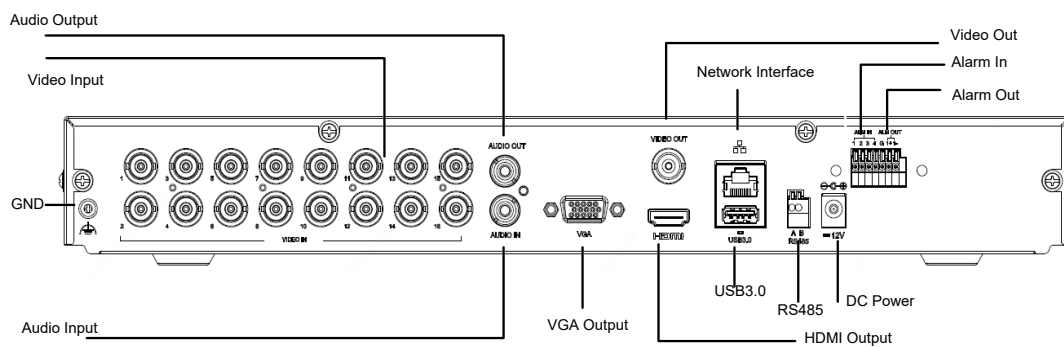

Rear Panel

Warranty

All Illumivue products come with a 3-year limited liability warranty. This warranty includes parts and labor repairs on all components found to be defective in material or workmanship under normal conditions of use. This warranty shall not apply to products which have been abused, modified, or disassembled. Warranty items only by authorized resellers. Warranty not eligible for products purchased through non-authorized online sellers.

A product that fails under conditions other than those covered will be repaired at the current price of parts and labor in effect at the time of repair. Such repairs are warranted for 90 days from the date of reshipment to the buyer. If the unit is delivered by mail, customers agree to insure the unit or assume the risk of loss or damage in transit. Under no circumstances will a unit be accepted without a return authorization number. The warranty is in lieu of all other warranties expressed or implied, including without limitations, any other implied warranty or fitness or merchantability for any particular purpose, all of which are expressly disclaimed. Proof of sale may be required in order to claim warranty.