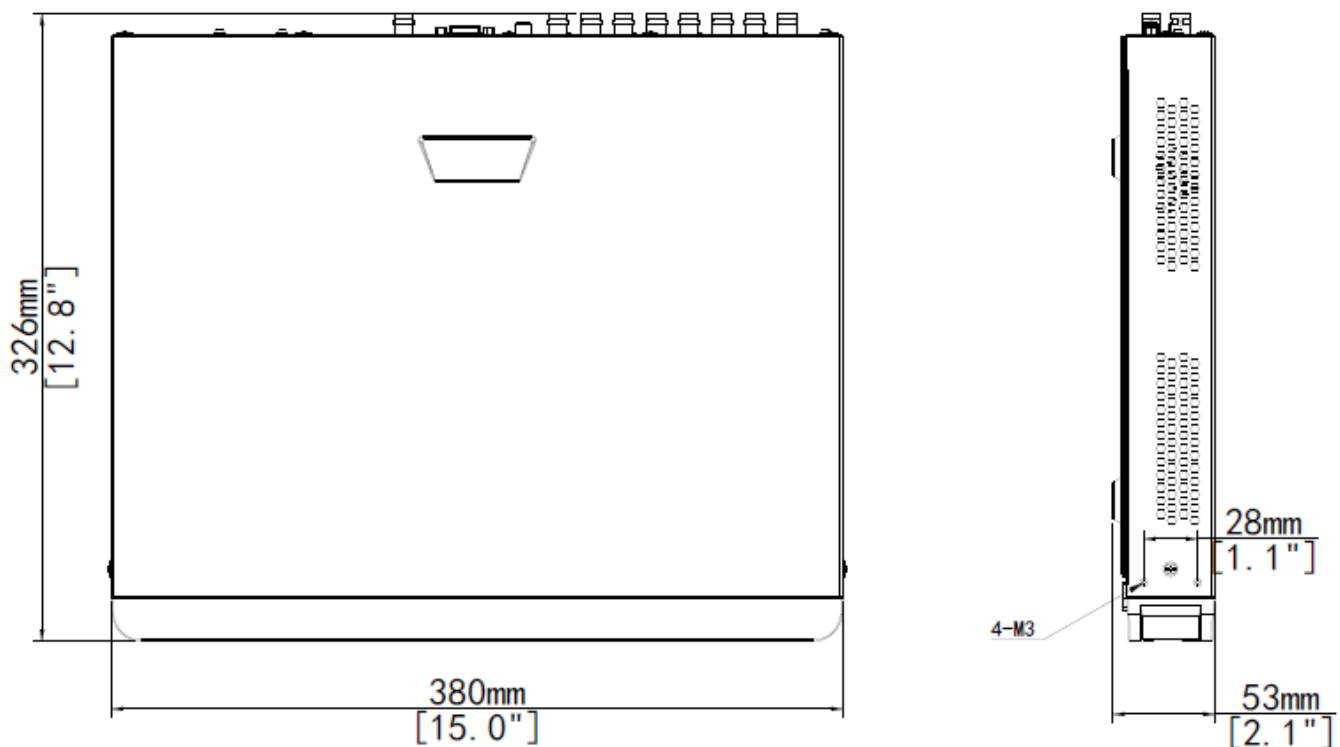

Dimensions