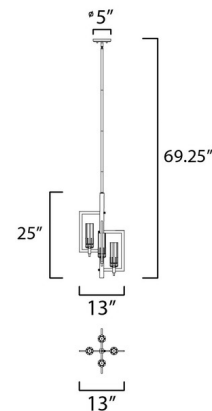

Description

The Flambeau 4-Light Pendant is an exquisite design that features scalloped cylindrical Clear Glass Shades on a unique metal frame. Finished in Black and Antique brass, the Flambeau focuses on Midcentury styling but with a Contemporary twist. This versatile pendant features a pivot down-rod that allows installation on sloped ceilings. Hanging Weight: 9.2 lb. Max Overall Height: 79 inch. Min Overall Height: 42.75 inch. Dry Location Rated. UL Listed.

Specifications

COLOR	Clear
BODY FINISH	N/A
WATTAGE	20W
DIMMER	N/A
DIMENSIONS	13"W x 25"H
BULB NOT INCLUDED	4 x B11/Candelabra (E12)/5W/120V LED
OTHER BULB OPTIONS	4 x B10/Candelabra (E12)/60W/120V Incandescent

Technical Information

PRODUCT DIMENSIONS	Canopy: 5"W x 5"L x 0.75"H
--------------------	----------------------------

Shown in clear

CLICK TO VIEW PRODUCT

Notes: