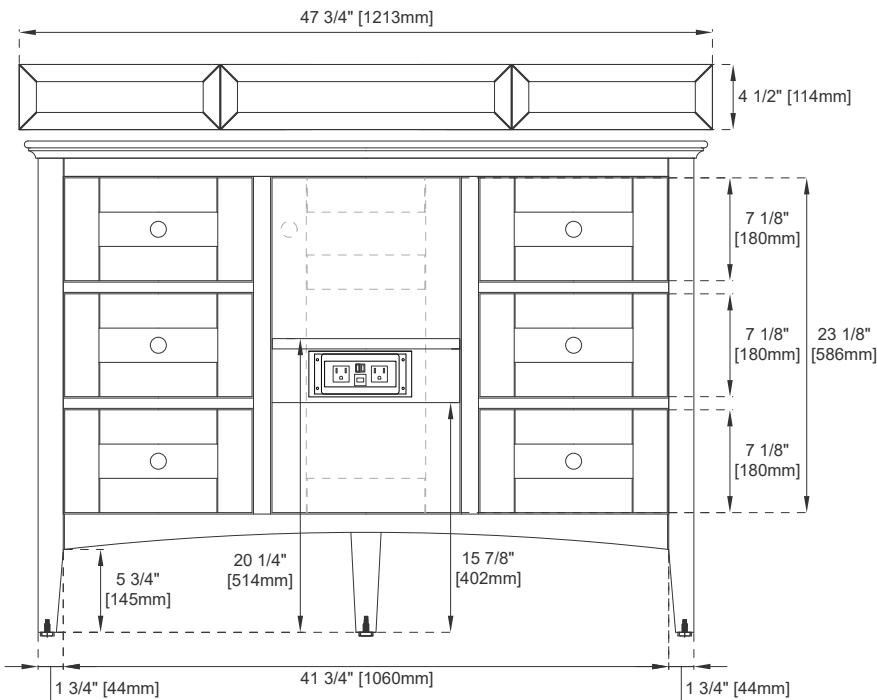

48" PALISADES VANITY

JAMES MARTIN
VANITIES

527-V48-BW

Features and Materials

Solids: Soft Maple and Yellow Poplar
Panels: Plywood
Installation Type: Floor Standing
Number of Basins: One, with optional 3cm top
Vanity Top Included: NO, Optional 3cm Tops Available with Sinks Optional
Wooden Backsplash
Number of Doors: One
Number of Drawers: Six
USB/Power Component: YES (ETL5011080)
Cord Length: 6'6"
Assembly Type: Installation of optional 3cm top
Bamboo Storage Tray: YES
Drawer Box Material and Construction: 15mm Poplar/English Dovetail Joinery
Hardware Material and Finish: Zinc Alloy in Satin Nickel
Fits Drain Hole Size: 1-3/4"
Overflow: Front Facing
Full Extension, Soft Close Glides
European Soft Close Hinges
Aluminum Laminate Drawer Liners
Adjustable Levelers

Dimension

Width: 47-1/8"
Depth: 23-1/8"
Height: 33-7/8"
Rough-In Height: 21-1/2"

48" PALISADES VANITY

JAMES MARTIN VANITIES

527-V48-BW

Top View

Bamboo Drawer Organizer

Front View

48" PALISADES VANITY

JAMES MARTIN VANITIES

527-V48-BW

Side View 1

Side View 2

Back View

All dimensions are nominal
Diagrams are of cabinet only—James Martin Optional Countertops and sinks are not shown

Visit website for warranty and installation information
www.jamesmartinvanities.com