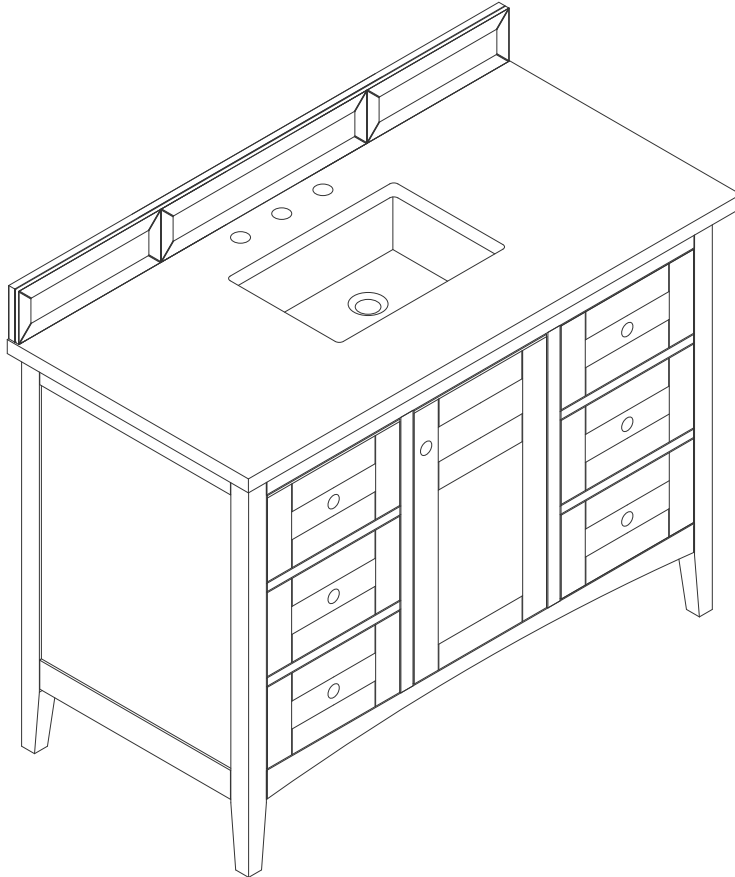

48" PALISADES VANITY

JAMES MARTIN
VANITIES

527-V48-BW

Features and Materials

Solids: Soft Maple and Yellow Poplar
Panels: Plywood
Installation Type: Floor Standing
Number of Basins: One, with optional 3cm top
Vanity Top Included: NO, Optional 3cm Tops Available with Sinks Optional
Wooden Backsplash
Number of Doors: One
Number of Drawers: Six
USB/Power Component: YES (ETL5011080)
Cord Length: 6'6"
Assembly Type: Installation of optional 3cm top
Bamboo Storage Tray: YES
Drawer Box Material and Construction: 15mm Poplar/English Dovetail Joinery
Hardware Material and Finish: Zinc Alloy in Satin Nickel
Fits Drain Hole Size: 1-3/4"
Overflow: Front Facing
Full Extension, Soft Close Glides
European Soft Close Hinges
Aluminum Laminate Drawer Liners
Adjustable Levelers

Dimension

Width: 47-1/8"
Depth: 23-1/8"
Height: 33-7/8"
Rough-In Height: 21-1/2"

48" PALISADES VANITY

JAMES MARTIN VANITIES

527-V48-BW

Top View

Bamboo Drawer Organizer

Front View