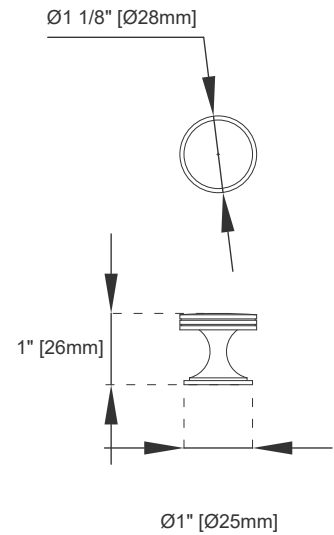

48" PALISADES VANITY

JAMES MARTIN
VANITIES

527-V48-BW

Features and Materials

Solids: Soft Maple and Yellow Poplar
Panels: Plywood
Installation Type: Floor Standing
Number of Basins: One, with optional 3cm top
Vanity Top Included: NO, Optional 3cm Tops Available with Sinks Optional
Wooden Backsplash
Number of Doors: One
Number of Drawers: Six
USB/Power Component: YES (ETL5011080)
Cord Length: 6'6"
Assembly Type: Installation of optional 3cm top
Bamboo Storage Tray: YES
Drawer Box Material and Construction: 15mm Poplar/English Dovetail Joinery
Hardware Material and Finish: Zinc Alloy in Satin Nickel
Fits Drain Hole Size: 1-3/4"
Overflow: Front Facing
Full Extension, Soft Close Glides
European Soft Close Hinges
Aluminum Laminate Drawer Liners
Adjustable Levelers

Dimension

Width: 47-1/8"
Depth: 23-1/8"
Height: 33-7/8"
Rough-In Height: 21-1/2"

48" PALISADES VANITY

JAMES MARTIN VANITIES

527-V48-BW

Top View

Bamboo Drawer Organizer

Front View

Knob

All dimensions are nominal
Diagrams are of cabinet only—James Martin Optional Countertops and sinks are not shown

Visit website for warranty and installation information
www.jamesmartinvanities.com

48" PALISADES VANITY

JAMES MARTIN VANITIES

527-V48-BW

Side View 1

Side View 2

Back View

All dimensions are nominal
Diagrams are of cabinet only—James Martin Optional Countertops and sinks are not shown

Visit website for warranty and installation information
www.jamesmartinvanities.com