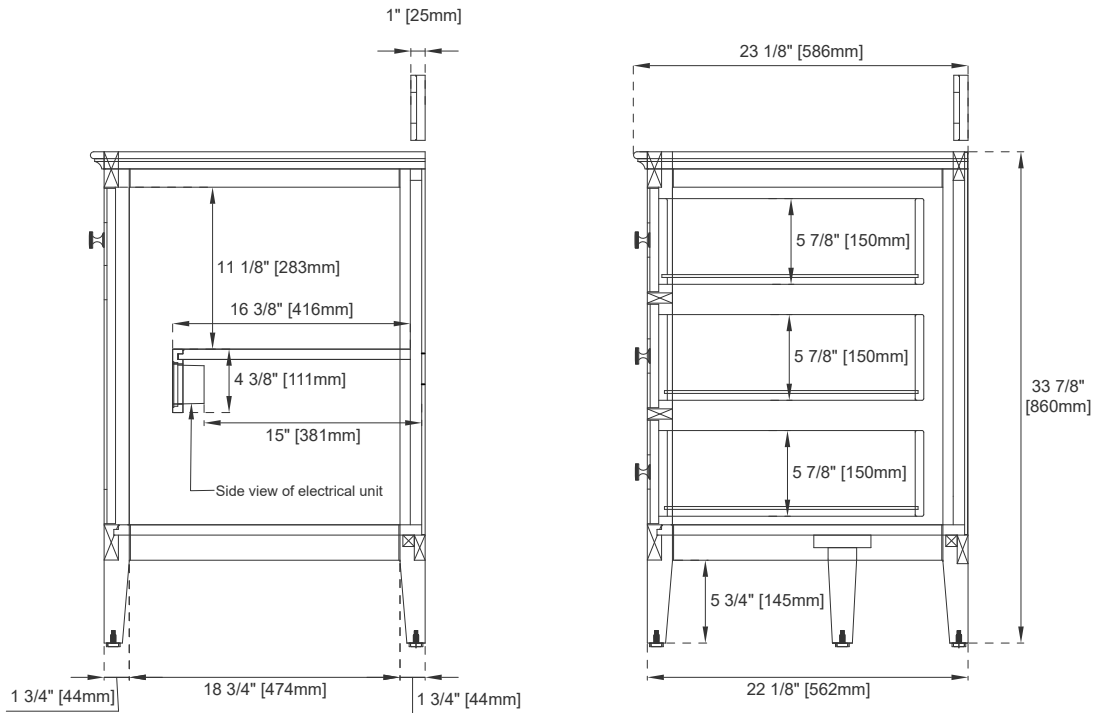

48" PALISADES VANITY

JAMES MARTIN
VANITIES

527-V48-BW

Features and Materials

Solids: Soft Maple and Yellow Poplar
Panels: Plywood
Installation Type: Floor Standing
Number of Basins: One, with optional 3cm top
Vanity Top Included: NO, Optional 3cm Tops Available with Sinks Optional
Wooden Backsplash
Number of Doors: One
Number of Drawers: Six
USB/Power Component: YES (ETL5011080)
Cord Length: 6'6"
Assembly Type: Installation of optional 3cm top
Bamboo Storage Tray: YES
Drawer Box Material and Construction: 15mm Poplar/English Dovetail Joinery
Hardware Material and Finish: Zinc Alloy in Satin Nickel
Fits Drain Hole Size: 1-3/4"
Overflow: Front Facing
Full Extension, Soft Close Glides
European Soft Close Hinges
Aluminum Laminate Drawer Liners
Adjustable Levelers

Dimension

Width: 47-1/8"
Depth: 23-1/8"
Height: 33-7/8"
Rough-In Height: 21-1/2"

48" PALISADES VANITY

JAMES MARTIN VANITIES

527-V48-BW

Top View

Bamboo Drawer Organizer

Front View

Knob

All dimensions are nominal
Diagrams are of cabinet only—James Martin Optional Countertops and sinks are not shown

Visit website for warranty and installation information
www.jamesmartinvanities.com

48" PALISADES VANITY

JAMES MARTIN VANITIES

527-V48-BW

Side View 1

Side View 2

Back View

All dimensions are nominal
Diagrams are of cabinet only—James Martin Optional Countertops and sinks are not shown

Visit website for warranty and installation information
www.jamesmartinvanities.com