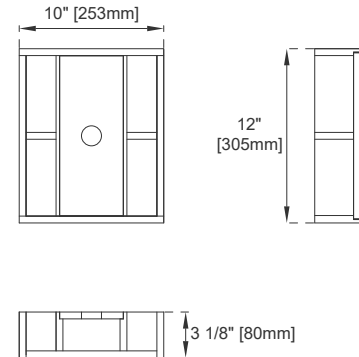

48" PALISADES VANITY

JAMES MARTIN
VANITIES

527-V48-BW

Features and Materials

Solids: Soft Maple and Yellow Poplar
Panels: Plywood
Installation Type: Floor Standing
Number of Basins: One, with optional 3cm top
Vanity Top Included: NO, Optional 3cm Tops Available with Sinks Optional
Wooden Backsplash
Number of Doors: One
Number of Drawers: Six
USB/Power Component: YES (ETL5011080)
Cord Length: 6'6"
Assembly Type: Installation of optional 3cm top
Bamboo Storage Tray: YES
Drawer Box Material and Construction: 15mm Poplar/English Dovetail Joinery
Hardware Material and Finish: Zinc Alloy in Satin Nickel
Fits Drain Hole Size: 1-3/4"
Overflow: Front Facing
Full Extension, Soft Close Glides
European Soft Close Hinges
Aluminum Laminate Drawer Liners
Adjustable Levelers

Dimension

Width: 47-1/8"
Depth: 23-1/8"
Height: 33-7/8"
Rough-In Height: 21-1/2"

48" PALISADES VANITY

JAMES MARTIN VANITIES

527-V48-BW

Top View

Bamboo Drawer Organizer

Front View

Knob

All dimensions are nominal
Diagrams are of cabinet only—James Martin Optional Countertops and sinks are not shown

Visit website for warranty and installation information
www.jamesmartinvanities.com

48" PALISADES VANITY

JAMES MARTIN VANITIES

527-V48-BW

Side View 1

Side View 2

Back View

All dimensions are nominal
Diagrams are of cabinet only—James Martin Optional Countertops and sinks are not shown

Visit website for warranty and installation information
www.jamesmartinvanities.com