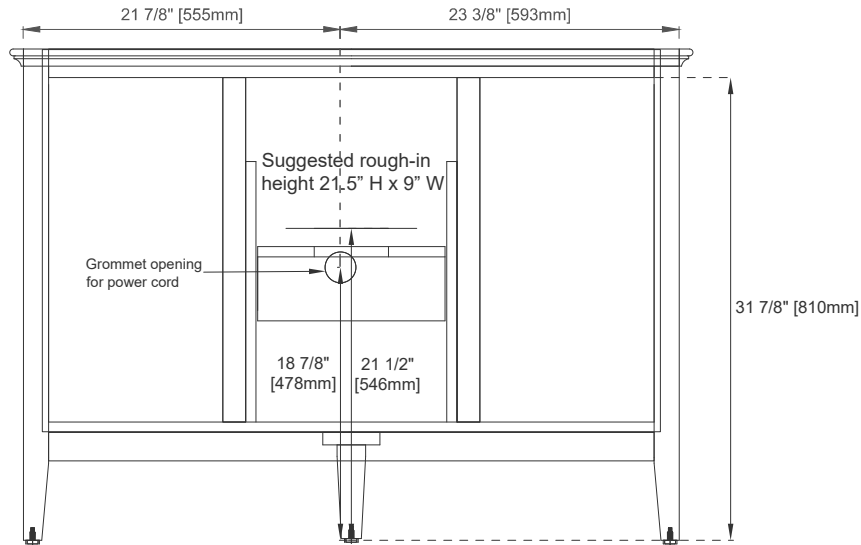

48" PALISADES VANITY

JAMES MARTIN
VANITIES

527-V48-BW

Features and Materials

Solids: Soft Maple and Yellow Poplar
Panels: Plywood
Installation Type: Floor Standing
Number of Basins: One, with optional 3cm top
Vanity Top Included: NO, Optional 3cm Tops Available with Sinks Optional
Wooden Backsplash
Number of Doors: One
Number of Drawers: Six
USB/Power Component: YES (ETL5011080)
Cord Length: 6'6"
Assembly Type: Installation of optional 3cm top
Bamboo Storage Tray: YES
Drawer Box Material and Construction: 15mm Poplar/English Dovetail Joinery
Hardware Material and Finish: Zinc Alloy in Satin Nickel
Fits Drain Hole Size: 1-3/4"
Overflow: Front Facing
Full Extension, Soft Close Glides
European Soft Close Hinges
Aluminum Laminate Drawer Liners
Adjustable Levelers

Dimension

Width: 47-1/8"
Depth: 23-1/8"
Height: 33-7/8"
Rough-In Height: 21-1/2"

48" PALISADES VANITY

JAMES MARTIN VANITIES

527-V48-BW

Top View

Bamboo Drawer Organizer

Front View

48" PALISADES VANITY

JAMES MARTIN VANITIES

527-V48-BW

Side View 1

Side View 2

Back View

All dimensions are nominal
Diagrams are of cabinet only—James Martin Optional Countertops and sinks are not shown

Visit website for warranty and installation information
www.jamesmartinvanities.com