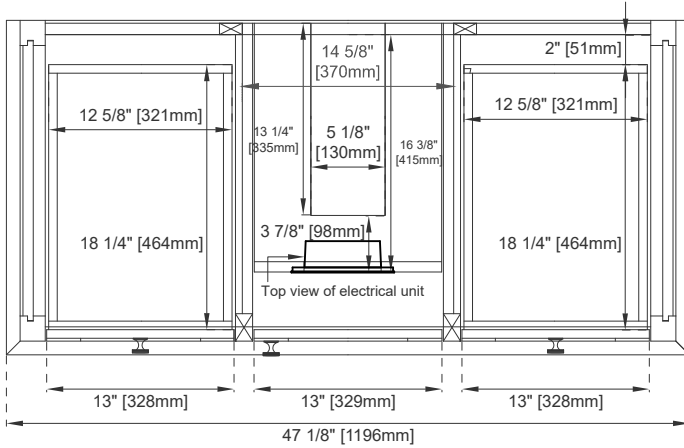

48" PALISADES VANITY

JAMES MARTIN
VANITIES

527-V48-BW

Features and Materials

Solids: Soft Maple and Yellow Poplar
Panels: Plywood
Installation Type: Floor Standing
Number of Basins: One, with optional 3cm top
Vanity Top Included: NO, Optional 3cm Tops Available with Sinks Optional
Wooden Backsplash
Number of Doors: One
Number of Drawers: Six
USB/Power Component: YES (ETL5011080)
Cord Length: 6'6"
Assembly Type: Installation of optional 3cm top
Bamboo Storage Tray: YES
Drawer Box Material and Construction: 15mm Poplar/English Dovetail Joinery
Hardware Material and Finish: Zinc Alloy in Satin Nickel
Fits Drain Hole Size: 1-3/4"
Overflow: Front Facing
Full Extension, Soft Close Glides
European Soft Close Hinges
Aluminum Laminate Drawer Liners
Adjustable Levelers

Dimension

Width: 47-1/8"
Depth: 23-1/8"
Height: 33-7/8"
Rough-In Height: 21-1/2"

48" PALISADES VANITY

JAMES MARTIN VANITIES

527-V48-BW

Top View

Bamboo Drawer Organizer

Front View

48" PALISADES VANITY

JAMES MARTIN VANITIES

527-V48-BW

Side View 1

Side View 2

Back View

All dimensions are nominal
Diagrams are of cabinet only—James Martin Optional Countertops and sinks are not shown

Visit website for warranty and installation information
www.jamesmartinvanities.com