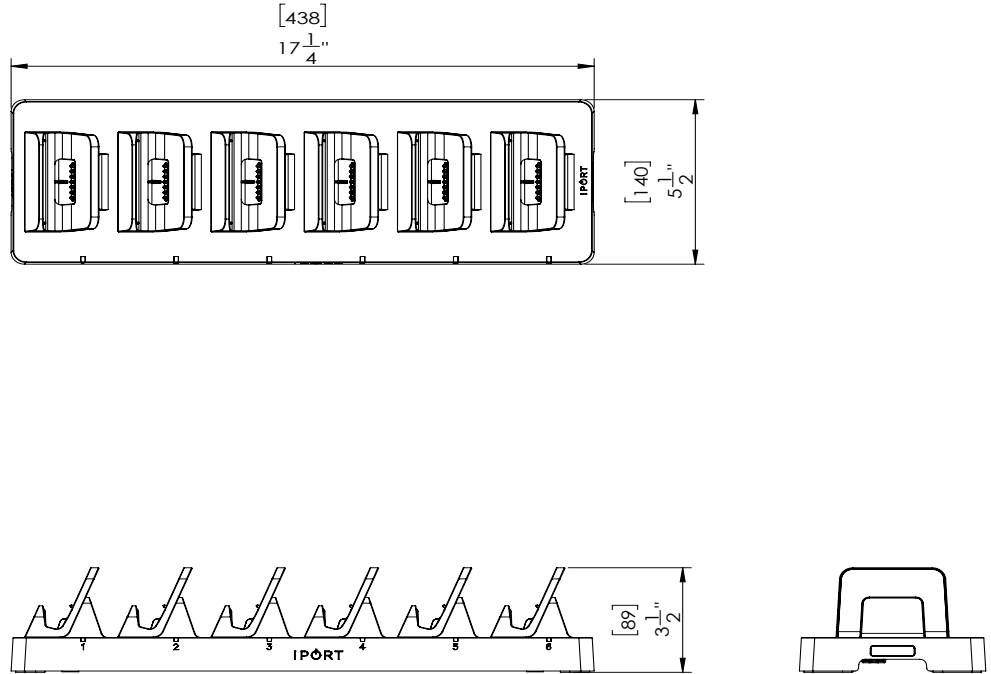

SPECIFICATIONS

DIMENSIONS

DEPTH: 17.24" (43.79 CM)

HEIGHT: 3.50" (8.9 CM)

WIDTH: 5.51" (14.0 CM)

WEIGHT: 4.81 LBS. (2.18 KG)

SKU: 72308

MSRP: $500

CERTIFICATIONS

FCC PART 15B CLASS B

AS/NZS 60950 AS/NZS CISPR22

EN 55032:2015+A11:2020

BS EN 55035:2017+A11:2020K