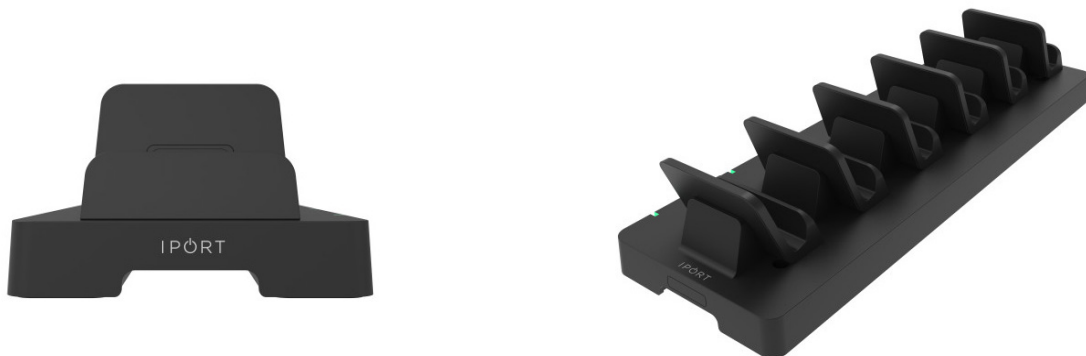

### CONNECT DOCK FOR SIX CONNECT IOS DEVICES AND PAYMENT PROCESSORS

With our all-new comprehensive selection of stationary and removable CONNECT solutions, we introduce next-level charging technology that can simultaneously charge multiple iOS devices and Payment Processors at the same time.

## MULTIDOCK

CONNECT Multidock 6 is a unique and powerful high density charging solution. Quickly and easily dock up to 6 Connect Cases for iOS devices using the integrated magnetic alignment system. Multidock simultaneously charges up to 6 devices, each with its own 5V 3A power source. Convenient LEDs indicate charging and readiness status. Multidock is designed to fit on shallow shelves and can also fit within a standard 19-inch rack on a rack shelf. The Multidock foot is designed to allow liquid spills to pass underneath the dock without interrupting function and the entire Multidock can be secured to a desk or table with the provided through holes and mounting screws. Individual Multidock modules ensure that Multidock will be ready for future device form-factors.

## DIMENSIONS

DEPTH: 17.24" (43.79 CM)

HEIGHT: 3.50" (8.9 CM)

WIDTH: 5.51" (14.0 CM)

WEIGHT: 4.81 LBS. (2.18 KG)

SKU: 72308

MSRP: \$500