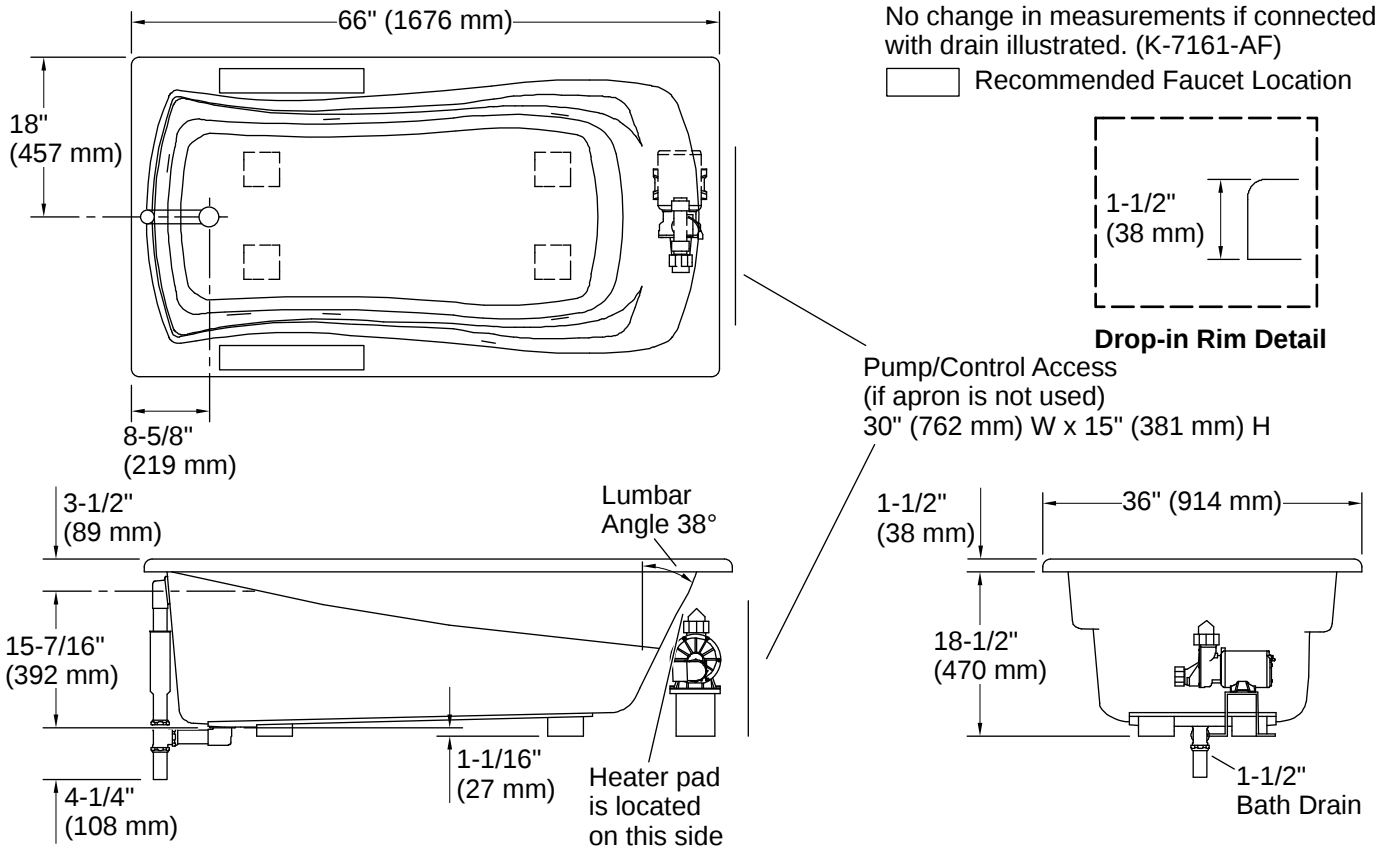

Installation

- Reversible drain
- Drop-in

Installation Notes

Install this product according to the installation instructions.

Measure your actual product for rough-in details.

The hot water supply should be 70% of the capacity of the bath or greater. Installations will vary.

If installing a rim-mount faucet, make sure there is no interference above or below the deck before drilling any holes.