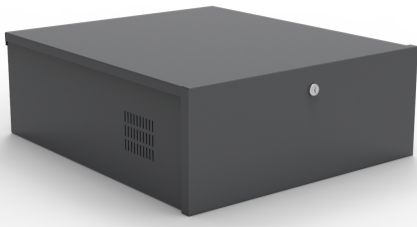

LN-SHELF-V

Lockbox security box, size is 21*24*8", steel cover , fan and bolts included. packing with 4 hard fixed white foam protection. PE bag with the product . put in outer carton box for shipping . The 2*inner carton put into one outer carton. The inner carton and outer carton quality is same.

Model	Desc
LN-SHELF-V 18*18*5 inch	Lockbox security box, size is 18*18*5", steel cover , fan and bolts included. packing with 4 hard fixed white foam protection. PE bag with the product . put in outer carton box for shipping . The 2*inner carton put into one outer carton. The inner carton and outer carton quality is same.
LN-SHELF-V 21*24*8 inch	Lockbox security box, size is 21*24*8", steel cover , fan and bolts included. packing with 4 hard fixed white foam protection. PE bag with the product . put in outer carton box for shipping . The 2*inner carton put into one outer carton. The inner carton and outer carton quality is same.