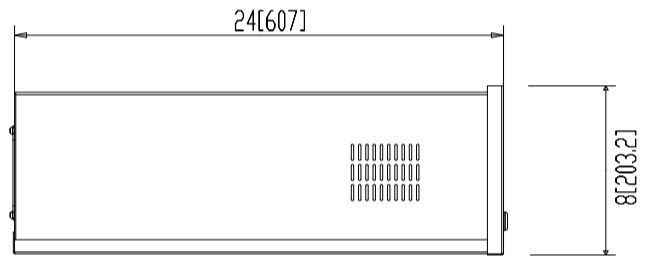

LN-SHELF-V

Lockbox security box, size is 21*24*8", steel cover , fan and bolts included. packing with 4 hard fixed white foam protection. PE bag with the product . put in outer carton box for shipping . The 2*inner carton put into one outer carton. The inner carton and outer carton quality is same.

Model	Desc
LN-SHELF-V 18*18*5 inch	Lockbox security box, size is 18*18*5", steel cover , fan and bolts included. packing with 4 hard fixed white foam protection. PE bag with the product . put in outer carton box for shipping . The 2*inner carton put into one outer carton. The inner carton and outer carton quality is same.
LN-SHELF-V 21*24*8 inch	Lockbox security box, size is 21*24*8", steel cover , fan and bolts included. packing with 4 hard fixed white foam protection. PE bag with the product . put in outer carton box for shipping . The 2*inner carton put into one outer carton. The inner carton and outer carton quality is same.