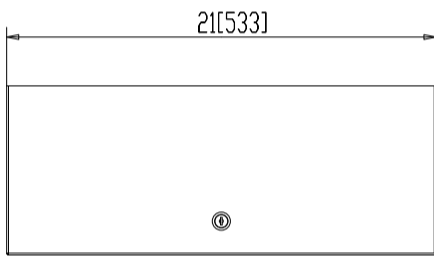

LN-SHELF-V

Lockbox security box, size is 21*24*8", steel cover , fan and bolts included. packing with 4 hard fixed white foam protection. PE bag with the product . put in outer carton box for shipping . The 2*inner carton put into one outer carton. The inner carton and outer carton quality is same.

Model	Desc
LN-SHELF-V 18*18*5 inch	Lockbox security box, size is 18*18*5", steel cover , fan and bolts included. packing with 4 hard fixed white foam protection. PE bag with the product . put in outer carton box for shipping . The 2*inner carton put into one outer carton. The inner carton and outer carton quality is same.
LN-SHELF-V 21*24*8 inch	Lockbox security box, size is 21*24*8", steel cover , fan and bolts included. packing with 4 hard fixed white foam protection. PE bag with the product . put in outer carton box for shipping . The 2*inner carton put into one outer carton. The inner carton and outer carton quality is same.