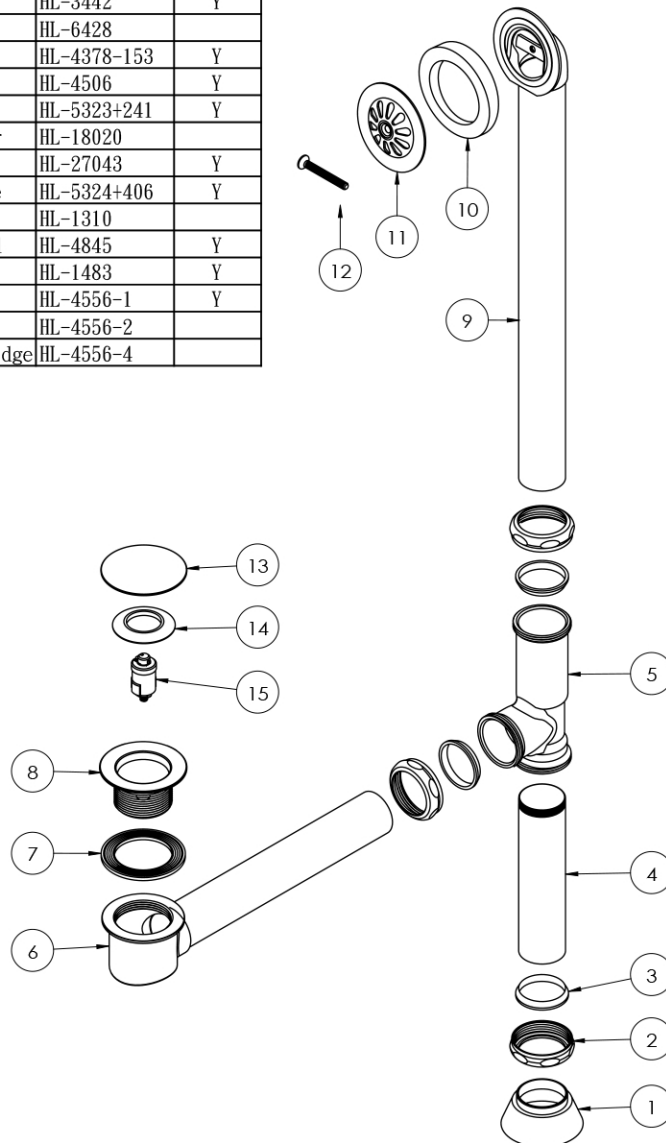

## Pop up Clawfoot Tub Drain

Part No: 122POP2-

No.	Part Name	Part No.	FINISH
1	Escutcheon	HL-4493	Y
2	Nut	HL-3442	Y
3	Sleeve	HL-6428	
4	Tail piece	HL-4378-153	Y
5	3 Way tee	HL-4506	Y
6	Bottom pipe	HL-5323+241	Y
7	Rubber washer	HL-18020	
8	Drain grid	HL-27043	Y
9	Overflow pipe	HL-5324+406	Y
10	Spong washer	HL-1310	
11	Overflow grid	HL-4845	Y
12	Screw	HL-1483	Y
13	Pop up Plate	HL-4556-1	Y
14	Rubber seal	HL-4556-2	
15	Pop up cartridge	HL-4556-4	

Note: Rough-in dimensions may vary +/- 1/2" and are subject to change. No responsibility is assumed by Maidstone.