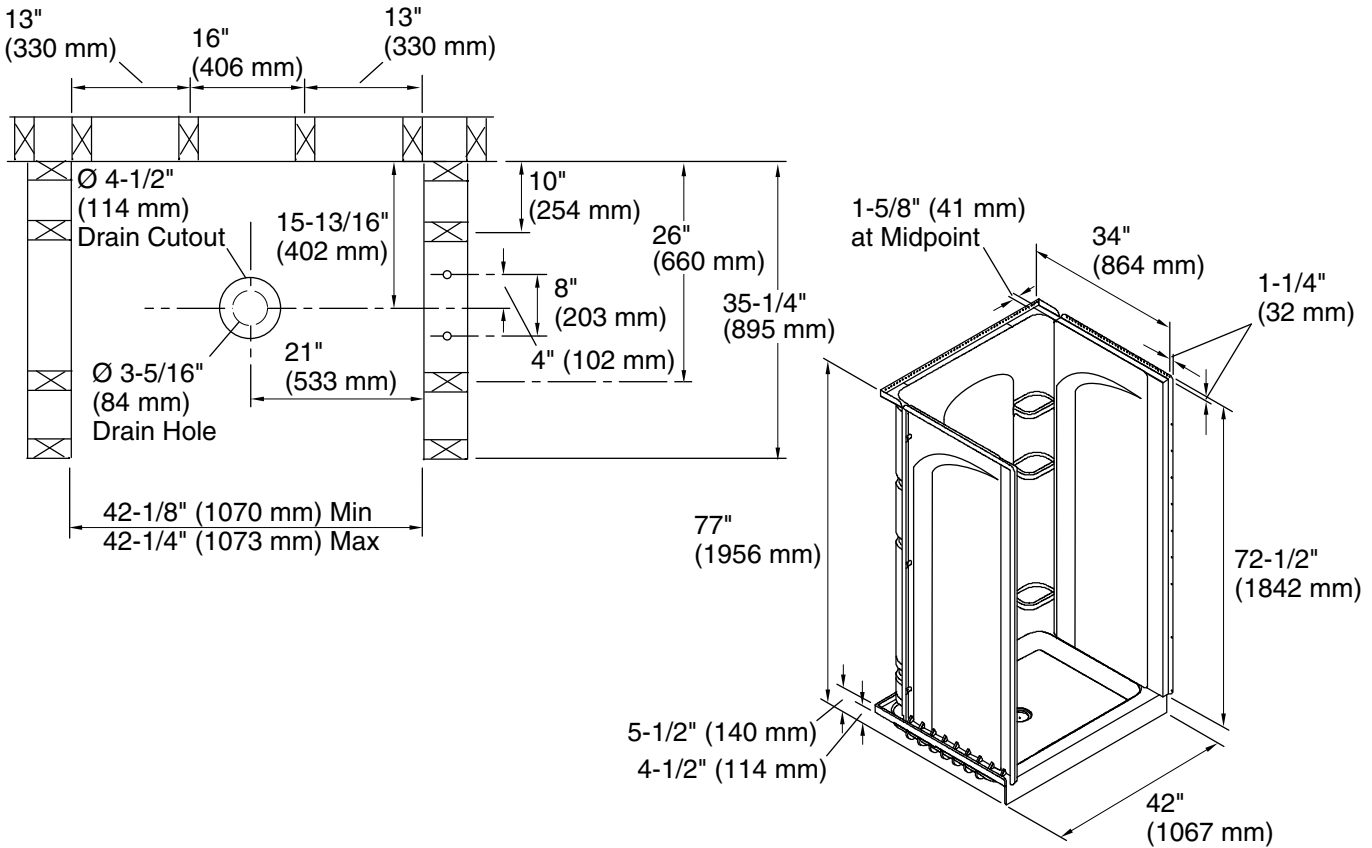

Ensemble™ Curve

42" x 34" Vikrell® shower, center drain
72210100

Features

- 4-1/2" (114 mm) threshold
- Durable high-gloss finish
- Three-piece tongue-and-groove walls with snap-together installation
- Convenient shelves, shaving ledge/footrest

For the most current Specification Sheet, go to www.sterlingplumbing.com.

6-24-2025 20:58 - US/CA

Technical Information

All product dimensions are nominal.

Drain location:	Center
Minimum flat for door:	3" (76 mm)
Maximum door height:	70-1/2" (1791 mm)
Maximum door width:	38-5/8" (981 mm)