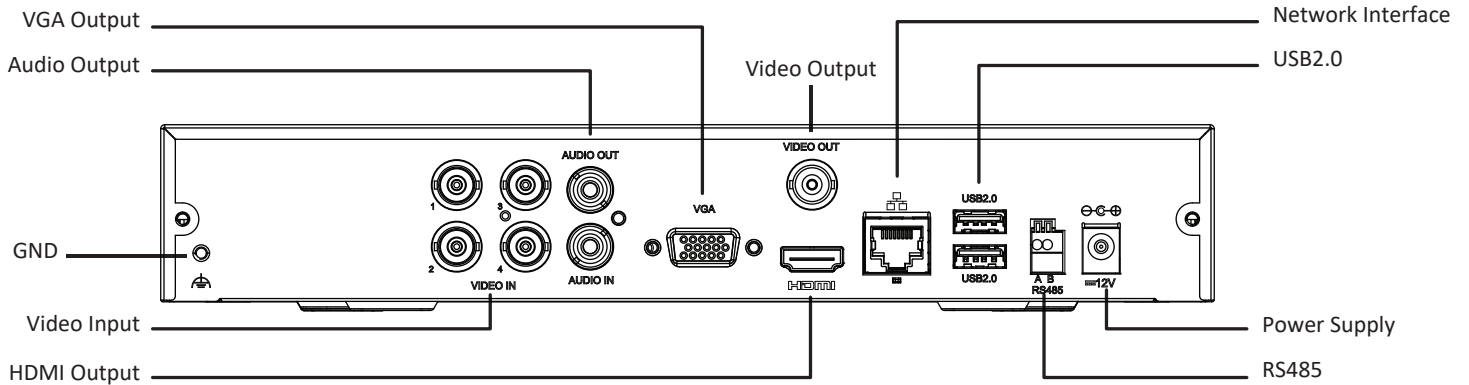

Rear Panel - DVR4