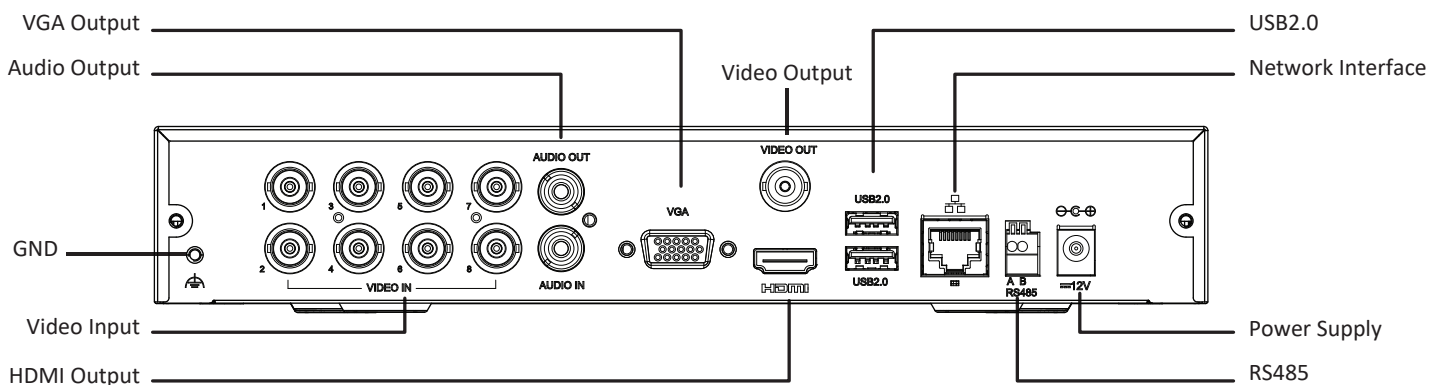

Rear Panel - DVR8

Warranty

All Illumivue products come with a 3-year limited liability warranty. This warranty includes parts and labor repairs on all components found to be defective in material or workmanship under normal conditions of use. This warranty shall not apply to products which have been abused, modified, or disassembled. Warranty items only by authorized resellers. Warranty not eligible for products purchased through non-authorized online sellers.

A product that fails under conditions other than those covered will be repaired at the current price of parts and labor in effect at the time of repair. Such repairs are warranted for 90 days from the date of reshipment to the buyer. If the unit is delivered by mail, customers agree to insure the unit or assume the risk of loss or damage in transit. Under no circumstances will a unit be accepted without a return authorization number. The warranty is in lieu of all other warranties expressed or implied, including without limitations, any other implied warranty or fitness or merchantability for any particular purpose, all of which are expressly disclaimed. Proof of sale may be required in order to claim warranty.