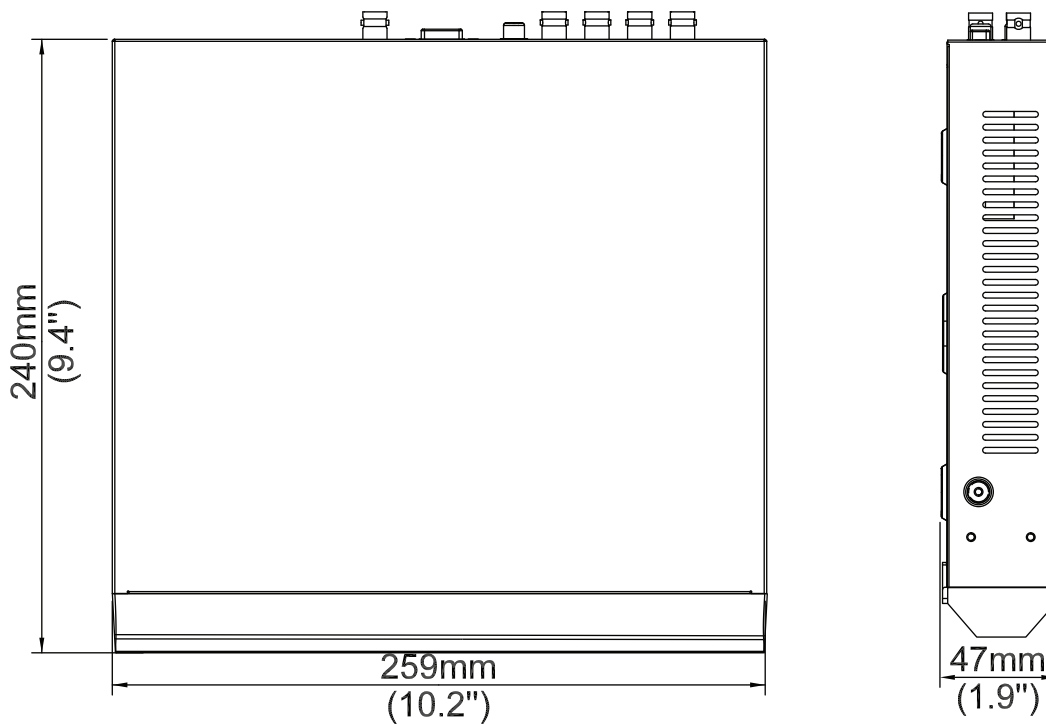

Capacity	Up to 6TB for each HDD
External Interface	
Network Interface	1 RJ45 10M/100M self-adaptive Ethernet Interface
USB Interface	Rear panel: 2 x USB2.0
Serial Interface	1 x RS485
General	
Power Supply	12V DC Power Consumption: ≤ 8 W( without HDD )
Working Environment	-10°C ~ + 55°C ( +14°F ~ +131°F ), Humidity ≤ 90% RH(non-condensing)
Dimensions(W×D×H)	260mm ×240mm× 46mm (10.2" × 9.4"×1.8")
Weight ( without HDD )	≤1.1 Kg ( 4.19lb )

## Dimensions