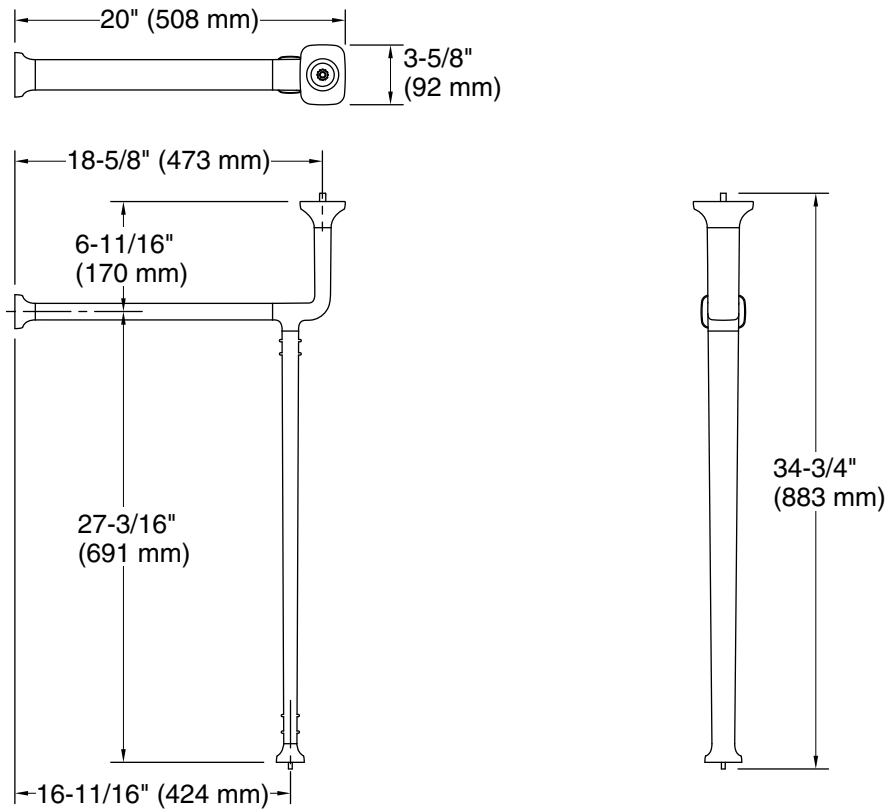

KALLISTA

Per Se® by KALLISTA
Console Leg
P77618-00

Technical Information

All product dimensions are nominal.

Material: Brass, Zinc