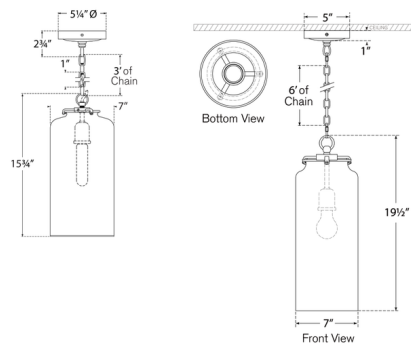

Description

With its tall slim profile, the Katie Cylinder Pendant adds a sophisticated touch to your space. Its shade is available in clear or seeded glass for a bright aesthetic, or white glass for a diffused light. Whether placed in multiples over a kitchen island or individually over a small dining table, the Katie creates a welcoming environment with its warm ambient glow.

Shown in polished nickel / clear

Specifications

COLOR	Clear
BODY FINISH	Polished Nickel
WATTAGE	75W
DIMMER	Standard 120V
DIMENSIONS	7"W x 15.75"H
BULB NOT INCLUDED	1 x A19/Medium (E26)/75W/120V Incandescent
OTHER BULB OPTIONS	1 x A19/Medium (E26)/120V LED