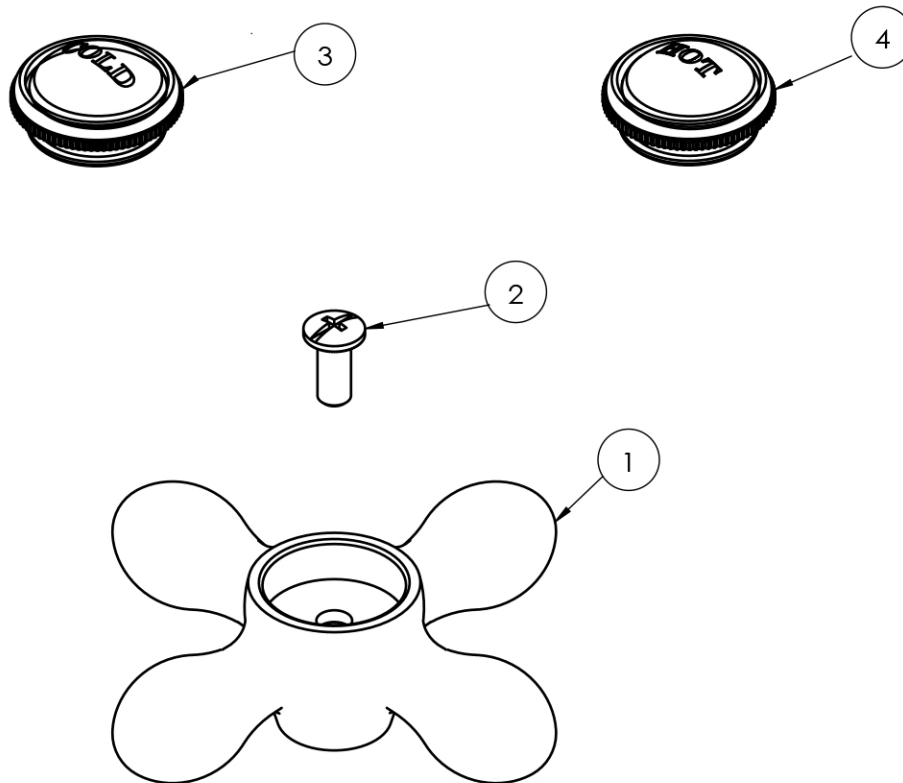

MAIDSTONE

www.MaidstoneSupply.com

Bathroom Sink Faucet Body

Part No: 124-WS10-B-

No.	Part Name	Part No.	FINISH
1	Aerator housing	HL-3016-7	Y
2	Flow regulator	HL-3102-6	
3	Rubber washer	HL-1866	
4	Rubber washer	HL-1859	
5	Metal washer	HL-1882	
6	Lock nut	HL-3402	
7	Connect Tee	HL-V4529	
8	Hot cartridge	HL-V162L21-32TH	
9	Escutcheon	HL-4465	Y
10	Lock nut	HL-3453	
11	Plastic washer	HL-1876	
12	Sleeve	HL-4301	
13	Cold Cartridge	HL-V162L21-32TC	
14	Valve body with hose	HL-V4562+S	
15	Hose	HL-V5032	
16	Stopper	HL-4534-STP	Y
17	Pop up cartridge	HL-4534-POP	
18	Drain body	HL-4534-BD	Y
19	Spout	HL-V711-SPT	Y

Note: Rough-in dimensions may vary +/- 1/2" and are subject to change. No responsibility is assumed by Maidstone.

MAIDSTONE

www.MaidstoneSupply.com

Metal Cross Handles

Part No: MCH-

No.	Part Name	Part No.	FINISH
1	Handle	HL-2365	Y
2	Screw	HL-1405	
3	Index - cold	HL-2514-C	Y
4	Index - hot	HL-2514-H	Y

Note: Rough-in dimensions may vary +/- 1/2" and are subject to change. No responsibility is assumed by Maidstone.