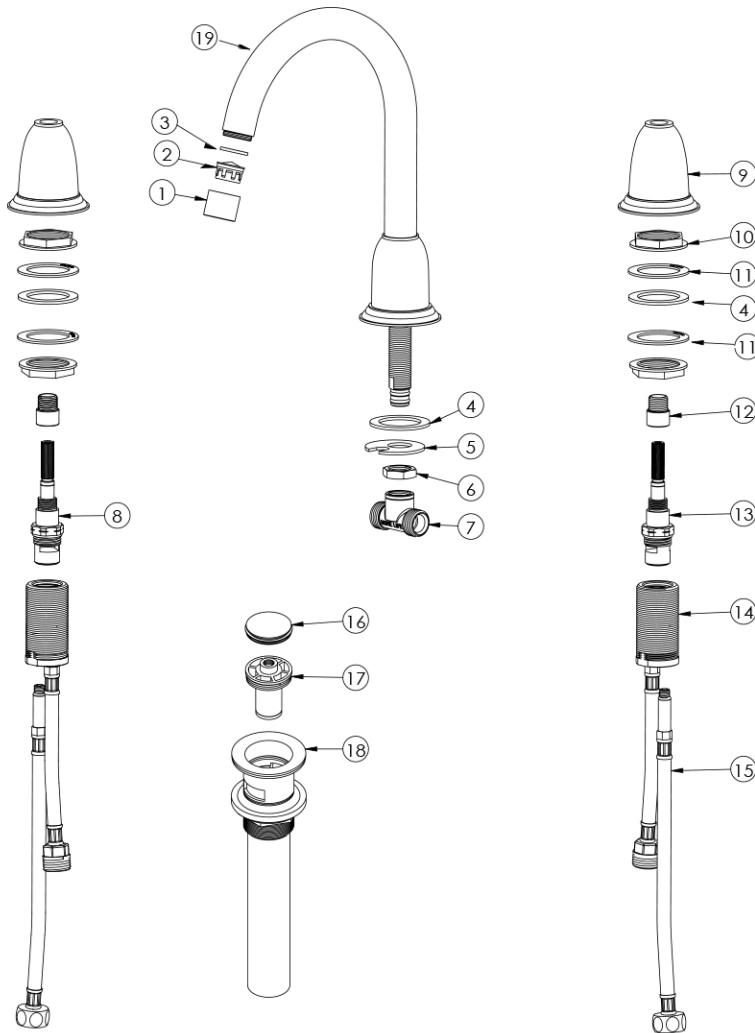

MAIDSTONE

www.MaidstoneSupply.com

Bathroom Sink Faucet Body

Part No: 124-WS10-B-

No.	Part Name	Part No.	FINISH
1	Aerator housing	HL-3016-7	Y
2	Flow regulator	HL-3102-6	
3	Rubber washer	HL-1866	
4	Rubber washer	HL-1859	
5	Metal washer	HL-1882	
6	Lock nut	HL-3402	
7	Connect Tee	HL-V4529	
8	Hot cartridge	HL-V162L21-32TH	
9	Escutcheon	HL-4465	Y
10	Lock nut	HL-3453	
11	Plastic washer	HL-1876	
12	Sleeve	HL-4301	
13	Cold Cartridge	HL-V162L21-32TC	
14	Valve body with hose	HL-V4562+S	
15	Hose	HL-V5032	
16	Stopper	HL-4534-STP	Y
17	Pop up cartridge	HL-4534-POP	
18	Drain body	HL-4534-BD	Y
19	Spout	HL-V711-SPT	Y

Note: Rough-in dimensions may vary +/- 1/2" and are subject to change. No responsibility is assumed by Maidstone.

MAIDSTONE

www.MaidstoneSupply.com

Metal Cross Handles

Part No: MCH-

No.	Part Name	Part No.	FINISH
1	Handle	HL-2365	Y
2	Screw	HL-1405	
3	Index - cold	HL-2514-C	Y
4	Index - hot	HL-2514-H	Y

Note: Rough-in dimensions may vary +/- 1/2" and are subject to change. No responsibility is assumed by Maidstone.