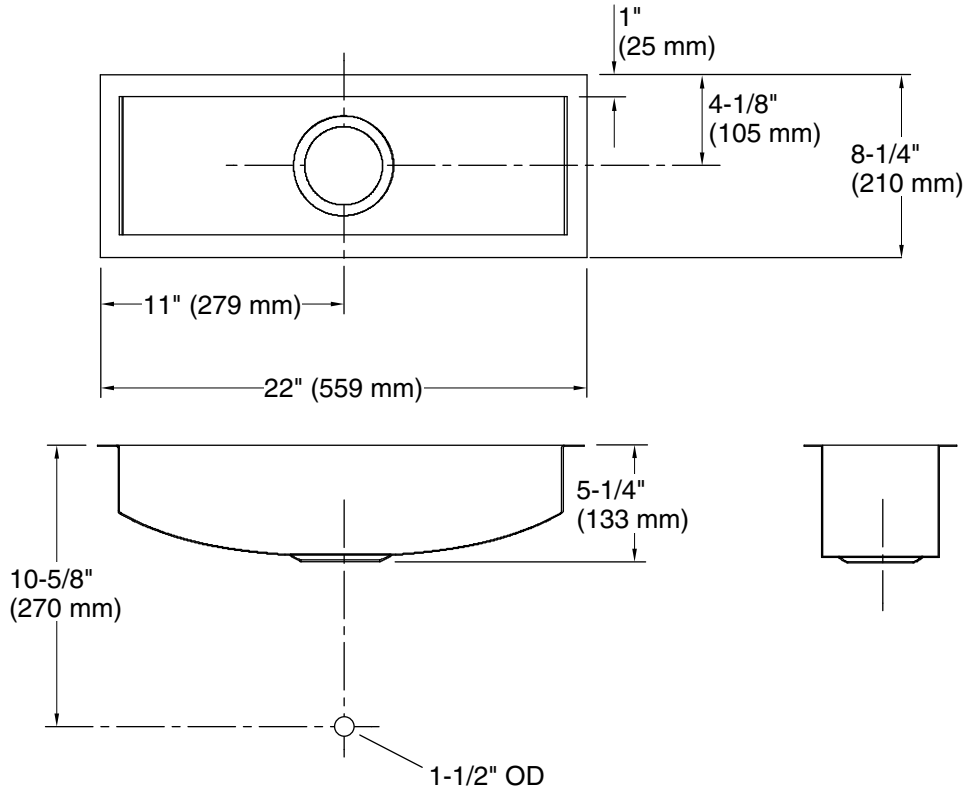

Undertone® Trough

22" undermount single-bowl kitchen sink
K-3154

Features

- 27" (686 mm) minimum base cabinet width
- Single bowl
- 4-7/8" (124 mm) depth
- Includes installation hardware, wire storage basket, and wire rack

For the most current Specification Sheet, go to www.kohler.com USA or www.kohler.ca Canada

8-26-2025 22:14 - US/CA

THE BOLD LOOK
OF **KOHLER**®

Technical Information

All product dimensions are nominal.

Basin configuration: Single Bowl

Min. base cabinet width: 24" (610 mm)

Bowl area (Only):
 Length: 20" (508 mm)
 Width: 6-1/4" (159 mm)
 Bowl depth: 4-7/8" (124 mm)
 Water depth: 4-7/8" (124 mm)

With overflow: Yes

Drain hole: 3-5/8" (92 mm)