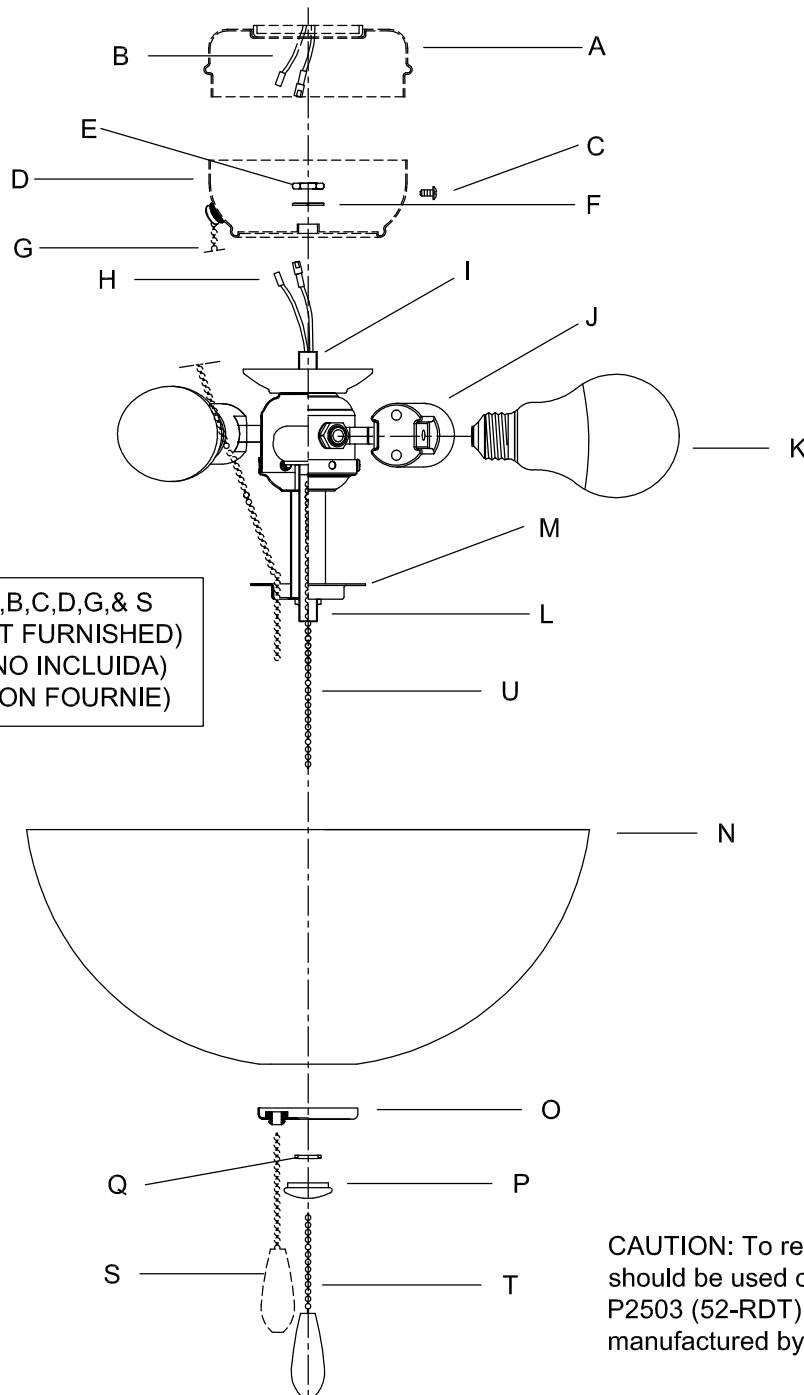

CAUTION: Read instructions carefully and turn electricity off at main circuit breaker panel before beginning installation.

2650-XXXWB

WARNING - If any Special Control Devices are used with this Fixture, Follow the Instructions Carefully to assure full compliance with N.E.C. requirements. If there are any questions, contact a Qualified Electrical Contractor.

CAUTION - All glass is fragile, use care when handling lamp(s) or other glass components.

WARNING - This product contains chemicals known to the State of California to cause cancer, birth defects and /or other reproductive harm. Thoroughly wash hands after installing, handling, cleaning, or otherwise touching this product.

A,B,C,D,G,& S
(NOT FURNISHED)
(NO INCLUIDA)
(NON FOURNIE)