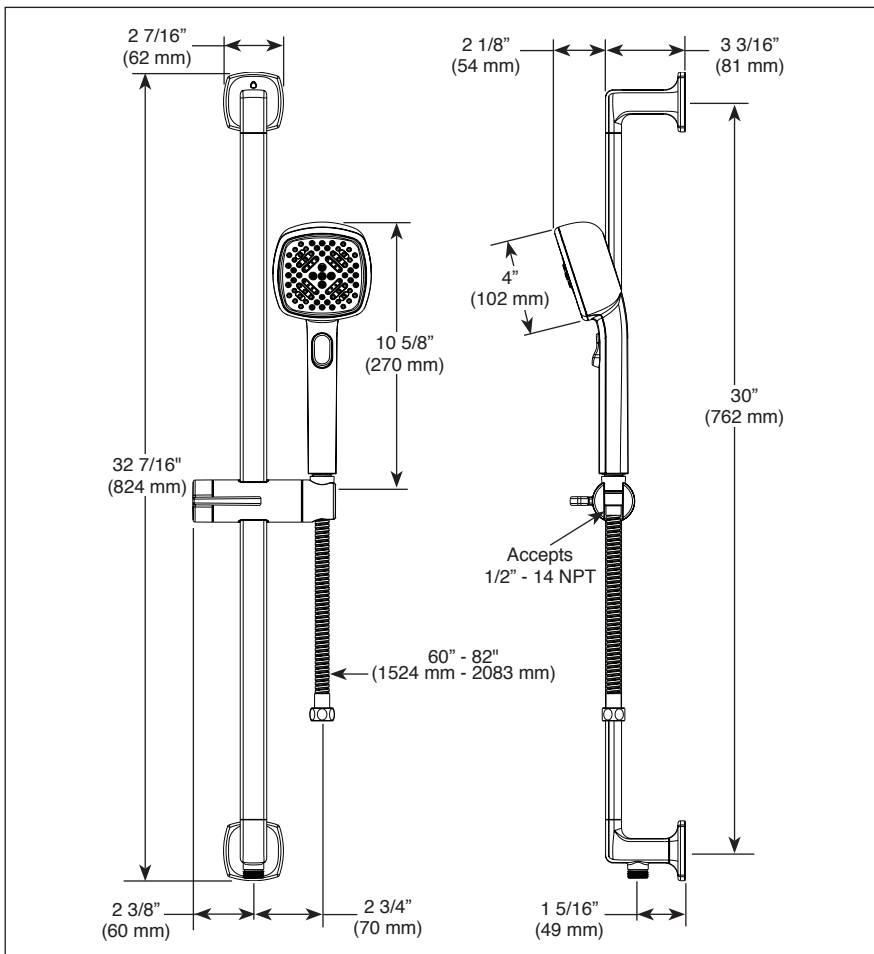

BRIZO®

HAND SHOWER W/ SLIDE BAR

- Allaria™ Bath Collection
- 4-Function Hand Shower

FEATURES:

- Touch-Clean® Spray Holes

STANDARD SPECIFICATIONS:

- Max flow rate 1.75 gpm @ 80 psi, 6.6 L/min @ 550 kPa
- Wall bar with adjustable slide (allows for adjustable shower height). Not to be used as a grab bar.
- 60" - 82" (1524 mm - 2083 mm) stretchable finished metal hose
- Wall bar includes integrated elbow for hose connection
- Integrated elbow has standard 1/2"-14 NPT supply fitting
- Certified dual check valves
- 4 spray settings: Cascade, Full Spray, Shampoo Spray and Pause. Pause is a non-positive shut-off.

▲ Designate finish suffix

COMPLIES WITH:

- ASME A112.18.1 / CSA B125.1 ♦
- EPA WaterSense®

♿ ICC/ANSI A117.1

- ♦ Your Brizo hand shower incorporates a backflow protection system that has been tested to be in compliance with ASME A112.18.3 and ASME A112.18.1/CSA B125.1. It incorporates two certified check valves in series, which operate independently and are integral, non-serviceable parts of the wand assembly.