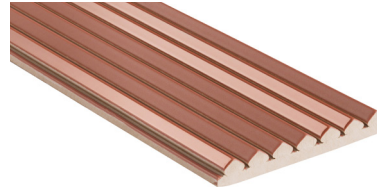

## **Enhance™ Collection**

Ribbella™ 3D grooved extruded porcelain wall tile was inspired by geometric and minimalist lines with an Art Deco flair. These tiles feature delicate grooves that create a sense of movement, bringing life and dynamism to walls. The high gloss on select grooves enhances the visual effect, playing beautifully with light and shadow to add depth and dimension. Available in five design-forward colors, this collection will transform any space into a work of art.

**RIBBELLA™**  
*Extruded Porcelain*

Brick

Charcoal

Forest

Ivory

White

AVAILABLE FOR ALL  
COLORS AND SIZES

\*Ribbella features a distinctive design where sections of the tile have a higher gloss, creating a striking offset appearance. When installed, the tiles will be perfectly aligned, but the varying gloss levels will give the illusion of misalignment, enhancing the aesthetic.