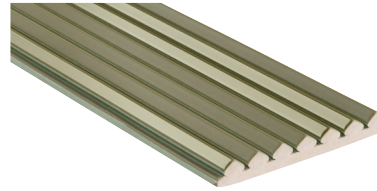

## **Enhance™ Collection**

Ribbella™ 3D grooved extruded porcelain wall tile was inspired by geometric and minimalist lines with an Art Deco flair. These tiles feature delicate grooves that create a sense of movement, bringing life and dynamism to walls. The high gloss on select grooves enhances the visual effect, playing beautifully with light and shadow to add depth and dimension. Available in five design-forward colors, this collection will transform any space into a work of art.

**RIBBELLA™**  
*Extruded Porcelain*

Brick

Charcoal

Forest

Ivory

White

AVAILABLE FOR ALL  
COLORS AND SIZES

\*Ribbella features a distinctive design where sections of the tile have a higher gloss, creating a striking offset appearance. When installed, the tiles will be perfectly aligned, but the varying gloss levels will give the illusion of misalignment, enhancing the aesthetic.