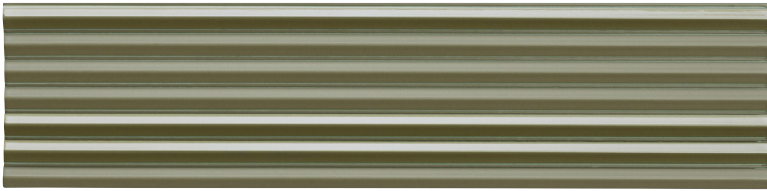

## **Enhance™ Collection**

Ribbella™ 3D grooved extruded porcelain wall tile was inspired by geometric and minimalist lines with an Art Deco flair. These tiles feature delicate grooves that create a sense of movement, bringing life and dynamism to walls. The high gloss on select grooves enhances the visual effect, playing beautifully with light and shadow to add depth and dimension. Available in five design-forward colors, this collection will transform any space into a work of art.

**RIBBELLA™**  
*Extruded Porcelain*

Brick

Charcoal

Forest

Ivory

White

AVAILABLE FOR ALL  
COLORS AND SIZES

\*Ribbella features a distinctive design where sections of the tile have a higher gloss, creating a striking offset appearance. When installed, the tiles will be perfectly aligned, but the varying gloss levels will give the illusion of misalignment, enhancing the aesthetic.

Sizes					
	4" x 15" 3.93" x 15.35"				
Thickness	12mm				
Grout Joint Recommendation	Check Website				
Testing	Breaking Strength C648	Chemical Resistance C650	Water Absorption C373	Scratch Hardness MOHS	Shade Variation Rating
Results*	Check Website	Check Website	Check Website	Check Website	Check Website