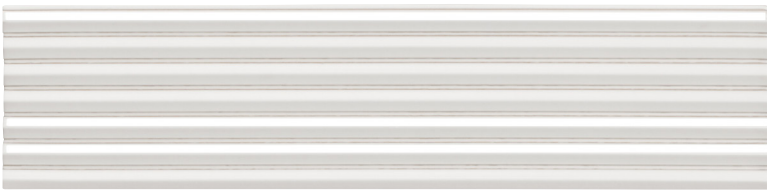

## **Enhance™ Collection**

Ribbella™ 3D grooved extruded porcelain wall tile was inspired by geometric and minimalist lines with an Art Deco flair. These tiles feature delicate grooves that create a sense of movement, bringing life and dynamism to walls. The high gloss on select grooves enhances the visual effect, playing beautifully with light and shadow to add depth and dimension. Available in five design-forward colors, this collection will transform any space into a work of art.

**RIBBELLA™**  
*Extruded Porcelain*

Brick

Charcoal

Forest

Ivory

White

AVAILABLE FOR ALL  
COLORS AND SIZES

\*Ribbella features a distinctive design where sections of the tile have a higher gloss, creating a striking offset appearance. When installed, the tiles will be perfectly aligned, but the varying gloss levels will give the illusion of misalignment, enhancing the aesthetic.

Sizes					
	4" x 15" 3.93" x 15.35"				
Thickness	12mm				
Grout Joint Recommendation	Check Website				
Testing	Breaking Strength C648	Chemical Resistance C650	Water Absorption C373	Scratch Hardness MOHS	Shade Variation Rating
Results*	Check Website	Check Website	Check Website	Check Website	Check Website