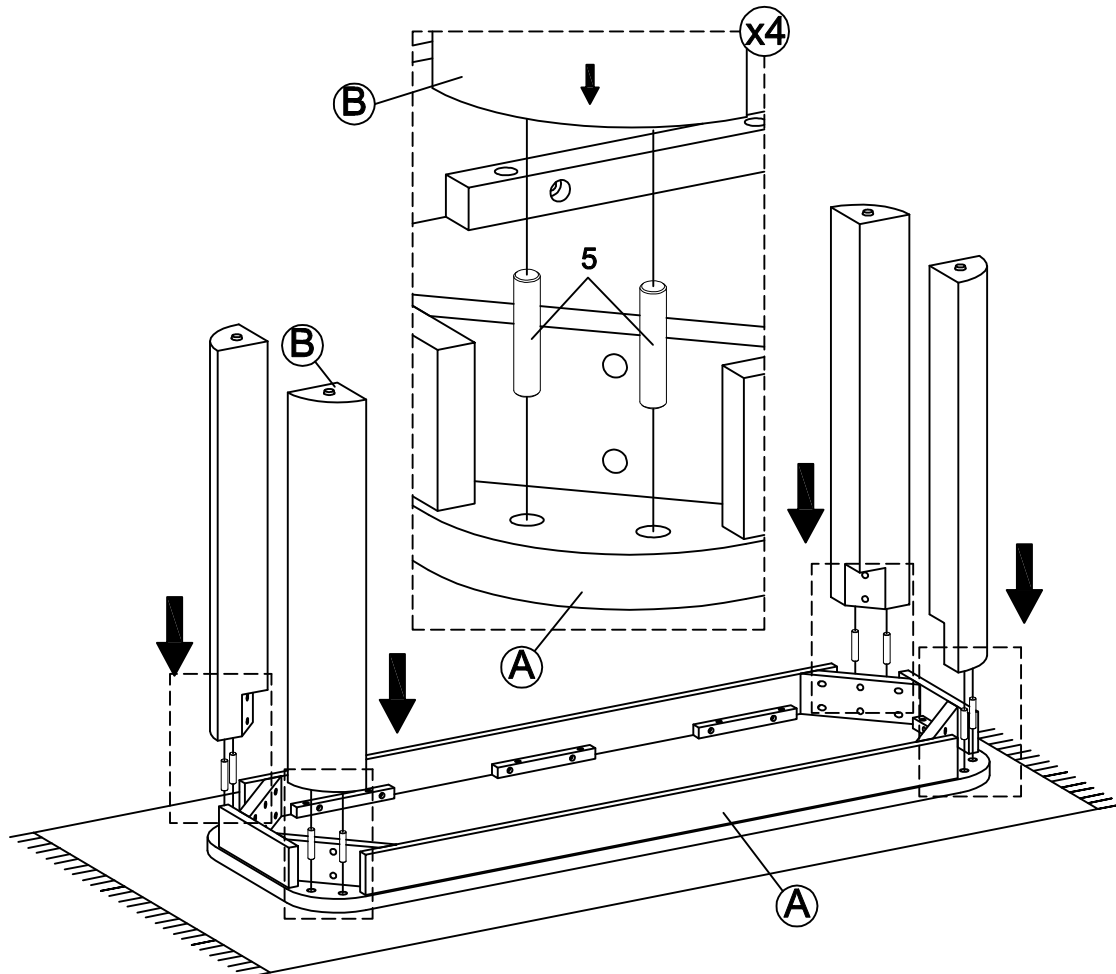

COSMO CONSOLE TABLE ASSEMBLY INSTRUCTIONS

PARTS PACKING CONFIGURATIONS

A.TOP
B.LEG

1PC
4PCS

HARDWARE KIT PACKED IN BOX

NO.	DESCRIPTION	IMAGE	Q'TY
1	ALLEN BOLT (5/16"x2-1/4")		8 PCS
2	LOCK WASHER (5/16")		8 PCS
3	FLAT WASHER (5/16")		8 PCS
4	ALLEN KEY (5mm)		1 PC
5	WOOD DOWEL (15x60mm)		8 PCS

FULLY ASSEMBLED

Step 1:

#5 (8)

COSMO CONSOLE TABLE ASSEMBLY INSTRUCTIONS

Step 2:

#1 (8)	#2 (8)	#3 (8)	#4 (1)
--------	--------	--------	--------

Step 3:

ASSEMBLY COMPLETE