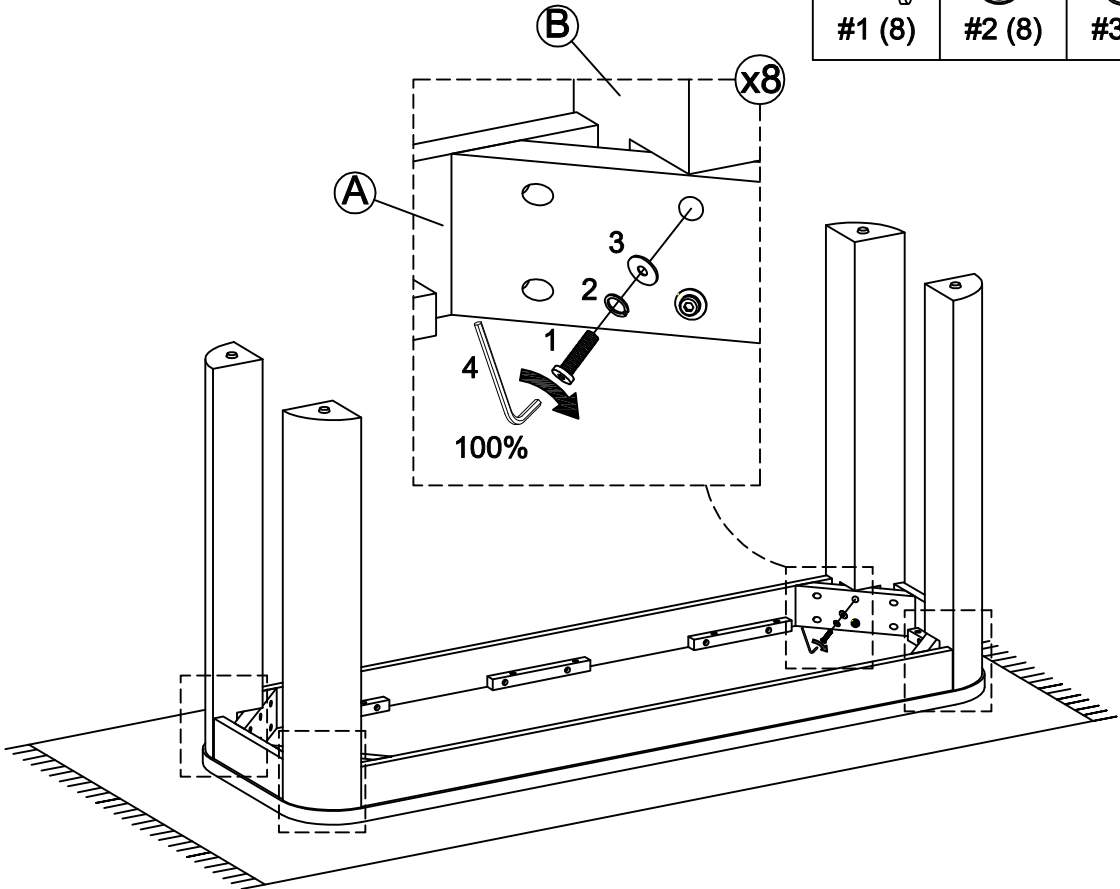

COSMO CONSOLE TABLE ASSEMBLY INSTRUCTIONS

PARTS PACKING CONFIGURATIONS

A.TOP
B.LEG

1PC
4PCS

HARDWARE KIT PACKED IN BOX

NO.	DESCRIPTION	IMAGE	Q'TY
1	ALLEN BOLT (5/16"x2-1/4")		8 PCS
2	LOCK WASHER (5/16")		8 PCS
3	FLAT WASHER (5/16")		8 PCS
4	ALLEN KEY (5mm)		1 PC
5	WOOD DOWEL (15x60mm)		8 PCS

FULLY ASSEMBLED

Step 1:

#5 (8)

COSMO CONSOLE TABLE ASSEMBLY INSTRUCTIONS

Step 2:

#1 (8)	#2 (8)	#3 (8)	#4 (1)
--------	--------	--------	--------

Step 3:

ASSEMBLY COMPLETE