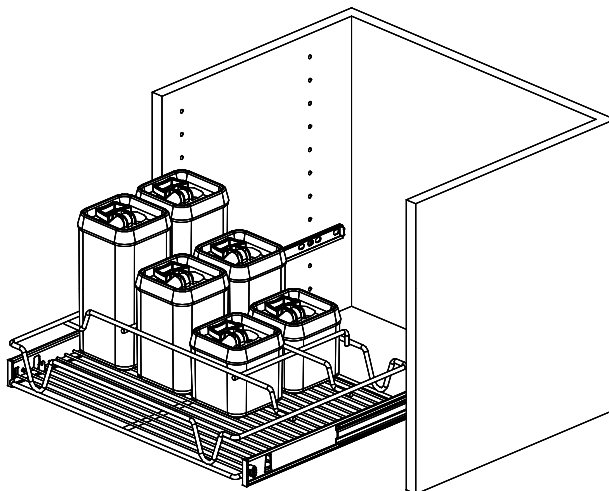

INSTALLATION INSTRUCTIONS

FOR STORAGE CONTAINER KIT (SCR021814C)

A*1pair	B*4pcs	C*4pcs	D*1pc	SC-B01*2pcs	SC-B02*2pcs	SC-B03*2pcs
						

Step 1: Screw part A runner to the partition

Step 2: Joint part D rack to runner

Step 3: Put containers to the rack. Finished.

12400 Earl Jones Way

Louisville, KY 40299

rev-a-shelf.com

Customer Service: 800-626-1126