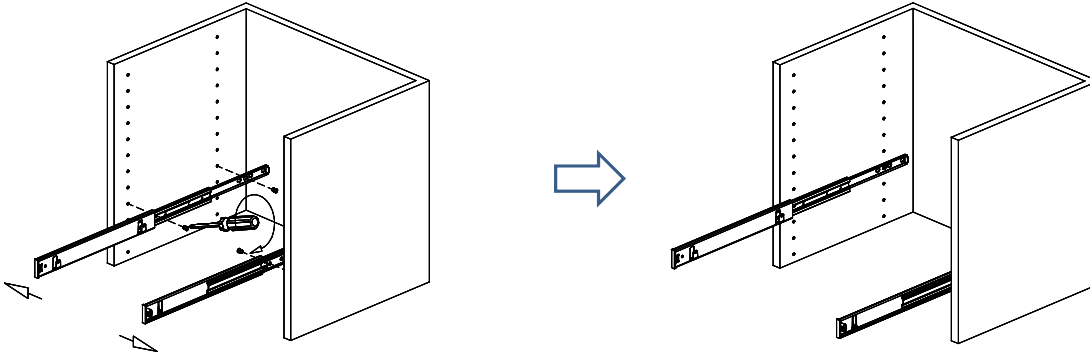

INSTALLATION INSTRUCTIONS

FOR STORAGE CONTAINER KIT (SCR021814C)

A*1pair	B*4pcs	C*4pcs	D*1pc	SC-B01*2pcs	SC-B02*2pcs	SC-B03*2pcs
						

Step 1: Screw part A runner to the partition

Step 2: Joint part D rack to runner

Step 3: Put containers to the rack. Finished.

12400 Earl Jones Way

Louisville, KY 40299

rev-a-shelf.com

Customer Service: 800-626-1126