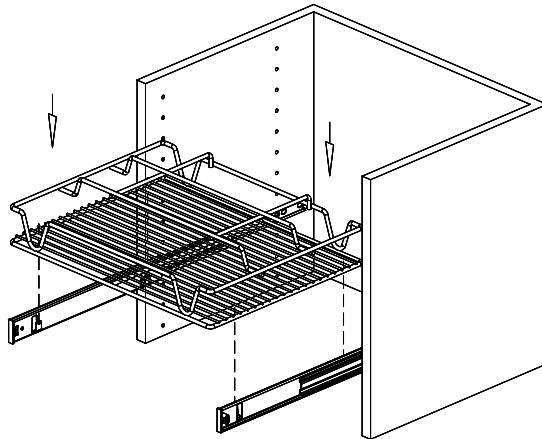

INSTALLATION INSTRUCTIONS

FOR STORAGE CONTAINER KIT (SCR021814C)

A*1pair	B*4pcs	C*4pcs	D*1pc	SC-B01*2pcs	SC-B02*2pcs	SC-B03*2pcs
						

Step 1: Screw part A runner to the partition

Step 2: Joint part D rack to runner

Step 3: Put containers to the rack. Finished.

12400 Earl Jones Way

Louisville, KY 40299

rev-a-shelf.com

Customer Service: 800-626-1126