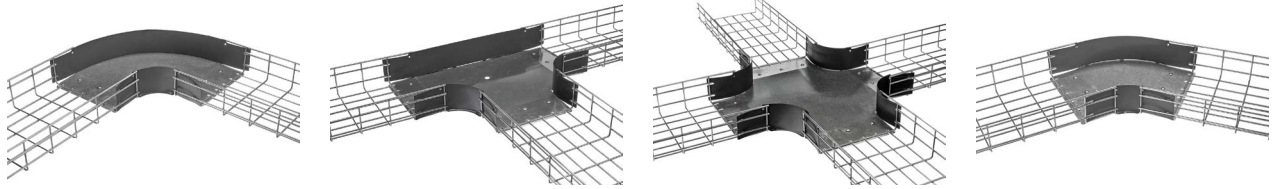

# Wire Basket Tray System

## Accessories for Wire Basket Tray, Preformed Fittings

### Features

- Labor and time savings
- Consistent installations
- For round and flat tray
- Steel pre-galvanized bases
- Interlocking polymer side walls
- Splicing hardware included
- Available with steel side walls