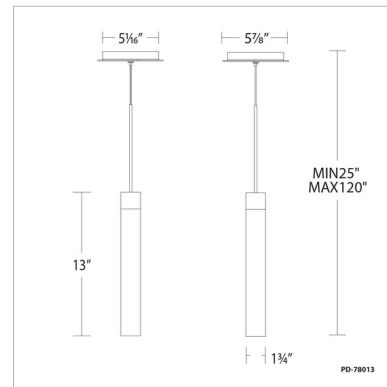

Lightology

lightology.com
866-954-4489
04-24-26

Project: _____
Company: _____
Location: _____ Fixture Type: _____
SPEC #: **MFR907602**
Approved On: _____ Approved By: _____

Minx Pendant By Modern Forms

Description

The Minx Pendant is an elegant approach to contemporary lighting. The reclaimed K5 crystals sparkle with brilliance and the long-lasting LEDs provide functional down lighting. Place a single Minx on the top of the stairs or multiple above a dining table. Title 24 and Non-Title 24 options available.

Specifications

COLOR	Crystal
BODY FINISH	Antique Nickel
WATTAGE	4W
DIMMER	Low Voltage Electronic
DIMENSIONS	1.75"W x 13"H
INTEGRATED LED MODULE	1 x LED/4W/120-277V LED
COUNTRY OF ORIGIN	China

Technical Information

LAMP LIFE	50000 hours
COLOR RENDERING	90 CRI
LAMP COLOR	3000K
LUMENS/WATT	63.00
LUMINOUS FLUX	252 lumens

Shown in antique nickel / crystal

CLICK TO VIEW PRODUCT

Notes: