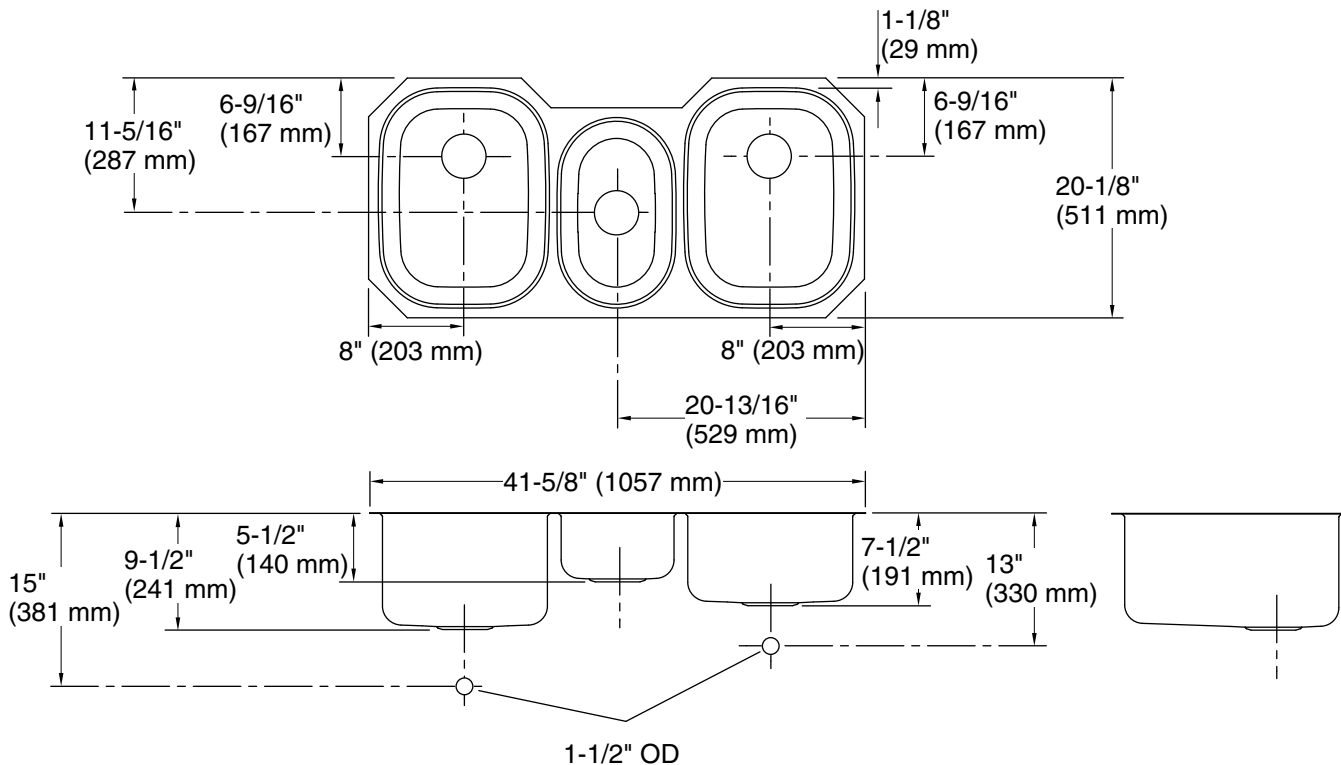

**Undertone®**  
41-3/4" undermount triple-bowl kitchen sink  
**K-3166**

**Features**

- 45" (1143 mm) minimum base cabinet width
- 9-1/2" depth left bowl, 5-1/2" depth center bowl, and 7-1/2" depth right bowl
- Rounded bowls
- Sink drain with strainer sold separately

## Technical Information

All product dimensions are nominal.

Basin configuration: Third Bowl

Min. base cabinet width: 45" (1143 mm)

Bowl area (Left): Length: 14" (356 mm)  
 Width: 18" (457 mm)  
 Bowl depth: 9-1/2" (241 mm)

Bowl area (Center): Length: 9" (229 mm)  
 Width: 15" (381 mm)  
 Bowl depth: 5-1/2" (140 mm)

Bowl area (Right): Length: 14" (356 mm)  
 Width: 18" (457 mm)  
 Bowl depth: 7-1/2" (191 mm)

Drain hole: 3-5/8" (92 mm)