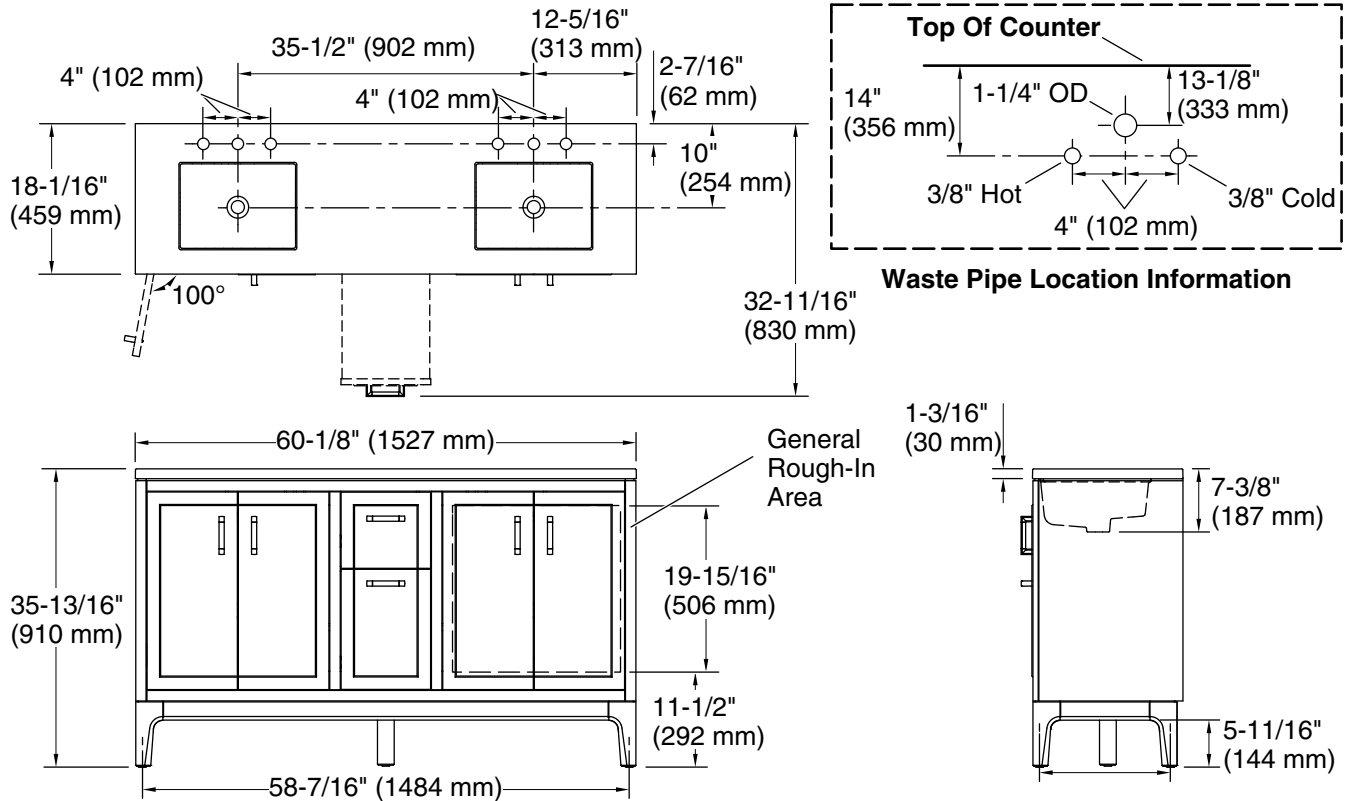

Features

- Set includes cabinet, precut quartz vanity top, sinks, legs, and cabinet hardware
- Two full-extension 12-3/4" (325 mm) drawers with soft-close side-mount slides
- Two 18" (457 mm) cabinet interior spaces provide ample storage
- Three-way adjustable slow-close door hinges for easy cabinet access
- Finish-matched cabinet interior offers generous clearance for plumbing
- Customize your storage with optional accessories such as floor liners, drawer organizers, and perfectly sized containers (sold separately)
- Brushed Nickel hardware included on the White and Atmos Grey vanities
- Coordinates with Pure White (PWH) quartz side splash (sold separately)
- Pure White (PWH) quartz vanity top adds beauty and long-lasting durability

Color	Code	Description
	0	White
	1WT	Mohair Grey

Technical Information

All product dimensions are nominal.

Lighting included: No

Notes

Install this product according to the installation instructions.