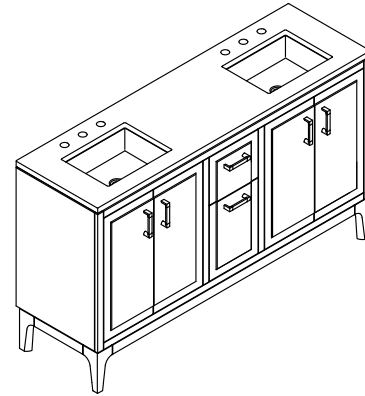

Features

- Set includes cabinet, precut quartz vanity top, sinks, legs, and cabinet hardware
- Two full-extension 12-3/4" (325 mm) drawers with soft-close side-mount slides
- Two 18" (457 mm) cabinet interior spaces provide ample storage
- Three-way adjustable slow-close door hinges for easy cabinet access
- Finish-matched cabinet interior offers generous clearance for plumbing
- Customize your storage with optional accessories such as floor liners, drawer organizers, and perfectly sized containers (sold separately)
- Brushed Nickel hardware included on the White and Atmos Grey vanities
- Coordinates with Pure White (PWH) quartz side splash (sold separately)
- Pure White (PWH) quartz vanity top adds beauty and long-lasting durability

Material

- Solid wood and moisture-resistant MDF
- Painted exterior
- Vitreous china sink
- Quartz vanity top

Installation

- Easy installation – no special tools required
- Separate vanity top makes for simplified installation

Required Products/Accessories

K-28265 Silestone® quartz 61" backsplash
K-33558 4" cabinet pull

Recommended Products/Accessories

K-25818 4" x 60" quartz backsplash
K-33556-ASB 24" x 70" linen tower
K-33557-ASB 24" x 28" wall cabinet
K-25819 4" x 17-1/4" quartz side splash