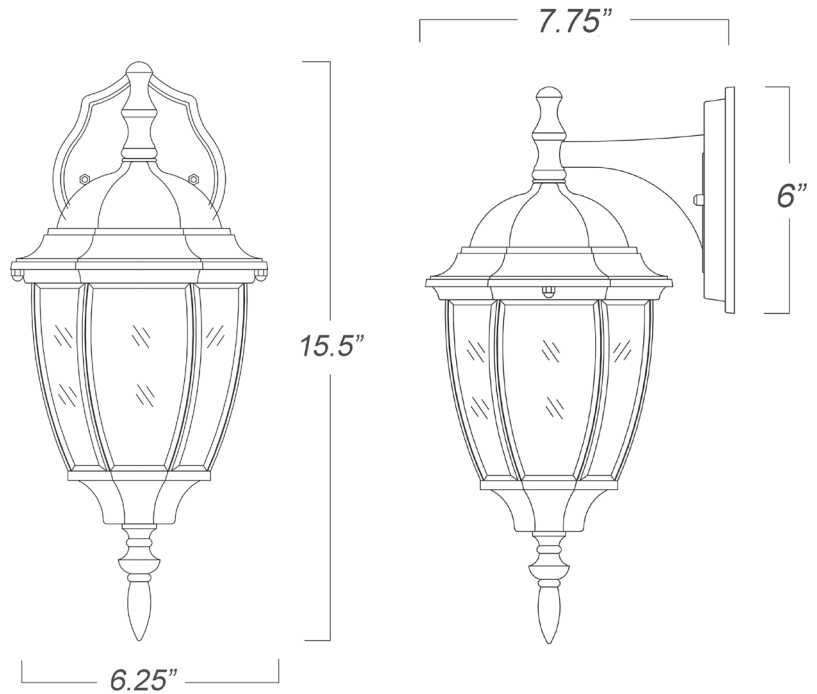

# 5010BK

## WEXFORD 1-LIGHT WALL LANTERN

<b>Description:</b>	Wexford 1-light wall lantern
<b>Finish:</b>	Matte black
<b>Dimensions:</b>	6-1/4" W x 15-1/2" H x 7-3/4" ext. Height on center: 3"
<b>Bulbs:</b>	1-100w medium
<b>Installed Weight:</b>	1.5 lbs.
<b>Certification:</b>	Wet location / c UL

<b>Material:</b>	Cast aluminum
<b>Shade:</b>	Glass
<b>Glass:</b>	Clear beveled
<b>Back Plate Dimensions:</b>	4-1/2" x 6"
<b>Chain/Wire:</b>	NA
<b>Additional Finishes:</b>	Burled walnut