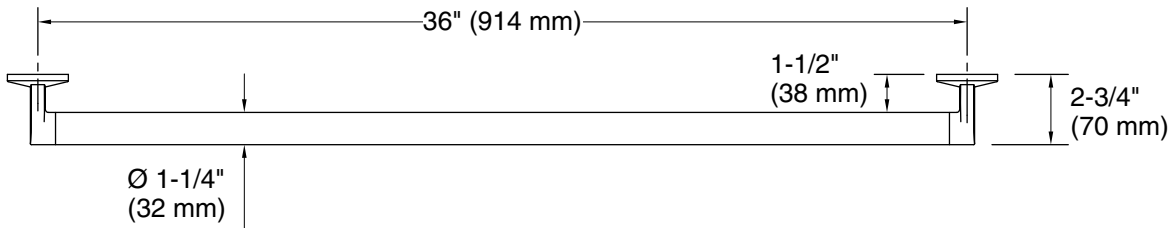

Features

- 36" (914 mm) bar
- Provides minimum 300 lb load capacity
- Coordinates with other products in the Components collection

Material

- Premium metal construction for durability and reliability
- KOHLER finishes resist corrosion and tarnishing

Technical Information

All product dimensions are nominal.

Material: Zinc, Stainless Steel

Notes

Install this product according to the installation instructions.

WARNING: Risk of personal injury. The wall plates on the grab bar must be mounted to a brace between the wall studs. This will ensure that the weight of the user is adequately supported.