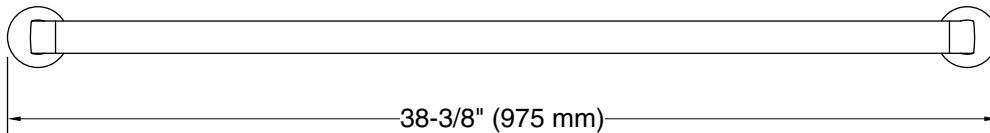

Features

- 36" (914 mm) bar
- Provides minimum 300 lb load capacity
- Coordinates with other products in the Components collection

Material

- Premium metal construction for durability and reliability
- KOHLER finishes resist corrosion and tarnishing

Technical Information

All product dimensions are nominal.

Material: Zinc, Stainless Steel

Notes

Install this product according to the installation instructions.

WARNING: Risk of personal injury. The wall plates on the grab bar must be mounted to a brace between the wall studs. This will ensure that the weight of the user is adequately supported.