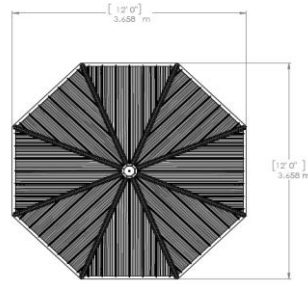

Yardistry Product Information Sheet

Unit Name Meridian 12' Octagon Gazebo
 Product # YM11924
 UPC 628222119241
 Set Up Dimensions 12' L x 12' W x 9'11" H
 Sold to Marketwide

Unique Features:

- Natural Cedar Stain
- Coffee Brown Aluminum Roofing
- 5 year limited warranty
- Arched gussets
- 5 1/2" Beams

Instructions Available In:

- English
- French
- Spanish

Unit Information

Peak Height:

9' 11.3" (3.03m)

Roof Dimensions:

• 12' 0" (3.6m) x 12' 0" (3.6m)

Outside Post Dimensions:

• 11' 3" (3.4m) x 11' 3" (3.4m)

Ground to bottom of beam:

• 6' 8.5" (2.04m)

Marker	Metric Dimension	Imperial Dimension
"A"	3.429 m	11'- 3"
"B"	1.421 m	4'- 7-15/16"
"C"	1.005 m	3'- 3-9/16"
"D"	3.716 m	12'- 2-5/16"