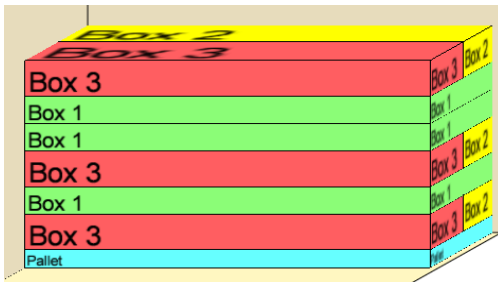

Pallet/Container Loading

Pallet Size: 90" L x 39" W x 49 1/4" H
Pallet Weight: 1669 lbs