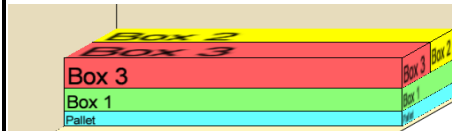

Ecommerce (Shipping Pre-Paid)

Pallet Size: 90" L x 39" W 19 1/4" H
Pallet Weight: 623 lbs