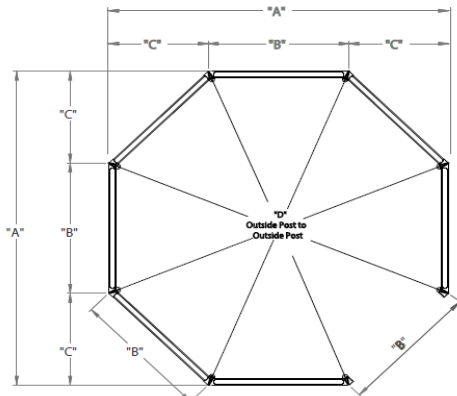

Yardistry Product Information Sheet

Unit Name Meridian 12' Octagon Gazebo
 Product # YM11924
 UPC 628222119241
 Set Up Dimensions 12' L x 12' W x 9'11" H
 Sold to Marketwide

Unique Features:

- Natural Cedar Stain
- Coffee Brown Aluminum Roofing
- 5 year limited warranty
- Arched gussets
- 5 1/2" Beams

Instructions Available In:

- English
- French
- Spanish

Unit Information

Peak Height:

9' 11.3" (3.03m)

Roof Dimensions:

• 12' 0" (3.6m) x 12' 0" (3.6m)

Outside Post Dimensions:

• 11' 3" (3.4m) x 11' 3" (3.4m)

Ground to bottom of beam:

• 6' 8.5" (2.04m)

Marker	Metric Dimension	Imperial Dimension
"A"	3.429 m	11'- 3"
"B"	1.421 m	4'- 7-15/16"
"C"	1.005 m	3'- 3-9/16"
"D"	3.716 m	12'- 2-5/16"

Pallet/Container Loading

Pallet Size: 90" L x 39" W x 49 1/4" H
Pallet Weight: 1669 lbs

Ecommerce (Shipping Pre-Paid)

Pallet Size: 90" L x 39" W 19 1/4" H
Pallet Weight: 623 lbs

Sold to
Marketwide