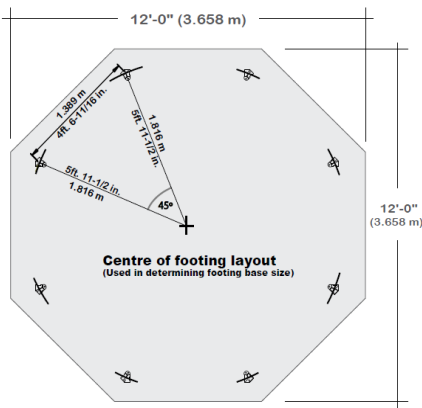

Yardistry Product Information Sheet

Unit Name Meridian 12' Octagon Gazebo
 Product # YM11924
 UPC 628222119241
 Set Up Dimensions 12' L x 12' W x 9'11" H
 Sold to Marketwide

Unique Features:

- Natural Cedar Stain
- Coffee Brown Aluminum Roofing
- 5 year limited warranty
- Arched gussets
- 5 1/2" Beams

Instructions Available In:

- English
- French
- Spanish

Unit Information

Peak Height:

9' 11.3" (3.03m)

Roof Dimensions:

• 12' 0" (3.6m) x 12' 0" (3.6m)

Outside Post Dimensions:

• 11' 3" (3.4m) x 11' 3" (3.4m)

Ground to bottom of beam:

• 6' 8.5" (2.04m)

Marker	Metric Dimension	Imperial Dimension
"A"	3.429 m	11'- 3"
"B"	1.421 m	4'- 7-15/16"
"C"	1.005 m	3'- 3-9/16"
"D"	3.716 m	12'- 2-5/16"

Pallet/Container Loading

Pallet Size: 90" L x 39" W x 49 1/4" H
Pallet Weight: 1669 lbs

Ecommerce (Shipping Pre-Paid)

Pallet Size: 90" L x 39" W 19 1/4" H
Pallet Weight: 623 lbs

Sold to
Marketwide