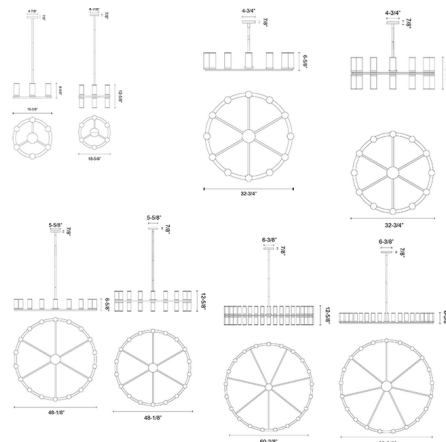

### Description

The Revolve Chandelier evokes the elegance of antique candle holders. Clear glass tubes are accented with metal rings and finished in Urban Bronze, Polished Nickel, or Natural Brass. Available in single and double light options four sizes with 6/12 lights, 12/24 lights, 18/36 lights, and 21/42 lights. Canopy: 4.8 inch diameter. UL listed. Note: 24 inch size not available in double or single option with Natural Brass or Urban Bronze finishes.

### Specifications

COLOR	Clear
BODY FINISH	Urban Bronze
WATTAGE	105W
DIMMER	Standard 120V
DIMENSIONS	60.1"W x 6.6"H
BULB NOT INCLUDED	21 x B11/Candelabra (E12)/5W/120V LED
OTHER BULB OPTIONS	21 x B10/Candelabra (E12)/120V LED 21 x B10/Candelabra (E12)/60W/120V Incandescent
COUNTRY OF ORIGIN	China