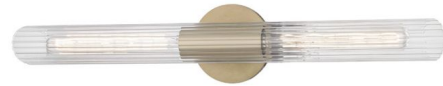

Lightology

lightology.com
866-954-4489
05-07-26

Project: _____

Company: _____

Location: _____ Fixture Type: _____

SPEC #: **MTZ575173**

Approved On: _____ Approved By: _____

Cecily Bathroom Vanity Light By Mitzi

Description

The Cecily Bathroom Vanity Light features Clear ribbed glass shades with an Old Bronze, Aged Brass, or Polished Nickel finish and is available in two sizes. May be mounted vertically or horizontally.

Shown in aged brass / clear

Specifications

COLOR	Clear
BODY FINISH	Aged Brass
WATTAGE	18W
DIMMER	Standard 120V
DIMENSIONS	4.75"W x 25"H x 3.75"D
BULB NOT INCLUDED	2 x T10/Medium (E26)/9W/120V LED
COUNTRY OF ORIGIN	China