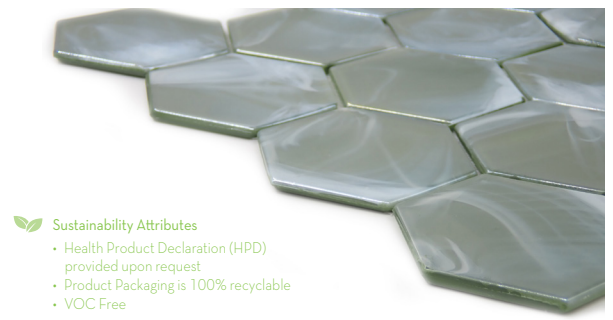

Geometry and whimsy meet to make a splash with one of Emser's latest collections of decorative glass tiles. Invite modern backsplashes and bold surface designs to today's kitchens, baths, accent walls, and pools. Made of molten glass, the swirl design of each piece is unique making this a one-of-a-kind tile. A dazzling iridescent finish available in five colorways: White, Silver, Tan, Moss, and Blue.

# SPLASH™

*Glass Mosaic*

White

Silver

Tan

Moss

Blue

Sizes				
	11" x 12" Mesh 12.40" x 10.71"	10" x 10" Mesh 10.12" x 9.76"	12" x 13" Mesh 12.2" x 12.52"	10" x 14" Mesh 9.92" x 13.78"
Thickness	6mm	6mm	6mm	6mm
Testing	Shade Variation Rating			
Results*	V4			