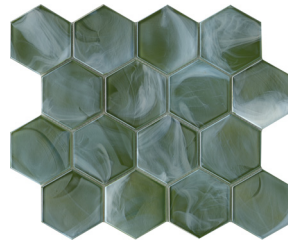

Geometry and whimsy meet to make a splash with one of Emser's latest collections of decorative glass tiles. Invite modern backsplashes and bold surface designs to today's kitchens, baths, accent walls, and pools. Made of molten glass, the swirl design of each piece is unique making this a one-of-a-kind tile. A dazzling iridescent finish available in five colorways: White, Silver, Tan, Moss, and Blue.

# SPLASH™

*Glass Mosaic*

White

Silver

Tan

Moss

Blue

Sizes				
	11" x 12" Mesh 12.40" x 10.71"	10" x 10" Mesh 10.12" x 9.76"	12" x 13" Mesh 12.2" x 12.52"	10" x 14" Mesh 9.92" x 13.78"
Thickness	6mm	6mm	6mm	6mm
Testing	Shade Variation Rating			
Results*	V4			