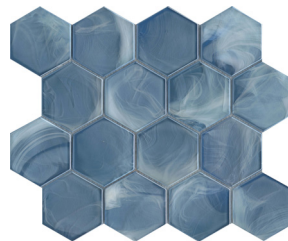

Geometry and whimsy meet to make a splash with one of Emser's latest collections of decorative glass tiles. Invite modern backsplashes and bold surface designs to today's kitchens, baths, accent walls, and pools. Made of molten glass, the swirl design of each piece is unique making this a one-of-a-kind tile. A dazzling iridescent finish available in five colorways: White, Silver, Tan, Moss, and Blue.

# SPLASH™

*Glass Mosaic*

White

Silver

Tan

Moss

Blue

Sizes				
	11" x 12" Mesh 12.40" x 10.71"	10" x 10" Mesh 10.12" x 9.76"	12" x 13" Mesh 12.2" x 12.52"	10" x 14" Mesh 9.92" x 13.78"
Thickness	6mm	6mm	6mm	6mm
Testing	Shade Variation Rating			
Results*	V4			