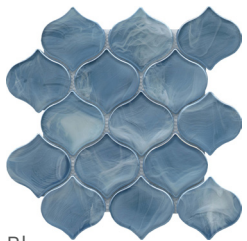

Geometry and whimsy meet to make a splash with one of Emser's latest collections of decorative glass tiles. Invite modern backsplashes and bold surface designs to today's kitchens, baths, accent walls, and pools. Made of molten glass, the swirl design of each piece is unique making this a one-of-a-kind tile. A dazzling iridescent finish available in five colorways: White, Silver, Tan, Moss, and Blue.

# SPLASH™

*Glass Mosaic*

White

Silver

Tan

Moss

Blue

Sizes				
	11" x 12" Mesh 12.40" x 10.71"	10" x 10" Mesh 10.12" x 9.76"	12" x 13" Mesh 12.2" x 12.52"	10" x 14" Mesh 9.92" x 13.78"
Thickness	6mm	6mm	6mm	6mm
Testing	Shade Variation Rating			
Results*	V4			