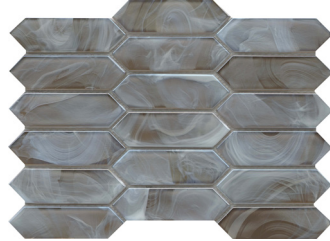

Geometry and whimsy meet to make a splash with one of Emser's latest collections of decorative glass tiles. Invite modern backsplashes and bold surface designs to today's kitchens, baths, accent walls, and pools. Made of molten glass, the swirl design of each piece is unique making this a one-of-a-kind tile. A dazzling iridescent finish available in five colorways: White, Silver, Tan, Moss, and Blue.

# SPLASH™

*Glass Mosaic*

White

Silver

Tan

Moss

Blue

Sizes				
	11" x 12" Mesh 12.40" x 10.71"	10" x 10" Mesh 10.12" x 9.76"	12" x 13" Mesh 12.2" x 12.52"	10" x 14" Mesh 9.92" x 13.78"
Thickness	6mm	6mm	6mm	6mm
Testing	Shade Variation Rating			
Results*	V4			