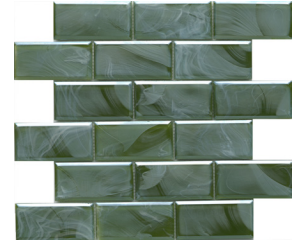

Geometry and whimsy meet to make a splash with one of Emser's latest collections of decorative glass tiles. Invite modern backsplashes and bold surface designs to today's kitchens, baths, accent walls, and pools. Made of molten glass, the swirl design of each piece is unique making this a one-of-a-kind tile. A dazzling iridescent finish available in five colorways: White, Silver, Tan, Moss, and Blue.

# SPLASH™

*Glass Mosaic*

White

Silver

Tan

Moss

Blue

Sizes				
	11" x 12" Mesh 12.40" x 10.71"	10" x 10" Mesh 10.12" x 9.76"	12" x 13" Mesh 12.2" x 12.52"	10" x 14" Mesh 9.92" x 13.78"
Thickness	6mm	6mm	6mm	6mm
Testing	Shade Variation Rating			
Results*	V4			