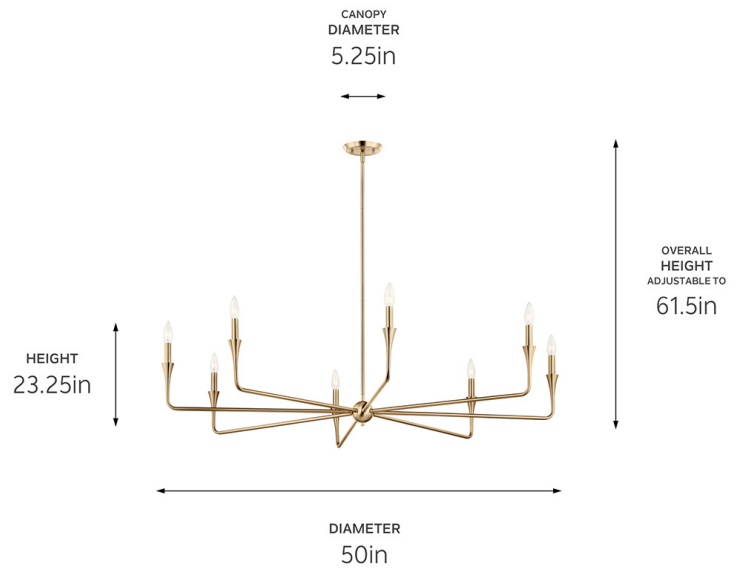

SPECIFICATIONS

Certifications/Qualifications

ADA Compliant	No
Prop65	Yes
Location Rating	Dry
	kichler.com/warranty

Dimensions

Height	23.25"
Overall Height	61.5"
Weight	9.24 LBS
Canopy Width	5.25"
Canopy Depth	0.75"

Electrical

Input Voltage	120 V

Light Source

Light Source	Bulb
Lamp Included	Not Included
# Of Bulbs/LED Modules	8
Max Or Nominal Watt	60 W
Lamp Type	B
Socket Type	E12 (Candelabra)
Dimmable	Yes

Mounting/Installation

Interior/Exterior	Interior Product
Mounting Weight	9.24 LBS
Lead Wire Length	144
Wire Connectors	Wire Nuts

FIXTURE ATTRIBUTES

Housing/Glass

Primary Material	Steel
Shade Included	No
Max Stem Tilt	90 °

Product/Ordering Information

Sku	52691CPZ
Finish	Champagne Bronze™
UPC	783927046312

Finishes

- Black
- Champagne Bronze™
- Polished Nickel