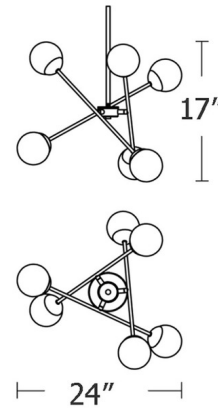

CLICK TO VIEW PRODUCT

Notes: