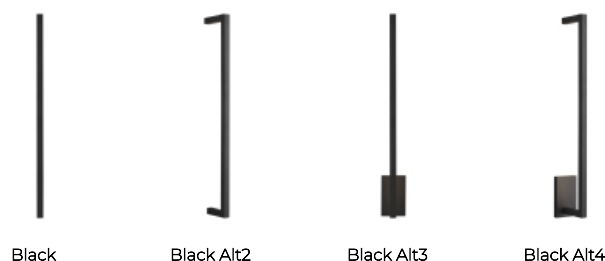

Black Alt2

To view all available finish options, please visit techlighting.com

ORDERING INFORMATION

700WSSTG	LENGTH (A)	FINISH	LAMP
	24 24"	NB NATURAL BRASS	-LED927 INTEGRATED LED 90 CRI 2700K 120V
		B NIGHTSHADE BLACK	-LED927-277 INTEGRATED LED 90 CRI 2700K 277V
		N POLISHED NICKEL	

700WSSTG _____

JOB NAME _____

NOTES _____