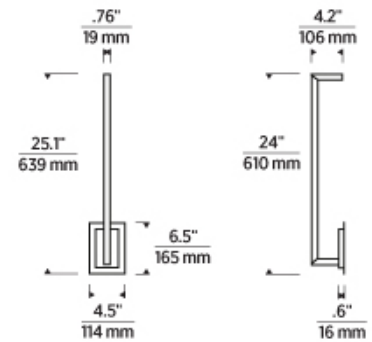

## ORDERING INFORMATION

700WSSTG	LENGTH (A)	FINISH	LAMP
	24 24"	NB NATURAL BRASS	-LED927 INTEGRATED LED 90 CRI 2700K 120V
		B NIGHTSHADE BLACK	-LED927-277 INTEGRATED LED 90 CRI 2700K 277V
		N POLISHED NICKEL	

## SPECIFICATIONS

PRIMARY MATERIAL	Aluminum or Brass
SHADE MATERIAL	Acrylic
NET WEIGHT	2.5 lbs
HEIGHT	25.1in
WIDTH	4in
LENGTH	4.5in
MIN. EXTENSION FROM WALL	4in
UP LIGHT / DOWN LIGHT / BOTH?	
WET LISTED	
DAMP LISTED	
DRY LISTED	
UP / DOWN	
HORIZONTAL / VERTICAL	
WALL / CEILING MOUNT	
GENERAL LISTING	ETL Listed
ADA COMPLIANT	
INCLUDES	