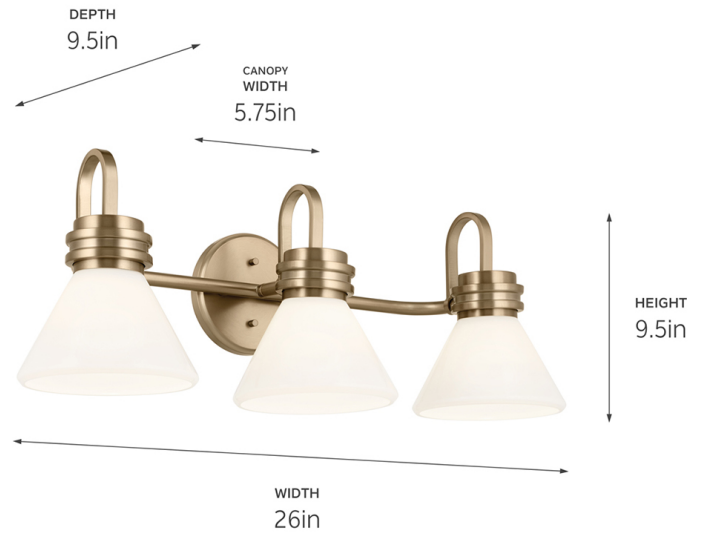

SPECIFICATIONS

Certifications/Qualifications

ADA Compliant	No
Prop65	Yes
Location Rating	Damp kichler.com/warranty

Dimensions

Height	9.5"
Width	26"
Height From Center Of Wall Opening (Spec Sheet)	5.25"
Depth	9.5"
Weight	6 LBS
Canopy Depth	0.75"

Electrical

Input Voltage	120 V

Light Source

Light Source	Bulb
Lamp Included	Not Included
# Of Bulbs/LED Modules	3
Max Or Nominal Watt	60 W
Lamp Type	A, G25
Socket Type	E26 (Medium)
Dimmable	Yes
Dimmable Notes	Dimmable when used with dimmer switch (sold separately); when using LED bulbs, see bulb manufacturer dimming specifications.

Mounting/Installation

Interior/Exterior	Interior Product
Mounting Weight	3.75 LBS
Install Glass Up Or Down	Both
Lead Wire Length	6
Wire Connectors	Wire Nuts

FIXTURE ATTRIBUTES

Housing/Glass

Primary Material	Steel
Shade Included	No
Shade Dimensions	7 DIA x 4.5 H

Product/Ordering Information

SKU	55155CPZ
Finish	Champagne Bronze™
UPC	783927035224

Finishes

- Black | Champagne Bronze™
- Black | Champagne Bronze™
- Champagne Bronze™
- Champagne Bronze™
- Chrome
- Chrome