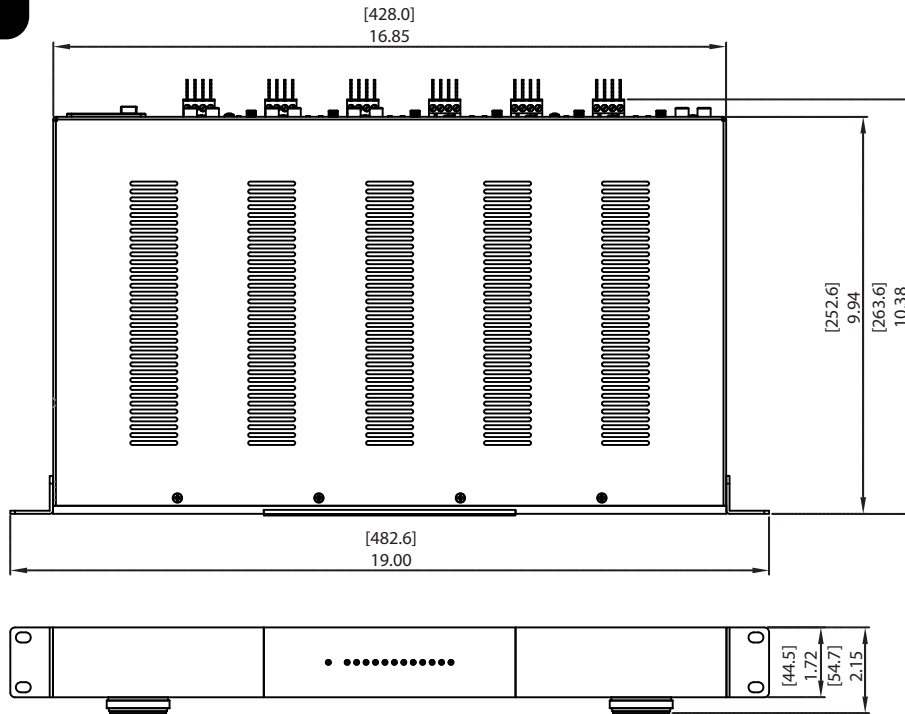

AMP50/12

AMPLIFIER SPECIFICATIONS

AMP50/12

Number of Channels: 12

Power Output: 50 watt @ 4-8 ohm Stereo

Crossover: High, Low & Full Range

Inputs: 2 Global Inputs

Outputs: 3 Stereo Output (On Channels 1, 2 & 3)

Trigger: 12 Volts In/Out

Dimensions: 19.00" x 2.15" x 10.38"

Rack Unit: 1U Chassis

ELURA

SOUND + PERFORMANCE