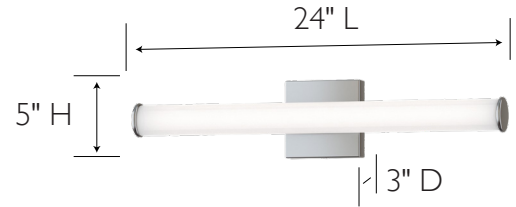

Blanca LED Vanity Light
Satin Nickel

SPECIFICATIONS

MOUNTING:	Wall Mount	LED BRIGHTNESS (LUMENS):	1600
SLOPED CEILING ADAPTABLE:	N/A	LED COLOR CORRELATED TEMPERATURE (CCT):	3000K
LAMP TYPE 1:	Integrated 20W LED	LED COLOR RENDERING INDEX (CRI):	90
BULB INCLUDED:	N/A	LED EFFICACY:	80
WATTS PER BULB:	20W	LED AVERAGE RATED LIFE:	50000h
TOTAL WATTAGE:	20W	ENERGY EFFICIENT:	Yes
DIMMABLE:	Not Dimmable	LIGHTING AMPS:	.17
MATERIAL CONSTRUCTION:	Steel, Aluminum & Polycarbonate	VOLTAGE:	120V
ASSEMBLED DIMENSIONS:	5" H x 24" L x 3" D		
WEIGHT:	.75 lbs.		
BACKPLATE DIMENSIONS:	5"H x 5"L x 1"D		
CANOPY/PLATE DIMENSIONS:	N/A		
GLASS/SHADE DIMENSIONS:	N/A		
GLASS/SHADE MATERIAL:	Acrylic		
GLASS/SHADE TYPE:	Frosted		
GLASS/SHADE COLOR:	White		