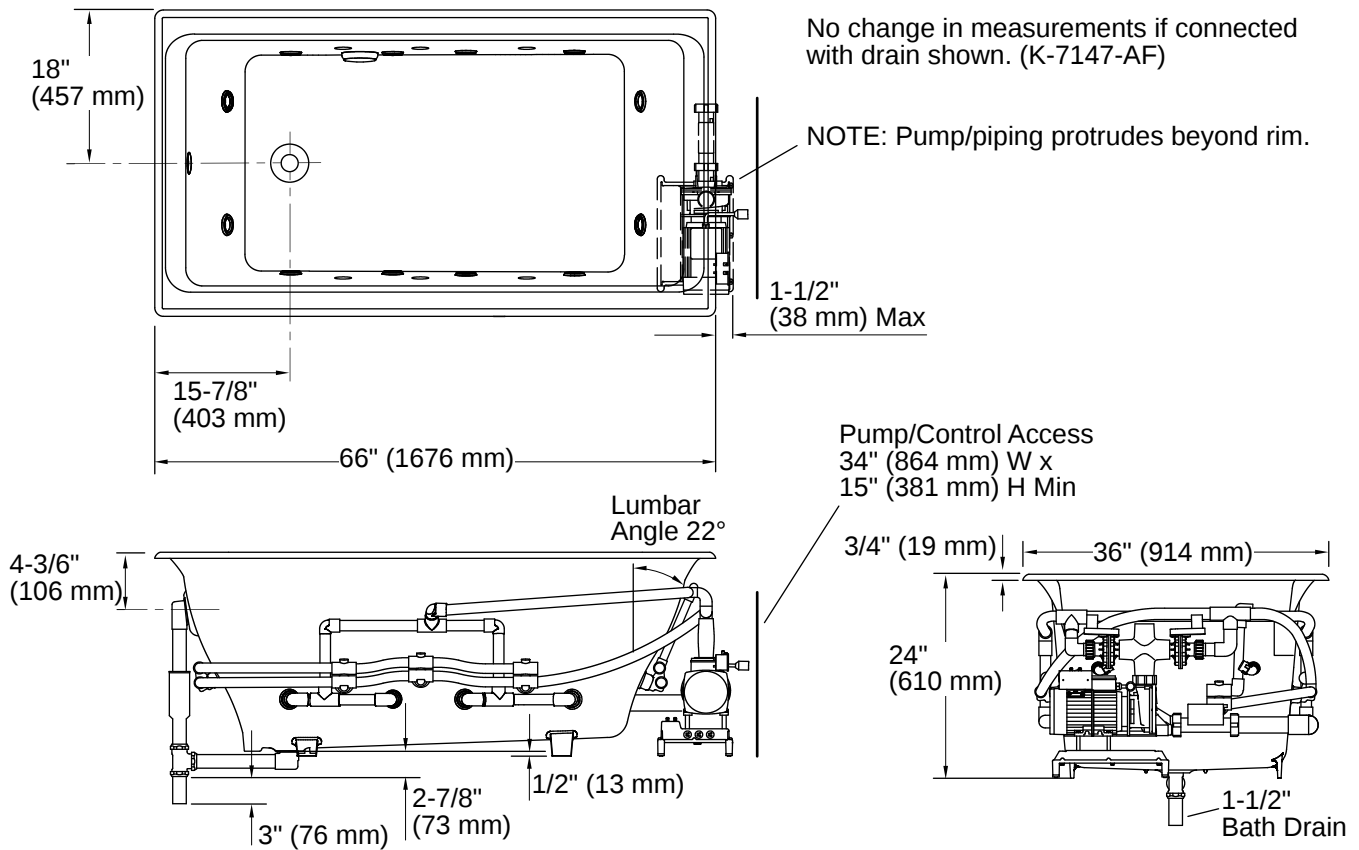

Codes/Standards

ASME A112.19.1/CSA B45.2
ASME A112.19.7/CSA B45.10
ASTM F462
UL 1795
CSA C22.2 No. 218.2
cUL Listed
UL Listed

Technical Information

All product dimensions are nominal.

Drain Location:	Reversible
Drain Hole Diameter:	2" (51 mm)
Minimum Flat for Door:	1-15/16" (50 mm)
Basin Area, Bottom:	45" x 25" (1143 mm x 635 mm)
Basin Area, Top:	58" x 29" (1473 mm x 737 mm)
Water Depth:	19-1/2" (495 mm)
Water Capacity:	105 gal (397.5 L)
Minimum Floor Load:	86 lbs/ft ²
Weight:	510 lbs (231.3 kg)
Cutout:	Drop-in, 65-1/2" x 35-1/2" (1664 mm x 902 mm)

Pump, Heater: 240 V, 20 A, 50/60 Hz

Electrical Component Ratings

Pump: 240 V, 11 A, 50/60 Hz
Number of Speeds: Variable
Heater: 240 V, 6 A, 1500 W

Warranty

See website for detailed warranty information.

KOHLER® Enameled Cast Iron Bath and Shower Base Lifetime Limited Warranty|KOHLER® Hydrotherapy Components Five-Year Limited Warranty

Installation

- Reversible drain
- Drop-in or undermount
- Requires cable pop-up bath drain and bath drain trim (sold separately)

Installation Notes

Install this product according to the installation instructions.

Measure your actual product for rough-in details.

The hot water supply should be 70% of the capacity of the bath or greater. Installations will vary.

Kit is required for under-mount installations (sold separately).