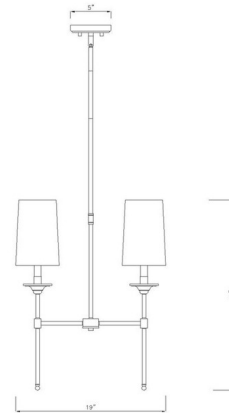

By Z-Lite

Description

The Emily Linear Chandelier brings a timeless style to your interior space. The timeless frame is complemented by slim cone shaped fabric shades, casting warm shadows across your room. Includes 110 inches of cord. Canopy: 5 x 15 inch rectangle.

Specifications

COLOR Off White
BODY FINISH Rubbed Brass
WATTAGE 45W
DIMMER Standard 120V
DIMENSIONS 51"L x 5.5"W x 24"H
BULB NOT INCLUDED 5 x B10/Candelabra (E12)/9W/120V LED
OTHER BULB OPTIONS 5 x B10/Candelabra (E12)/120V LED
COUNTRY OF ORIGIN China

Technical Information

PRODUCT DIMENSIONS Adjustable Chain Lengths: 120"

Shown in rubbed brass / off white

CLICK TO VIEW PRODUCT

Notes: